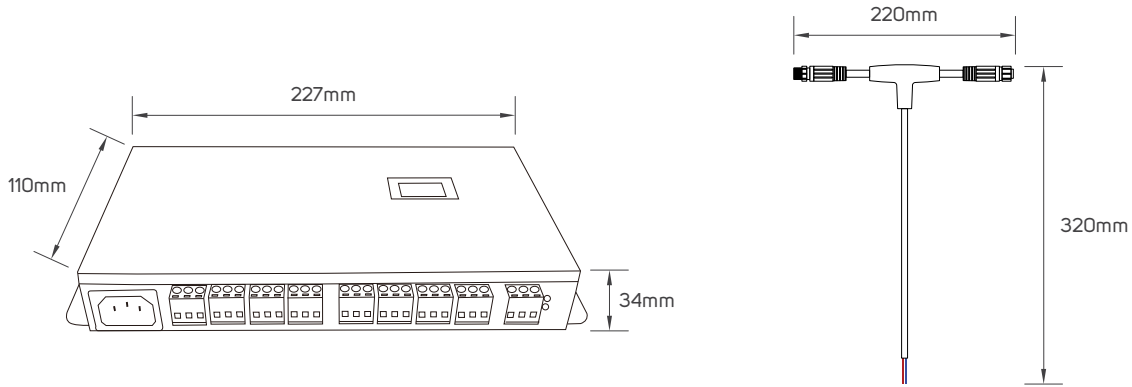

Shopping Center

Commercial

Educational Center

TECHNICAL OPERATING & ELECTRICAL DATA

Body Color	Light Grey
Body Material	Aluminum +Plastic
Input Voltage	DC24V
IEC Classification	Class III
Dimming	Non- Dimmable
IP Rating	IP65
Beam Angle	120°
Ambient Temperature	-20°C~45°C
Lifespan	50000H
Switching Cycle	100000x on/off
Warranty Period	36 Months

SPECIFICATION

Code No.	Model No.	Power	CCT
LI615365	ILS12WSLLRGB01	12W	RGBW W=3000K

DIMENSION

LI615364

ACCESSORIES

Code No.	Model No.	Body Material	Body Color
LI615366	ILSDMXRC03	Aluminum +Plastic	Black
LI615367	ILSLTTC01	Aluminum +Plastic	Black
LI615368	ILSLLMC01	Aluminum +Plastic	Black

ACCESSORIES DIMENSIONS

LI615366

LI615367

LI615368

This image is for display purpose only, the image may differ from the actual product, as the product is subject to modification provided without prior notice.