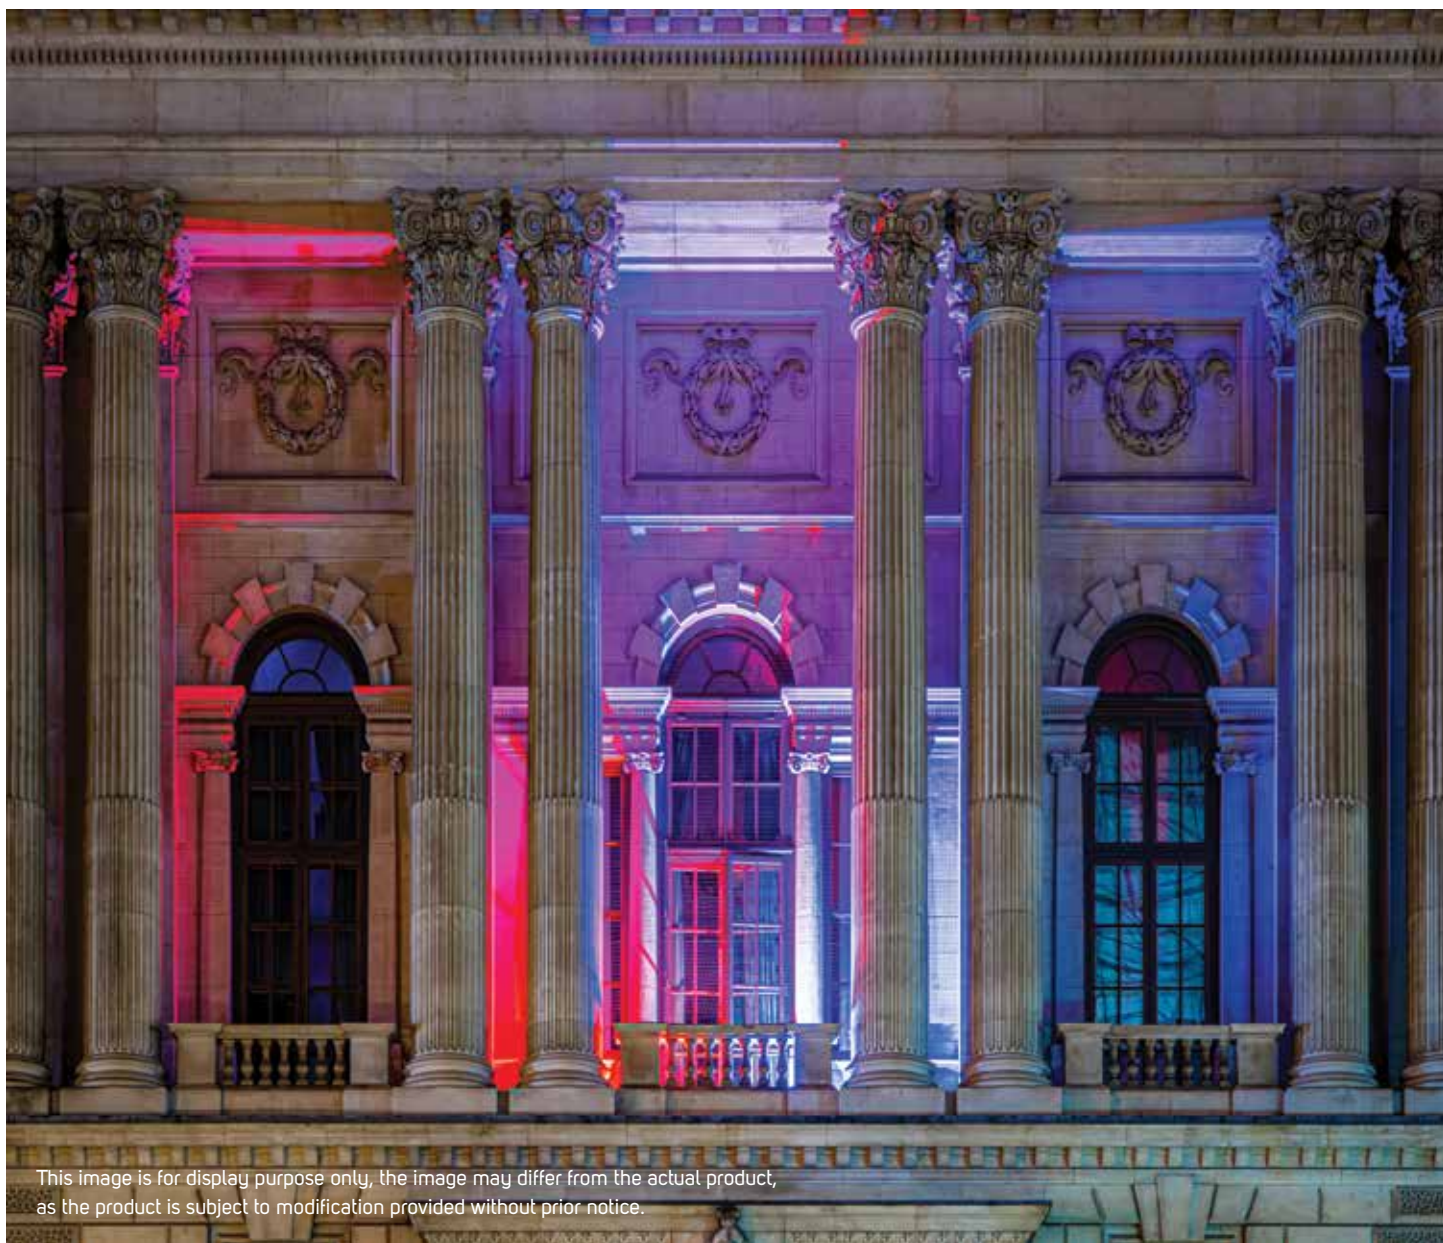

This image is for display purpose only, the image may differ from the actual product, as the product is subject to modification provided without prior notice.

LED SURFACE MOUNTED LINEAR LIGHT LUMINAIRE (RGBW) SERIES

**BEYOND LIGHT..
TO THE LAST DETAILS!**