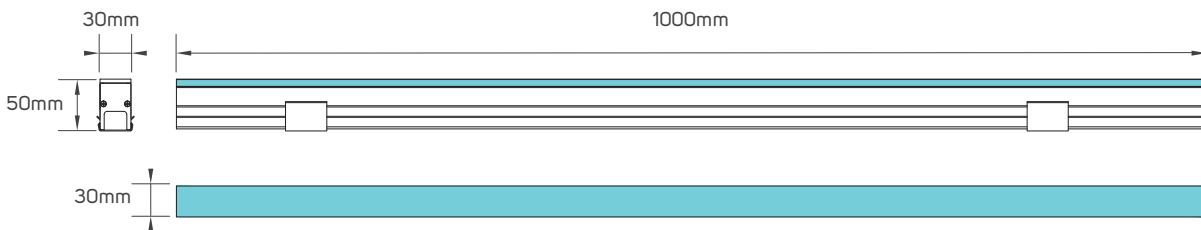

AREAS OF APPLICATION

Shopping Center

Commercial

Educational Center

TECHNICAL OPERATING & ELECTRICAL DATA

Body Color	Light Grey
Body Material	Aluminum +Plastic
Input Voltage	DC24V
IEC Classification	Class III
Dimming	Non- Dimmable
IP Rating	IP65
Beam Angle	120°
Ambient Temperature	-20°C~45°C
Lifespan	50000H
Switching Cycle	100000x on/off
Warranty Period	36 Months

SPECIFICATION

Code No.	Model No.	Power	CCT
LI615365	ILS12WSLLRGB01	12W	RGBW W=3000K

DIMENSION

LI615364