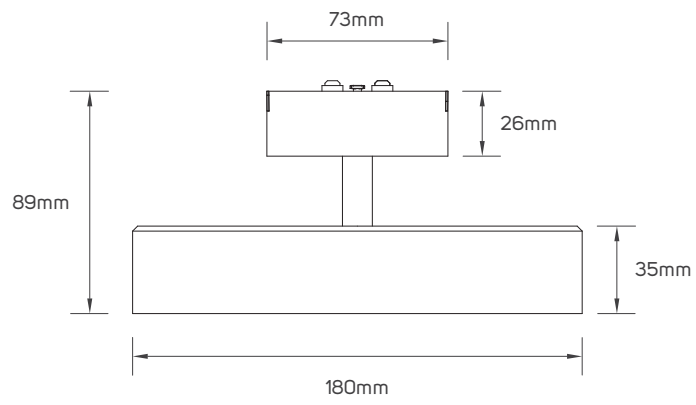

**BEYOND LIGHT..
TO THE LAST DETAILS!**

AREAS OF APPLICATION

Hospitality

Shopping Center

Commercial

Educational Center

TECHNICAL OPERATING & ELECTRICAL DATA

IP Rating	IP20
Rated CRI	95
Body Material	Aluminum
Ambient Temperature	-20°C-45°C
Operating Voltage	DC48V
Dimming	Non-Dimmable
Current	370mA
IEC Classification	Class III
Beam Angle	110°
Lifespan	30000H
Switching Cycle	100000x on/off
Warranty Period	36 Months

SPECIFICATIONS

Code No.	Model No.	Body Color	Power	Lumen	Lumen	CCT	Saving Energy	Equivalent
615164	ILS18WSMDL930WW01	Black	18W	1300lm	72.22lm/W	3000K	80%	88W
615165	ILS18WSMDL940NW01	Black	18W	1400lm	77.78lm/W	4000K	81%	94W

I DIMENSIONS

615164 - 615165

APPLICATION PICTURE

SLIM LED MAGNETIC TRACK ROUND LIGHT SERIES

BEYOND LIGHT..
TO THE LAST DETAILS!

C/ Cuenca, 87, Alaquas 46970, (Valencia) Spain, Ph. 34 961 623 958

www.illuslighting.com