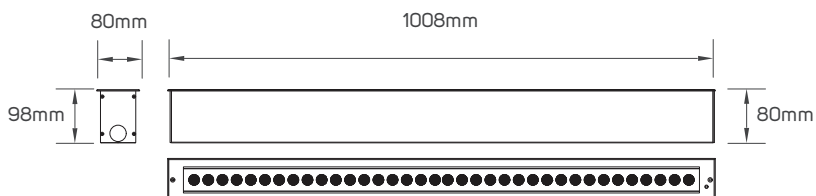

TECHNICAL OPERATING & ELECTRICAL DATA

Body Color	Silver+Black
Body Material	Aluminum
CCT	3000K
Beam Angle	24°x24°
CRI	≥95
Voltage and Frequency	AC220-240V, 50/60Hz
Ambient Temperature	45°C
IP Rating	IP67
IK Rating	IK08
IEC Classification	Class I
Dimming	Non-Dimmable
Surge Protection	4kV
Lifespan	50,000H
Switching Cycle	100,000x on/off
Warranty Period	36 Months

SPECIFICATIONS

Code No.	Model No.	Power	Lumen	Efficacy	D.F	P.F	Current
LI615858	ILS18ROMIGL20	18W	1380lm	76.67lm/W	0.94	0.84	95mA
LI615859	ILS36ROMIGL20	36W	2750lm	76.39lm/W	0.95	0.92	170mA

DIMENSIONS

LI615858