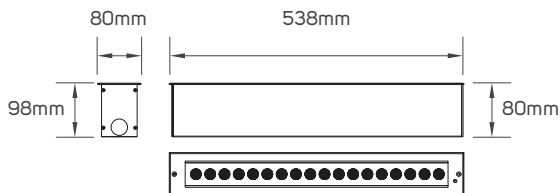

AREAS OF APPLICATION

Hospitality

Shopping Center

Commercial

Educational Center

TECHNICAL OPERATING & ELECTRICAL DATA

Body Color	Silver+Black
Body Material	Aluminum
CCT	3000K
Beam Angle	24°x24°
CRI	≥95
Voltage and Frequency	AC220-240V, 50/60Hz
Ambient Temperature	45°C
IP Rating	IP67
IK Rating	IK08
IEC Classification	Class I
Dimming	Non-Dimmable
Surge Protection	4kV
Lifespan	50,000H
Switching Cycle	100,000x on/off
Warranty Period	36 Months

SPECIFICATIONS

Code No.	Model No.	Power	Lumen	Efficacy	D.F	P.F	Current
LI615858	ILS18ROMIGL20	18W	1380lm	76.67lm/W	0.94	0.84	95mA
LI615859	ILS36ROMIGL20	36W	2750lm	76.39lm/W	0.95	0.92	170mA

DIMENSIONS