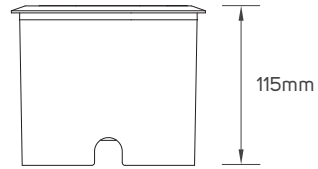

I DIMENSIONS

LI615853

LI615854

LI615855