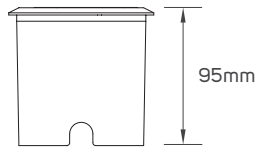

I DIMENSIONS

LI615853