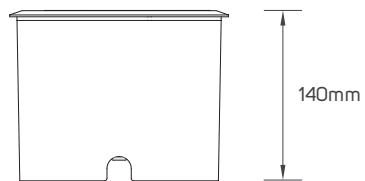

I DIMENSIONS

LI615853

LI615854

LI615855