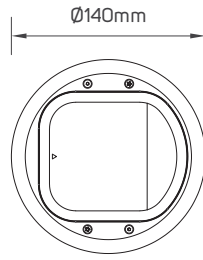

I DIMENSIONS

LI615853

LI615854

LI615855