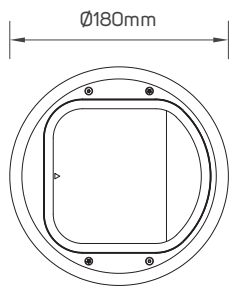

SPECIFICATIONS

Code No.	Model No.	Power	Lumen	Efficacy	D.F	P.F	Current	Cutting Size
LI615853	ILS7.5RMOIGL10	7.5W	285lm	38lm/W	0.93	0.82	39mA	D90mm
LI615854	ILS18RMOIGL10	18W	650lm	36.11lm/W	0.89	0.82	97mA	D130mm
LI615855	ILS30RMOIGL10	30W	1150lm	38.33lm/W	0.95	0.92	140mA	D170mm

I DIMENSIONS

LI615853

LI615854

LI615855

APPLICATION PICTURE

LED INGROUND LUMINAIRE

**BEYOND LIGHT..
TO THE LAST DETAILS!**

build-station