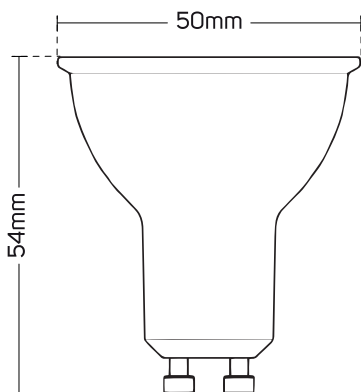

DIMENSIONS

Code No.	Model No.	Dimensions
612459	ILS370GU10L927WW01	50x54mm
612460	ILS380GU10L930WW01	50x54mm
612461	ILS410GU10L940NW01	50x54mm
612462	ILS420GU10L950DL01	50x54mm

PHOTOMETRIC DATA

612459

612460