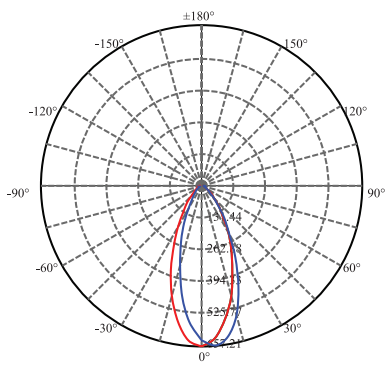

PHOTOMETRIC DATA

612462