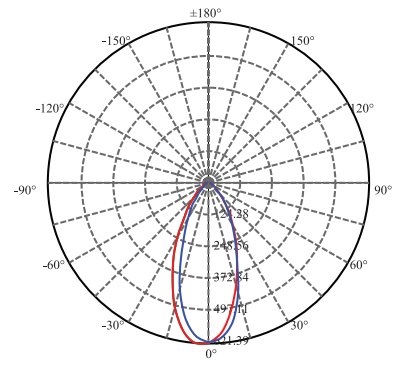

DIMENSIONS

Code No.	Model No.	Dimensions
612459	ILS370GU10L927WW01	50x54mm
612460	ILS380GU10L930WW01	50x54mm
612461	ILS410GU10L940NW01	50x54mm
612462	ILS420GU10L950DL01	50x54mm

PHOTOMETRIC DATA

612459

612460