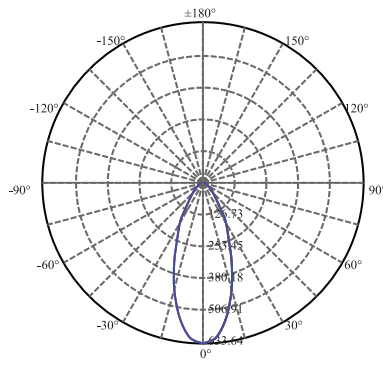

DIMENSIONS

Code No.	Model No.	Dimensions
612459	ILS370GU10L927WW01	50x54mm
612460	ILS380GU10L930WW01	50x54mm
612461	ILS410GU10L940NW01	50x54mm
612462	ILS420GU10L950DL01	50x54mm

PHOTOMETRIC DATA

612459

612460