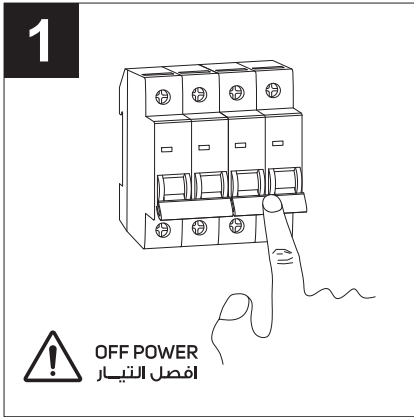

تعليمات التركيب
INSTALLATION INSTRUCTIONS

CAUTIONS:

- Please make sure the power is off and read this instruction before installation .
- if you dont have an experience , you must let a qualified licensed electrician to help you in the installation .
- this fixture is suitable for indoor use , also for outdoor use but without direct exposure to the sun .
- if this fixture need to be cleaned, should use a dry anti-static fabric, clean it in one direction .

installation Steps

- 1- Turn off the power .
- 2- Specify the locations of the mounting brackets to the ceiling according to the product size then install the mounitin brackets .
- 3- Remove the side and back cover to the fixture as per FIG 3 .
- 4- Remove the fixture cover and enter the electrical wire then connect it with the fixture .
- 5- Install the back fixture cover as per FIG 5 .
- 6-Install the fixture to the ceiling and turn on the power and verify the fixture works properly .