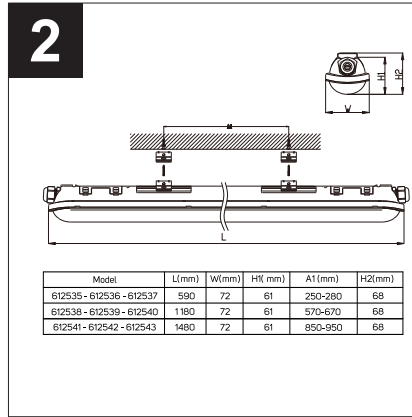

تعليمات التركيب
INSTALLATION INSTRUCTIONS

CAUTIONS:

- Please make sure the power is off and read this instruction before installation .
- if you dont have an experience , you must let a qualified licensed electrician to help you in the installation .
- this fixture is suitable for indoor use , also for outdoor use but without direct exposure to the sun .
- if this fixture need to be cleaned, should use a dry anti-static fabric, clean it in one direction .

installation Steps

- 1- Turn off the power .
- 2- Specify the locations of the mounting brackets to the ceiling according to the product size then install the mounitin brackets .
- 3- Remove the side and back cover to the fixture as per FIG 3 .
- 4- Remove the fixture cover and enter the electrical wire then connect it with the fixture .
- 5- Install the back fixture cover as per FIG 5 .
- 6-Install the fixture to the ceiling and turn on the power and verify the fixture works properly .

Working Voltage: AC100-277V
Working Frequency: 50Hz/60Hz
Wattage : 21W - 40W - 55W
IP Rating : IP65

تحذيرات:

- يرجى التأكد من فصل التيار الكهربائي وقراءة هذه التعليمات قبل التركيب .
- إذا لم تكن لديك خبرة في أعمال الكهرباء فيجب استدعاء فني كهرباء مؤهل ومرخص لمساعدتك على التركيب .
- هذه الوحدة مناسبة للاستخدام الداخلي وايضاً الاستخدام الخارجي بشرط عدم التعرض الى اشعة الشمس بشكل مباشر .
- إذا كانت الوحدة بحاجة إلى التنظيف فعليك استخدام القماش المضاد للكهرباء الساكنة والتنظيف في إتجاه واحد .

خطوات التركيب

- 1- قم بفصل التيار الكهربائي .
- 2- قم بتحديد أماكن قواعد التثبيت بالسقف حسب مقياس المنتج ثم قم بتركيب قواعد التثبيت .
- 3- قم بفك الغطاء الجانبي والخلفي للوحدة حسب ما هو موضح في الصورة ٣ .
- 4- قم بفك غطاء الوحدة الخلفي وتميرير اسلاك التيار الكهربائي وتوصيلها بالوحدة .
- 5- قم بتركيب غطاء الوحدة الخلفي حسب ما هو موضح في الصورة ٥ .
- 6- قم بتركيب الوحدة بالسقف ثم قم بتوصيل التيار الكهربائي للتأكد من عمل الوحدة .

الفولت : 100-277 فولت
التردد : 50/60 هيرتز
القدرة : 21 وات - 40 وات - 55 وات
درجة الحماية : IP65