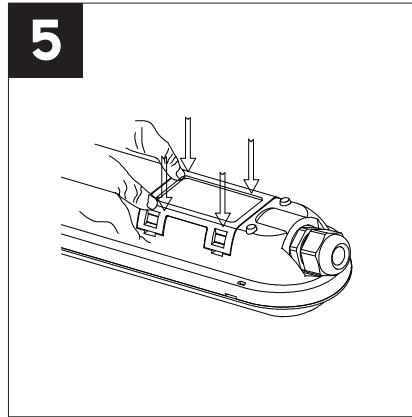

تعليمات التركيب
INSTALLATION INSTRUCTIONS

CAUTIONS:

- Please make sure the power is off and read this instruction before installation .
- if you dont have an experience , you must let a qualified licensed electrician to help you in the installation .
- this fixture is suitable for indoor use , also for outdoor use but without direct exposure to the sun .
- if this fixture need to be cleaned, should use a dry anti-static fabric, clean it in one direction .

installation Steps

- 1- Turn off the power .
- 2- Specify the locations of the mounting brackets to the ceiling according to the product size then install the mounitin brackets .
- 3- Remove the side and back cover to the fixture as per FIG 3 .
- 4- Remove the fixture cover and enter the electrical wire then connect it with the fixture .
- 5- Install the back fixture cover as per FIG 5 .
- 6-Install the fixture to the ceiling and turn on the power and verify the fixture works properly .