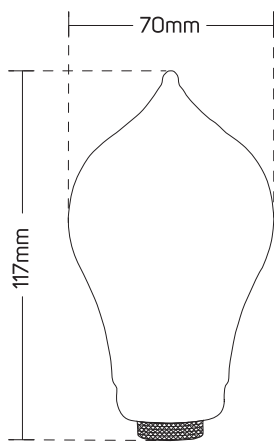

SPECIFICATIONS

Code No.	Model No.	CCT	Lumen	Cap Type	Efficacy	Current	Dimensions
612265	ILSDLYS22.3WA00	1800K	90lm	E27	39lm/w	21.8mA	33x118mm

LED DECORATIVE LAMP

PHOTOMETRIC DATA

ACCESSORIES

DECORATIVE GLASS SHADES
AVAILABLE AS AN ACCESSORY

Code No.	Model No.	Material	Color	Dimensions
612266	ILS25085CLRLCVR01	Glass	Clear	60x125mm
612267	ILS25085ABRLCVR01	Glass	Amber	60x125mm
612268	ILS25085ESGLCVR01	Glass	Smoky	60x125mm
612269	ILS25085CLRLCVR02	Glass	Clear	64x110mm
612270	ILS25085ABRLCVR02	Glass	Amber	64x110mm
612271	ILS25085ESGLCVR02	Glass	Smoky	64x110mm
612272	ILS25085CLRLCVR03	Glass	Clear	95x112mm
612273	ILS25085ABRLCVR03	Glass	Amber	95x112mm
612274	ILS25085ESGLCVR03	Glass	Smoky	95x112mm
612275	ILS25085CLRLCVR04	Glass	Clear	105x115mm
612276	ILS25085ABRLCVR04	Glass	Amber	105x115mm
612277	ILS25085ESGLCVR04	Glass	Smoky	105x115mm
612278	ILS25085CLRLCVR05	Glass	Clear	70x117 mm
612279	ILS25085ABRLCVR05	Glass	Amber	70x117 mm
612280	ILS25085ESGLCVR05	Glass	Smoky	70x117 mm

612276

612277

612278 - 612279 - 612280

612278

612279

612280

APPLICATION PICTURE

This image is for display purpose only, the image may differ from the actual product as the product is subject to modification provided without prior notice.