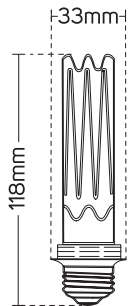

TECHNICAL OPERATING & ELECTRICAL DATA

Input Voltage & Frequency	AC100-240V, 50/60Hz
Rated Power	2.3W
Rated CRI	95
Beam Angle	80°
Life Span	40,000h
Displacement Factor	0.4
Ingress Protection Rating	IP20
Dimming	Non-Dimmable
Ambient Temperature	-20°C~+40°C
Switching Cycle ON/OFF	100,000

SPECIFICATIONS

Code No.	Model No.	CCT	Lumen	Cap Type	Efficacy	Current	Dimensions
612265	ILSDLYS22.3WA00	1800K	90lm	E27	39lm/w	21.8mA	33x118mm

LED DECORATIVE LAMP

PHOTOMETRIC DATA

ACCESSORIES

DECORATIVE GLASS SHADES
AVAILABLE AS AN ACCESSORY