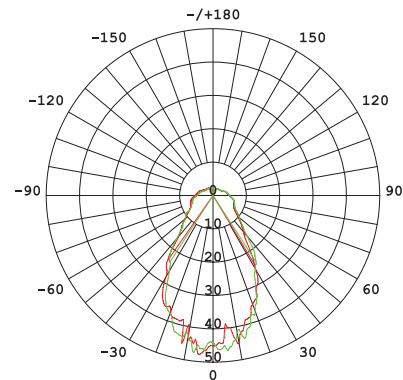

TECHNICAL OPERATING & ELECTRICAL DATA

Input Voltage & Frequency	AC100-240V, 50/60Hz
Rated Power	2.3W
Rated CRI	95
Beam Angle	80°
Life Span	40,000h
Displacement Factor	0.4
Ingress Protection Rating	IP20
Dimming	Non-Dimmable
Ambient Temperature	-20°C~+40°C
Switching Cycle ON/OFF	100,000

SPECIFICATIONS

Code No.	Model No.	CCT	Lumen	Cap Type	Efficacy	Current	Dimensions
612265	ILSDLYS22.3WA00	1800K	90lm	E27	39lm/w	21.8mA	33x118mm

LED DECORATIVE LAMP

PHOTOMETRIC DATA

ACCESSORIES

DECORATIVE GLASS SHADES
AVAILABLE AS AN ACCESSORY