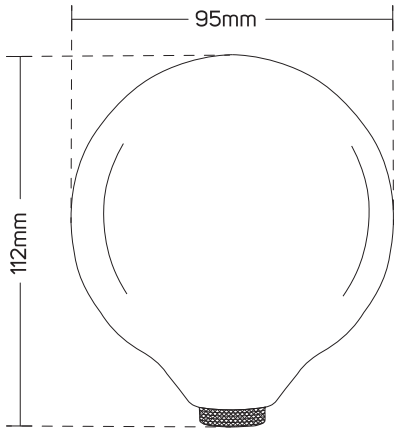

DECORATIVE GLASS SHADES

612272 - 612273 - 612274