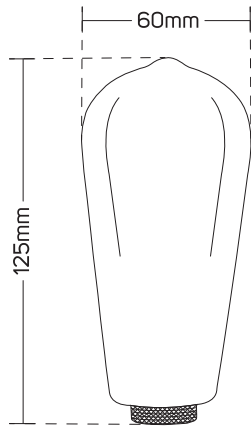

ACCESSORIES

DECORATIVE GLASS SHADES
AVAILABLE AS AN ACCESSORY

Code No.	Model No.	Material	Color	Dimensions
612266	ILS25085CLRLCVR01	Glass	Clear	60x125mm
612267	ILS25085ABRLCVR01	Glass	Amber	60x125mm
612268	ILS25085ESGLCVR01	Glass	Smoky	60x125mm
612269	ILS25085CLRLCVR02	Glass	Clear	64x110mm
612270	ILS25085ABRLCVR02	Glass	Amber	64x110mm
612271	ILS25085ESGLCVR02	Glass	Smoky	64x110mm
612272	ILS25085CLRLCVR03	Glass	Clear	95x112mm
612273	ILS25085ABRLCVR03	Glass	Amber	95x112mm
612274	ILS25085ESGLCVR03	Glass	Smoky	95x112mm
612275	ILS25085CLRLCVR04	Glass	Clear	105x115mm
612276	ILS25085ABRLCVR04	Glass	Amber	105x115mm
612277	ILS25085ESGLCVR04	Glass	Smoky	105x115mm
612278	ILS25085CLRLCVR05	Glass	Clear	70x117 mm
612279	ILS25085ABRLCVR05	Glass	Amber	70x117 mm
612280	ILS25085ESGLCVR05	Glass	Smoky	70x117 mm

DECORATIVE GLASS SHADES

612266 - 612267 - 612268