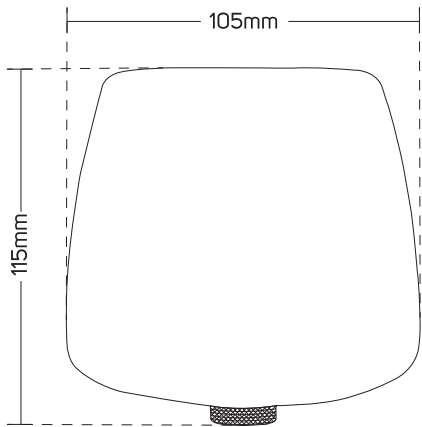

612275 - 612276 - 612277