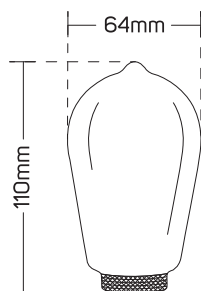

612269 - 612270 - 612271