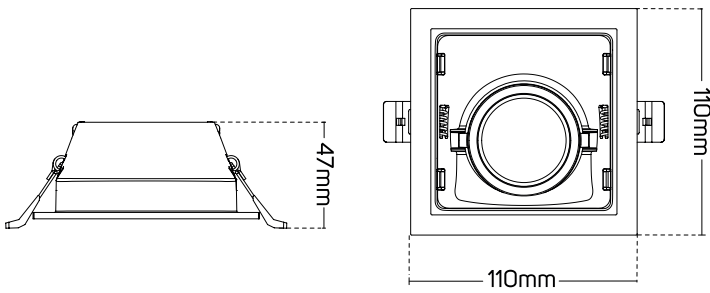

## REFLECTOR SPECIFICATIONS

Code No.	Model No.	Material	Color	Product Size
5101458	ILS110ARCSFRR02	Polycarbonate	Black	90x90x39mm
5101459	ILS110ARCSFRR02	Polycarbonate	Matt black	90x90x39mm
5101460	ILS110ARCSFRR02	Polycarbonate	Golden	90x90x39mm
5101461	ILS110ARCSFRR02	Polycarbonate	Rose Gold	90x90x39mm
5101462	ILS110ARCSFRR02	Polycarbonate	Matt White	90x90x39mm
5101463	ILS110ARCSFRR02	Polycarbonate	Matt Silver	90x90x39mm
5101464	ILS110ARCSFRR02	Polycarbonate	Silver	90x90x39mm

## ACCESSORIES

HONEY COMB/HOLDER  
AVAILABLE AS AN ACCESSORY

Code No.	Model No.	Material	Color	Product Size
5101465	ILSFHR01	Polycarbonate	Black	Ø54x15mm
5101466	ILSFHR01	Aluminum	Black	Ø44x3mm

## DIMENSIONS

Combined Frame

Frame: 5101456 - 5101457

Reflector: 5101458 - 5101459 - 5101460 - 5101461 - 5101462  
5101463 - 5101464

Honeycomb Filter: 5101466

Honeycomb Holder: 5101465