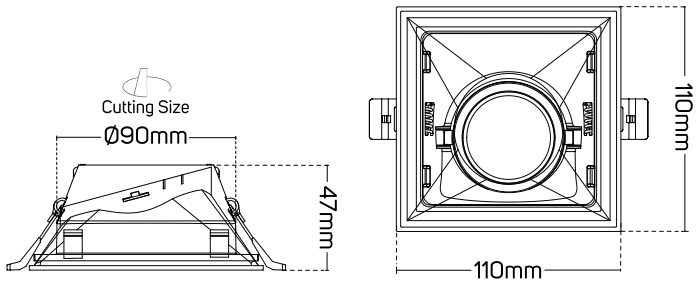

DIMENSIONS

Combined Frame