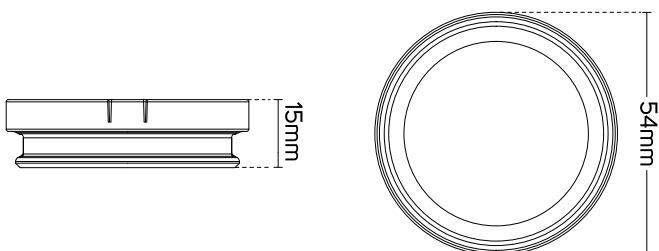

## REFLECTOR SPECIFICATIONS

Code No.	Model No.	Material	Color	Product Size
5101458	ILS110ARCSFRR02	Polycarbonate	Black	90x90x39mm
5101459	ILS110ARCSFRR02	Polycarbonate	Matt black	90x90x39mm
5101460	ILS110ARCSFRR02	Polycarbonate	Golden	90x90x39mm
5101461	ILS110ARCSFRR02	Polycarbonate	Rose Gold	90x90x39mm
5101462	ILS110ARCSFRR02	Polycarbonate	Matt White	90x90x39mm
5101463	ILS110ARCSFRR02	Polycarbonate	Matt Silver	90x90x39mm
5101464	ILS110ARCSFRR02	Polycarbonate	Silver	90x90x39mm

## ACCESSORIES

HONEY COMB/HOLDER  
AVAILABLE AS AN ACCESSORY

Code No.	Model No.	Material	Color	Product Size
5101465	ILSFHR01	Polycarbonate	Black	Ø54x15mm
5101466	ILSFHR01	Aluminum	Black	Ø44x3mm

## DIMENSIONS

Combined Frame

Frame: 5101456 - 5101457

Reflector: 5101458 - 5101459 - 5101460 - 5101461 - 5101462  
5101463 - 5101464

Honeycomb Filter: 5101466

Honeycomb Holder: 5101465