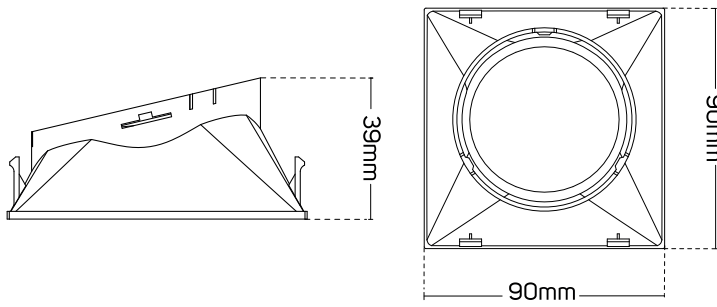

## REFLECTOR SPECIFICATIONS

Code No.	Model No.	Material	Color	Product Size
5101458	ILS110ARCSFRR02	Polycarbonate	Black	90x90x39mm
5101459	ILS110ARCSFRR02	Polycarbonate	Matt black	90x90x39mm
5101460	ILS110ARCSFRR02	Polycarbonate	Golden	90x90x39mm
5101461	ILS110ARCSFRR02	Polycarbonate	Rose Gold	90x90x39mm
5101462	ILS110ARCSFRR02	Polycarbonate	Matt White	90x90x39mm
5101463	ILS110ARCSFRR02	Polycarbonate	Matt Silver	90x90x39mm
5101464	ILS110ARCSFRR02	Polycarbonate	Silver	90x90x39mm

## ACCESSORIES

HONEY COMB/HOLDER  
AVAILABLE AS AN ACCESSORY

Code No.	Model No.	Material	Color	Product Size
5101465	ILSFHR01	Polycarbonate	Black	Ø54x15mm
5101466	ILSFHR01	Aluminum	Black	Ø44x3mm

## DIMENSIONS

Combined Frame

Frame: 5101456 - 5101457

Reflector: 5101458 - 5101459 - 5101460 - 5101461 - 5101462  
5101463 - 5101464

Honeycomb Filter: 5101466

Honeycomb Holder: 5101465