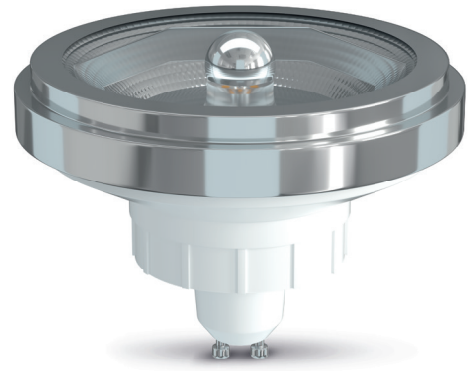

AREAS OF APPLICATION

Hospitality

Public indoor

Shopping Center

Commercial

Workplace

Educational center