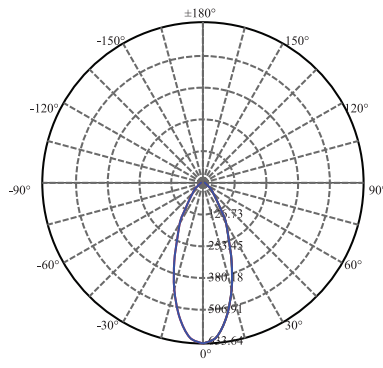

DIMENSIONS

Code No.	Model No.	Dimensions
612459	ILS370GU10L927WW01	50x54mm
612460	ILS380GU10L930WW01	50x54mm
612461	ILS410GU10L940NW01	50x54mm
612462	ILS420GU10L950DL01	50x54mm

PHOTOMETRIC DATA

612459

612460