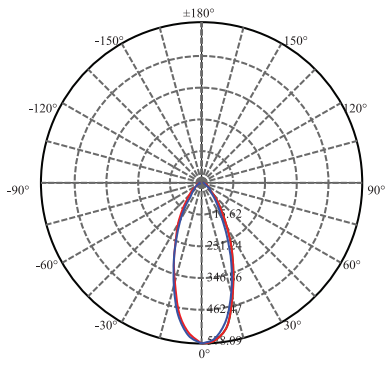

PHOTOMETRIC DATA

612459