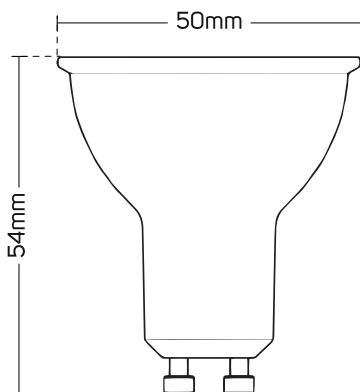

DIMENSIONS

Code No.	Model No.	Dimensions
612459	ILS370GU10L927WW01	50x54mm
612460	ILS380GU10L930WW01	50x54mm
612461	ILS410GU10L940NW01	50x54mm
612462	ILS420GU10L950DL01	50x54mm

PHOTOMETRIC DATA

612459

612460