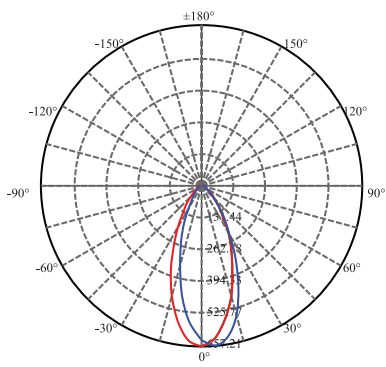

PHOTOMETRIC DATA

612462