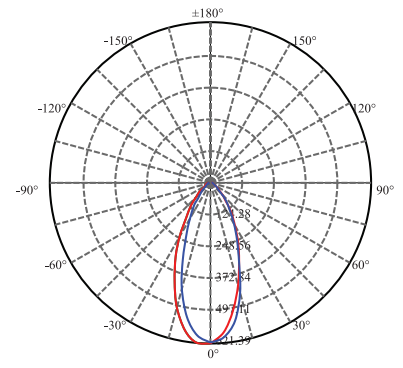

DIMENSIONS

Code No.	Model No.	Dimensions
612459	ILS370GU10L927WW01	50x54mm
612460	ILS380GU10L930WW01	50x54mm
612461	ILS410GU10L940NW01	50x54mm
612462	ILS420GU10L950DL01	50x54mm

PHOTOMETRIC DATA

612459

612460