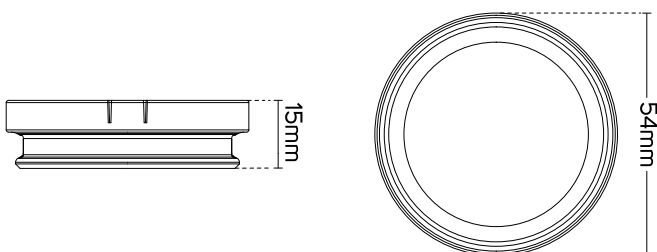

Honeycomb Holder: 5101465