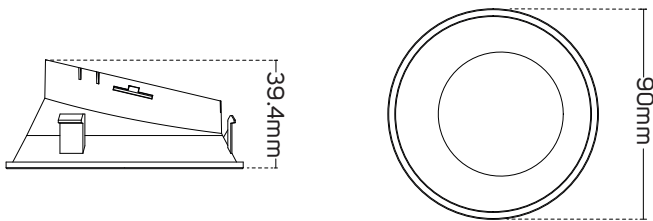

Reflector: 5101422 - 5101423 - 5101424 - 5101425 - 5101426
5101427 - 5101428