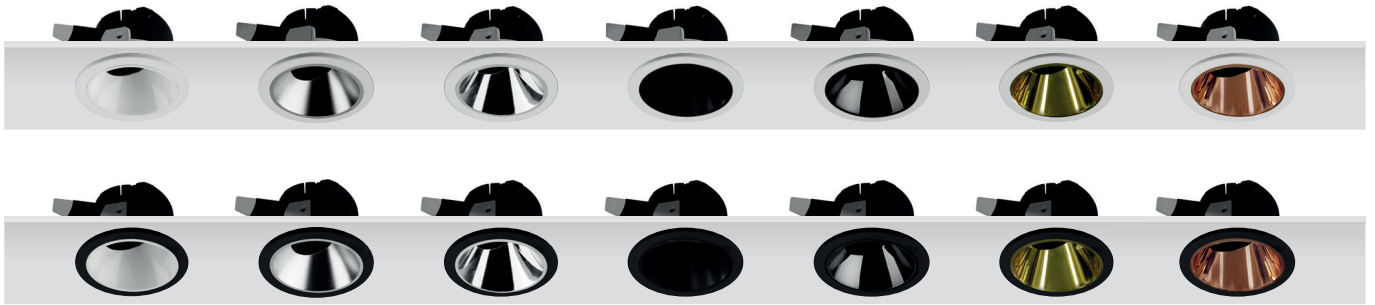

**RECESSED
FRAMES**
ROUND ADJUSTABLE

AREAS OF APPLICATION

Hospitality

Public indoor

Shopping Center

Commercial

Workplace

Educational center

White
5101420

Black
5101421

White
5101426

Matt Silver
5101427

Silver
5101428

Matt Black
5101423

Black
5101422

Golden
5101424

Rose Gold
5101425

ROUND ADJUSTABLE FRAME SPECIFICATIONS

Code No.	Model No.	Material	Color	Product Size	Cutting Size
5101420	ILS110ARCFR02	Aluminum+PC lamp holder	White	Ø110x47mm	Ø90mm
5101421	ILS110ARCFR02	Aluminum+PC lamp holder	Black	Ø110x47mm	Ø90mm

REFLECTOR SPECIFICATIONS

Code No.	Model No.	Material	Color	Product Size
5101422	ILS110ARCSFRR01	Polycarbonate	Black	Ø90x39.4mm
5101423	ILS110ARCSFRR01	Polycarbonate	Matt black	Ø90x39.4mm
5101424	ILS110ARCSFRR01	Polycarbonate	Golden	Ø90x39.4mm
5101425	ILS110ARCSFRR01	Polycarbonate	Rose Gold	Ø90x39.4mm
5101426	ILS110ARCSFRR01	Polycarbonate	Matt White	Ø90x39.4mm
5101427	ILS110ARCSFRR01	Polycarbonate	Matt Silver	Ø90x39.4mm
5101428	ILS110ARCSFRR01	Polycarbonate	Silver	Ø90x39.4mm