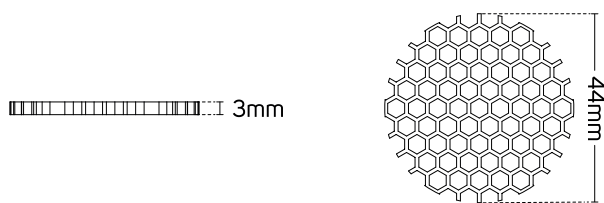

Honeycomb Filter: 5101466