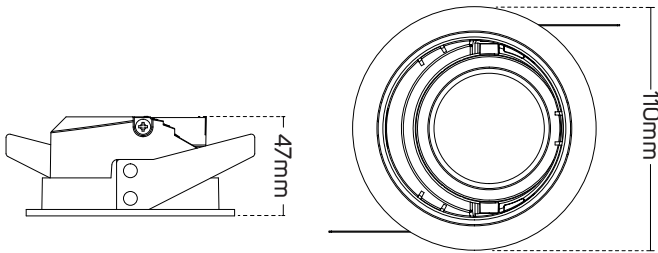

Rose Gold
5101425

ROUND ADJUSTABLE FRAME SPECIFICATIONS

Code No.	Model No.	Material	Color	Product Size	Cutting Size
5101420	ILS110ARCFR02	Aluminum+PC lamp holder	White	Ø110x47mm	Ø90mm
5101421	ILS110ARCFR02	Aluminum+PC lamp holder	Black	Ø110x47mm	Ø90mm

REFLECTOR SPECIFICATIONS

Code No.	Model No.	Material	Color	Product Size
5101422	ILS110ARCSFRR01	Polycarbonate	Black	Ø90x39.4mm
5101423	ILS110ARCSFRR01	Polycarbonate	Matt black	Ø90x39.4mm
5101424	ILS110ARCSFRR01	Polycarbonate	Golden	Ø90x39.4mm
5101425	ILS110ARCSFRR01	Polycarbonate	Rose Gold	Ø90x39.4mm
5101426	ILS110ARCSFRR01	Polycarbonate	Matt White	Ø90x39.4mm
5101427	ILS110ARCSFRR01	Polycarbonate	Matt Silver	Ø90x39.4mm
5101428	ILS110ARCSFRR01	Polycarbonate	Silver	Ø90x39.4mm

ACCESSORIES

HONEY COMB/HOLDER
AVAILABLE AS AN ACCESSORY

Code No.	Model No.	Material	Color	Product Size
5101465	ILSFHR01	Polycarbonate	Black	Ø54x15mm
5101466	ILSFHR01	Aluminum	Black	Ø44x3mm

DIMENSIONS

Combined Frame