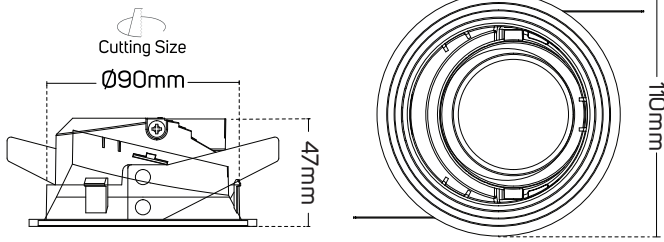

Rose Gold
5101425

ROUND ADJUSTABLE FRAME SPECIFICATIONS

Code No.	Model No.	Material	Color	Product Size	Cutting Size
5101420	ILS110ARCFR02	Aluminum+PC lamp holder	White	Ø110x47mm	Ø90mm
5101421	ILS110ARCFR02	Aluminum+PC lamp holder	Black	Ø110x47mm	Ø90mm

REFLECTOR SPECIFICATIONS

Code No.	Model No.	Material	Color	Product Size
5101422	ILS110ARCSFRR01	Polycarbonate	Black	Ø90x39.4mm
5101423	ILS110ARCSFRR01	Polycarbonate	Matt black	Ø90x39.4mm
5101424	ILS110ARCSFRR01	Polycarbonate	Golden	Ø90x39.4mm
5101425	ILS110ARCSFRR01	Polycarbonate	Rose Gold	Ø90x39.4mm
5101426	ILS110ARCSFRR01	Polycarbonate	Matt White	Ø90x39.4mm
5101427	ILS110ARCSFRR01	Polycarbonate	Matt Silver	Ø90x39.4mm
5101428	ILS110ARCSFRR01	Polycarbonate	Silver	Ø90x39.4mm

ACCESSORIES

HONEY COMB/HOLDER
AVAILABLE AS AN ACCESSORY

Code No.	Model No.	Material	Color	Product Size
5101465	ILSFHR01	Polycarbonate	Black	Ø54x15mm
5101466	ILSFHR01	Aluminum	Black	Ø44x3mm

DIMENSIONS

Combined Frame