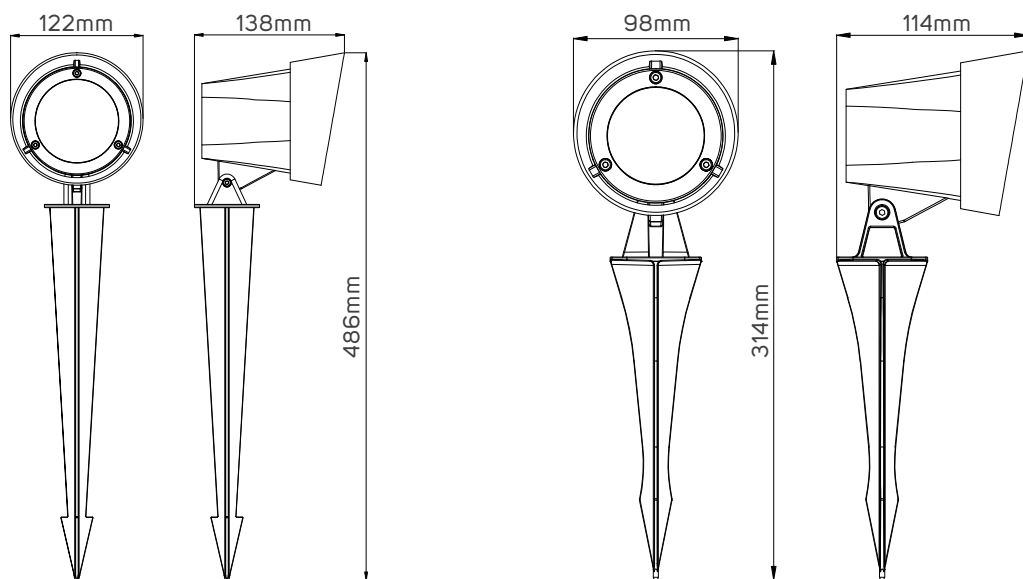

SPECIFICATIONS

Code No.	Model No.	Power	Body Color
541125	ILS13SPMOPJL01	13W	Dark gray
541128	ILS20SPMOPJL01	20W	Dark gray

DIMENSIONS

Code No.	Model No.	Diameter	Height	Length
541125	ILS13SPMOPJL01	98	314	114
541128	ILS20SPMOPJL01	122	486	138