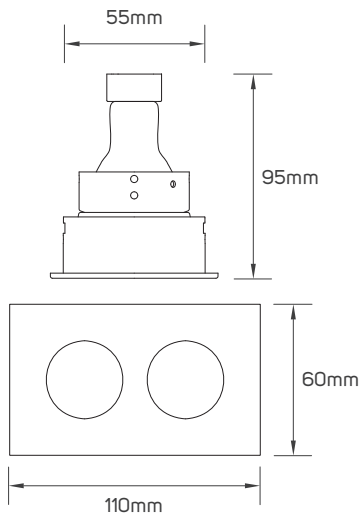

IP Rating	IP20
Body Material	Aluminum
Voltage	AC220-240V
Frequency	50/60HZ
Maximum Wattage	Max.9W
Lamp Holder Type	GU10
Directional or Non Directional	Non Directional

SPECIFICATIONS

Code No.	Model No.	Body Color	Mounting Type	Fixed or Adjustable	Dimensions	Cutting Size
613243	ILSFRCF01	white	recessed on ceiling	Fixed	Ø60x95mm	Ø55mm
613030	ILSFRCF01	white+black	recessed on ceiling	Fixed	Ø60x95mm	Ø55mm
613031	ILSFRCF01	black	recessed on ceiling	Fixed	Ø60x95mm	Ø55mm
613034	ILSFRCF03	white+black	recessed on ceiling	Fixed	60x110x95mm	55x103mm
613035	ILSFRCF03	black	recessed on ceiling	Fixed	60x110x95mm	55x103mm
613244	ILSFRCF02	white	recessed on ceiling	Fixed	60x60x95mm	Ø55mm
613033	ILSFRCF02	black	recessed on ceiling	Fixed	60x60x95mm	Ø55mm
613032	ILSFRCF02	white+black	recessed on ceiling	Fixed	60x60x95mm	Ø55mm
613036	ILSFRCF04	white+black	recessed on ceiling	Fixed	60x110x95mm	55x103mm
613037	ILSFRCF04	black	recessed on ceiling	Fixed	60x110x95mm	55x103mm
613038	ILSFRCF05	white+black	recessed on ceiling	Fixed	60x160x95mm	55x153mm
613039	ILSFRCF05	black	recessed on ceiling	Fixed	60x160x95mm	55x153mm
613040	ILSFRCF06	white+black	recessed on ceiling	Fixed	60x210x95mm	55x203mm
613041	ILSFRCF06	black	recessed on ceiling	Fixed	60x210x95mm	55x203mm

DIMENSIONS

613243 - 613030 - 613031

613034 - 613035

613244 - 613033 - 613032

DIMENSIONS

613036 - 613037

613038 - 613039

613040 - 613041

APPLICATION PICTURE

This image is for display purpose only, the image may differ from the actual product, as the product is subject to modification provided without prior notice.

MR11 FRAME SERIES 2

**BEYOND LIGHT..
TO THE LAST DETAILS!**