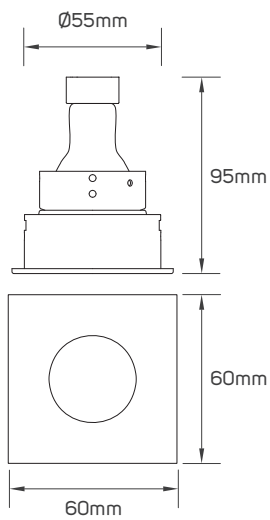

IP Rating	IP20
Body Material	Aluminum
Voltage	AC220-240V
Frequency	50/60HZ
Maximum Wattage	Max.9W
Lamp Holder Type	GU10
Directional or Non Directional	Non Directional

SPECIFICATIONS

Code No.	Model No.	Body Color	Mounting Type	Fixed or Adjustable	Dimensions	Cutting Size
613243	ILSFRCF01	white	recessed on ceiling	Fixed	Ø60x95mm	Ø55mm
613030	ILSFRCF01	white+black	recessed on ceiling	Fixed	Ø60x95mm	Ø55mm
613031	ILSFRCF01	black	recessed on ceiling	Fixed	Ø60x95mm	Ø55mm
613034	ILSFRCF03	white+black	recessed on ceiling	Fixed	60x110x95mm	55x103mm
613035	ILSFRCF03	black	recessed on ceiling	Fixed	60x110x95mm	55x103mm
613244	ILSFRCF02	white	recessed on ceiling	Fixed	60x60x95mm	Ø55mm
613033	ILSFRCF02	black	recessed on ceiling	Fixed	60x60x95mm	Ø55mm
613032	ILSFRCF02	white+black	recessed on ceiling	Fixed	60x60x95mm	Ø55mm
613036	ILSFRCF04	white+black	recessed on ceiling	Fixed	60x110x95mm	55x103mm
613037	ILSFRCF04	black	recessed on ceiling	Fixed	60x110x95mm	55x103mm
613038	ILSFRCF05	white+black	recessed on ceiling	Fixed	60x160x95mm	55x153mm
613039	ILSFRCF05	black	recessed on ceiling	Fixed	60x160x95mm	55x153mm
613040	ILSFRCF06	white+black	recessed on ceiling	Fixed	60x210x95mm	55x203mm
613041	ILSFRCF06	black	recessed on ceiling	Fixed	60x210x95mm	55x203mm

DIMENSIONS

613243 - 613030 - 613031

613034 - 613035

613244 - 613033 - 613032

DIMENSIONS

613036 - 613037

613038 - 613039

613040 - 613041