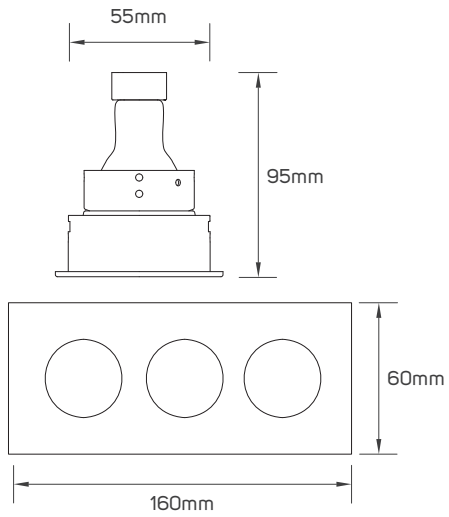

IP Rating	IP20
Body Material	Aluminum
Voltage	AC220-240V
Frequency	50/60HZ
Maximum Wattage	Max.9W
Lamp Holder Type	GU10
Directional or Non Directional	Non Directional

SPECIFICATIONS

Code No.	Model No.	Body Color	Mounting Type	Fixed or Adjustable	Dimensions	Cutting Size
613243	ILSFRCF01	white	recessed on ceiling	Fixed	Ø60x95mm	Ø55mm
613030	ILSFRCF01	white+black	recessed on ceiling	Fixed	Ø60x95mm	Ø55mm
613031	ILSFRCF01	black	recessed on ceiling	Fixed	Ø60x95mm	Ø55mm
613034	ILSFRCF03	white+black	recessed on ceiling	Fixed	60x110x95mm	55x103mm
613035	ILSFRCF03	black	recessed on ceiling	Fixed	60x110x95mm	55x103mm
613244	ILSFRCF02	white	recessed on ceiling	Fixed	60x60x95mm	Ø55mm
613033	ILSFRCF02	black	recessed on ceiling	Fixed	60x60x95mm	Ø55mm
613032	ILSFRCF02	white+black	recessed on ceiling	Fixed	60x60x95mm	Ø55mm
613036	ILSFRCF04	white+black	recessed on ceiling	Fixed	60x110x95mm	55x103mm
613037	ILSFRCF04	black	recessed on ceiling	Fixed	60x110x95mm	55x103mm
613038	ILSFRCF05	white+black	recessed on ceiling	Fixed	60x160x95mm	55x153mm
613039	ILSFRCF05	black	recessed on ceiling	Fixed	60x160x95mm	55x153mm
613040	ILSFRCF06	white+black	recessed on ceiling	Fixed	60x210x95mm	55x203mm
613041	ILSFRCF06	black	recessed on ceiling	Fixed	60x210x95mm	55x203mm

DIMENSIONS

613243 - 613030 - 613031

613034 - 613035

613244 - 613033 - 613032

DIMENSIONS

613036 - 613037

613038 - 613039

613040 - 613041

APPLICATION PICTURE

This image is for display purpose only, the image may differ from the actual product, as the product is subject to modification provided without prior notice.

MR11 FRAME SERIES 2

**BEYOND LIGHT..
TO THE LAST DETAILS!**