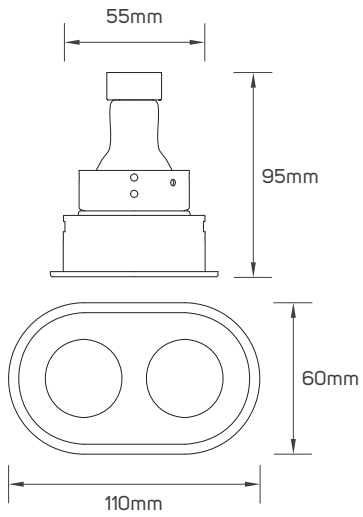

IP Rating	IP20
Body Material	Aluminum
Voltage	AC220-240V
Frequency	50/60HZ
Maximum Wattage	Max.9W
Lamp Holder Type	GU10
Directional or Non Directional	Non Directional

SPECIFICATIONS

Code No.	Model No.	Body Color	Mounting Type	Fixed or Adjustable	Dimensions	Cutting Size
613243	ILSFRCF01	white	recessed on ceiling	Fixed	Ø60x95mm	Ø55mm
613030	ILSFRCF01	white+black	recessed on ceiling	Fixed	Ø60x95mm	Ø55mm
613031	ILSFRCF01	black	recessed on ceiling	Fixed	Ø60x95mm	Ø55mm
613034	ILSFRCF03	white+black	recessed on ceiling	Fixed	60x110x95mm	55x103mm
613035	ILSFRCF03	black	recessed on ceiling	Fixed	60x110x95mm	55x103mm
613244	ILSFRCF02	white	recessed on ceiling	Fixed	60x60x95mm	Ø55mm
613033	ILSFRCF02	black	recessed on ceiling	Fixed	60x60x95mm	Ø55mm
613032	ILSFRCF02	white+black	recessed on ceiling	Fixed	60x60x95mm	Ø55mm
613036	ILSFRCF04	white+black	recessed on ceiling	Fixed	60x110x95mm	55x103mm
613037	ILSFRCF04	black	recessed on ceiling	Fixed	60x110x95mm	55x103mm
613038	ILSFRCF05	white+black	recessed on ceiling	Fixed	60x160x95mm	55x153mm
613039	ILSFRCF05	black	recessed on ceiling	Fixed	60x160x95mm	55x153mm
613040	ILSFRCF06	white+black	recessed on ceiling	Fixed	60x210x95mm	55x203mm
613041	ILSFRCF06	black	recessed on ceiling	Fixed	60x210x95mm	55x203mm

DIMENSIONS

613243 - 613030 - 613031

613034 - 613035

613244 - 613033 - 613032

DIMENSIONS

613036 - 613037

613038 - 613039

613040 - 613041