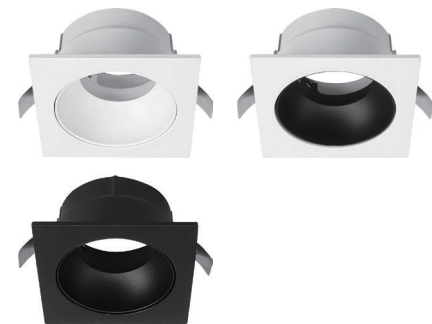

613034 - 613035