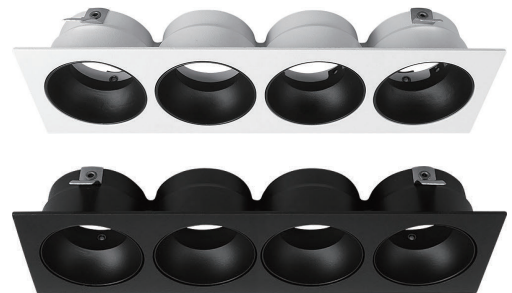

IP Rating	IP20
Body Material	Aluminum
Voltage	AC220-240V
Frequency	50/60HZ
Maximum Wattage	Max.9W
Lamp Holder Type	GU10
Directional or Non Directional	Non Directional

SPECIFICATIONS

Code No.	Model No.	Body Color	Mounting Type	Fixed or Adjustable	Dimensions	Cutting Size
613243	ILSFRCF01	white	recessed on ceiling	Fixed	Ø60x95mm	Ø55mm
613030	ILSFRCF01	white+black	recessed on ceiling	Fixed	Ø60x95mm	Ø55mm
613031	ILSFRCF01	black	recessed on ceiling	Fixed	Ø60x95mm	Ø55mm
613034	ILSFRCF03	white+black	recessed on ceiling	Fixed	60x110x95mm	55x103mm
613035	ILSFRCF03	black	recessed on ceiling	Fixed	60x110x95mm	55x103mm
613244	ILSFRCF02	white	recessed on ceiling	Fixed	60x60x95mm	Ø55mm
613033	ILSFRCF02	black	recessed on ceiling	Fixed	60x60x95mm	Ø55mm
613032	ILSFRCF02	white+black	recessed on ceiling	Fixed	60x60x95mm	Ø55mm
613036	ILSFRCF04	white+black	recessed on ceiling	Fixed	60x110x95mm	55x103mm
613037	ILSFRCF04	black	recessed on ceiling	Fixed	60x110x95mm	55x103mm
613038	ILSFRCF05	white+black	recessed on ceiling	Fixed	60x160x95mm	55x153mm
613039	ILSFRCF05	black	recessed on ceiling	Fixed	60x160x95mm	55x153mm
613040	ILSFRCF06	white+black	recessed on ceiling	Fixed	60x210x95mm	55x203mm
613041	ILSFRCF06	black	recessed on ceiling	Fixed	60x210x95mm	55x203mm

DIMENSIONS

613243 - 613030 - 613031

613034 - 613035

613244 - 613033 - 613032

DIMENSIONS

613036 - 613037

613038 - 613039

613040 - 613041

APPLICATION PICTURE

This image is for display purpose only, the image may differ from the actual product, as the product is subject to modification provided without prior notice.

MR11 FRAME SERIES 2

**BEYOND LIGHT..
TO THE LAST DETAILS!**