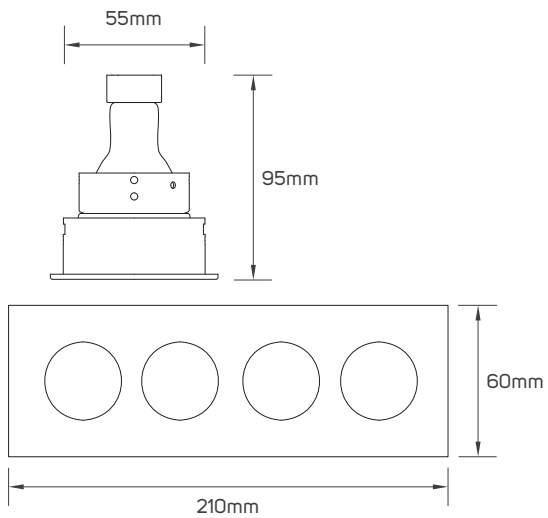

IP Rating	IP20
Body Material	Aluminum
Voltage	AC220-240V
Frequency	50/60HZ
Maximum Wattage	Max.9W
Lamp Holder Type	GU10
Directional or Non Directional	Non Directional

SPECIFICATIONS

Code No.	Model No.	Body Color	Mounting Type	Fixed or Adjustable	Dimensions	Cutting Size
613243	ILSFRCF01	white	recessed on ceiling	Fixed	Ø60x95mm	Ø55mm
613030	ILSFRCF01	white+black	recessed on ceiling	Fixed	Ø60x95mm	Ø55mm
613031	ILSFRCF01	black	recessed on ceiling	Fixed	Ø60x95mm	Ø55mm
613034	ILSFRCF03	white+black	recessed on ceiling	Fixed	60x110x95mm	55x103mm
613035	ILSFRCF03	black	recessed on ceiling	Fixed	60x110x95mm	55x103mm
613244	ILSFRCF02	white	recessed on ceiling	Fixed	60x60x95mm	Ø55mm
613033	ILSFRCF02	black	recessed on ceiling	Fixed	60x60x95mm	Ø55mm
613032	ILSFRCF02	white+black	recessed on ceiling	Fixed	60x60x95mm	Ø55mm
613036	ILSFRCF04	white+black	recessed on ceiling	Fixed	60x110x95mm	55x103mm
613037	ILSFRCF04	black	recessed on ceiling	Fixed	60x110x95mm	55x103mm
613038	ILSFRCF05	white+black	recessed on ceiling	Fixed	60x160x95mm	55x153mm
613039	ILSFRCF05	black	recessed on ceiling	Fixed	60x160x95mm	55x153mm
613040	ILSFRCF06	white+black	recessed on ceiling	Fixed	60x210x95mm	55x203mm
613041	ILSFRCF06	black	recessed on ceiling	Fixed	60x210x95mm	55x203mm

DIMENSIONS

613243 - 613030 - 613031

613034 - 613035

613244 - 613033 - 613032

DIMENSIONS

613036 - 613037

613038 - 613039

613040 - 613041

APPLICATION PICTURE

This image is for display purpose only, the image may differ from the actual product, as the product is subject to modification provided without prior notice.

MR11 FRAME SERIES 2

**BEYOND LIGHT..
TO THE LAST DETAILS!**