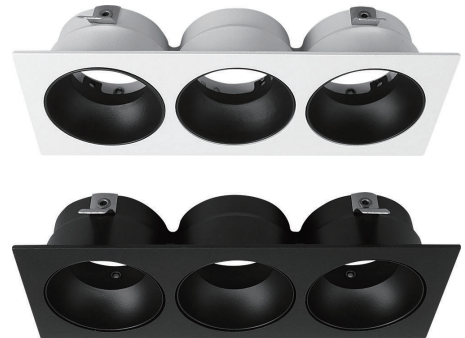

IP Rating	IP20
Body Material	Aluminum
Voltage	AC220-240V
Frequency	50/60HZ
Maximum Wattage	Max.9W
Lamp Holder Type	GU10
Directional or Non Directional	Non Directional

SPECIFICATIONS

Code No.	Model No.	Body Color	Mounting Type	Fixed or Adjustable	Dimensions	Cutting Size
613243	ILSFRCF01	white	recessed on ceiling	Fixed	Ø60x95mm	Ø55mm
613030	ILSFRCF01	white+black	recessed on ceiling	Fixed	Ø60x95mm	Ø55mm
613031	ILSFRCF01	black	recessed on ceiling	Fixed	Ø60x95mm	Ø55mm
613034	ILSFRCF03	white+black	recessed on ceiling	Fixed	60x110x95mm	55x103mm
613035	ILSFRCF03	black	recessed on ceiling	Fixed	60x110x95mm	55x103mm
613244	ILSFRCF02	white	recessed on ceiling	Fixed	60x60x95mm	Ø55mm
613033	ILSFRCF02	black	recessed on ceiling	Fixed	60x60x95mm	Ø55mm
613032	ILSFRCF02	white+black	recessed on ceiling	Fixed	60x60x95mm	Ø55mm
613036	ILSFRCF04	white+black	recessed on ceiling	Fixed	60x110x95mm	55x103mm
613037	ILSFRCF04	black	recessed on ceiling	Fixed	60x110x95mm	55x103mm
613038	ILSFRCF05	white+black	recessed on ceiling	Fixed	60x160x95mm	55x153mm
613039	ILSFRCF05	black	recessed on ceiling	Fixed	60x160x95mm	55x153mm
613040	ILSFRCF06	white+black	recessed on ceiling	Fixed	60x210x95mm	55x203mm
613041	ILSFRCF06	black	recessed on ceiling	Fixed	60x210x95mm	55x203mm

DIMENSIONS

613243 - 613030 - 613031

613034 - 613035

613244 - 613033 - 613032

DIMENSIONS

613036 - 613037

613038 - 613039

613040 - 613041

APPLICATION PICTURE

This image is for display purpose only, the image may differ from the actual product, as the product is subject to modification provided without prior notice.

MR11 FRAME SERIES 2

**BEYOND LIGHT..
TO THE LAST DETAILS!**