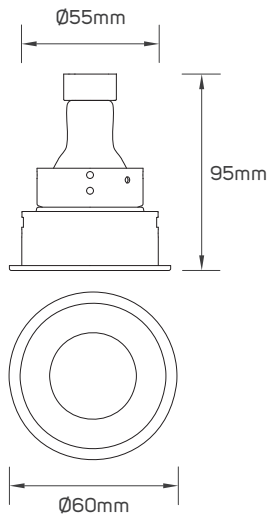

IP Rating	IP20
Body Material	Aluminum
Voltage	AC220-240V
Frequency	50/60HZ
Maximum Wattage	Max.9W
Lamp Holder Type	GU10
Directional or Non Directional	Non Directional

SPECIFICATIONS

Code No.	Model No.	Body Color	Mounting Type	Fixed or Adjustable	Dimensions	Cutting Size
613243	ILSFRCF01	white	recessed on ceiling	Fixed	Ø60x95mm	Ø55mm
613030	ILSFRCF01	white+black	recessed on ceiling	Fixed	Ø60x95mm	Ø55mm
613031	ILSFRCF01	black	recessed on ceiling	Fixed	Ø60x95mm	Ø55mm
613034	ILSFRCF03	white+black	recessed on ceiling	Fixed	60x110x95mm	55x103mm
613035	ILSFRCF03	black	recessed on ceiling	Fixed	60x110x95mm	55x103mm
613244	ILSFRCF02	white	recessed on ceiling	Fixed	60x60x95mm	Ø55mm
613033	ILSFRCF02	black	recessed on ceiling	Fixed	60x60x95mm	Ø55mm
613032	ILSFRCF02	white+black	recessed on ceiling	Fixed	60x60x95mm	Ø55mm
613036	ILSFRCF04	white+black	recessed on ceiling	Fixed	60x110x95mm	55x103mm
613037	ILSFRCF04	black	recessed on ceiling	Fixed	60x110x95mm	55x103mm
613038	ILSFRCF05	white+black	recessed on ceiling	Fixed	60x160x95mm	55x153mm
613039	ILSFRCF05	black	recessed on ceiling	Fixed	60x160x95mm	55x153mm
613040	ILSFRCF06	white+black	recessed on ceiling	Fixed	60x210x95mm	55x203mm
613041	ILSFRCF06	black	recessed on ceiling	Fixed	60x210x95mm	55x203mm

DIMENSIONS

613243 - 613030 - 613031

613034 - 613035

613244 - 613033 - 613032

DIMENSIONS

613036 - 613037

613038 - 613039

613040 - 613041