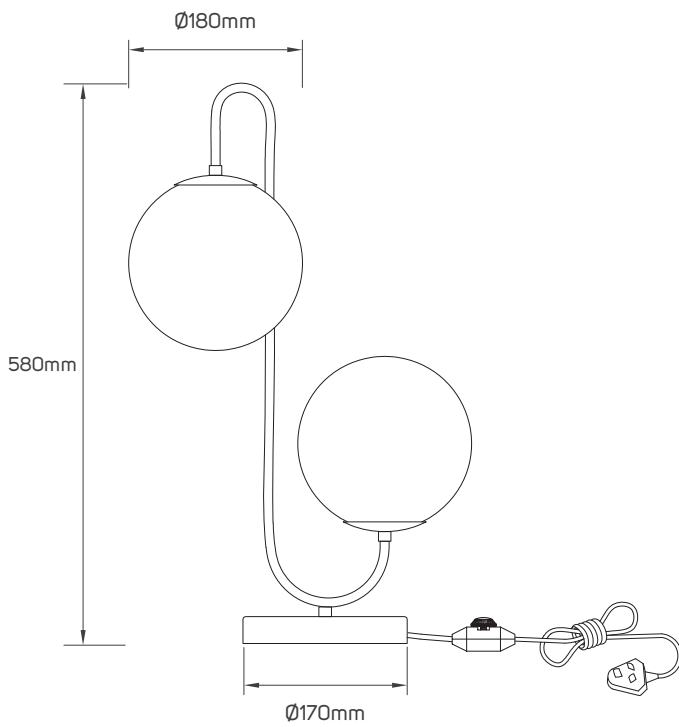

TECHNICAL OPERATING & ELECTRICAL DATA

IP Rating	IP20
Maximum Wattage	18W
Voltage	AC220-240V
Frequency	50/60Hz
Ambient Temperature	-5C~40°C
Dimmable or Not	Dimmable
Directional or Non Directional	Direct
Life Span	50000h

SPECIFICATIONS

Code No.	Model No.	Body Color	Body Material	Fixed or Adjustable	Lamp Holder Type	Dimensions
612911	ILTE27TL01	black	metal+acrylic	adjustable	E27	Ø180x280mm
612912	ILTE27TL02	golden	metal+acrylic	adjustable	E27	Ø180x280mm
612913	ILTE27TL03	silver	metal+acrylic	adjustable	E27	Ø180x280mm
612917	ILTE27TL04	black	metal+acrylic	adjustable	E27	Ø180x400mm
612918	ILTE27TL05	golden	metal+acrylic	adjustable	E27	Ø180x400mm
612919	ILTE27TL06	silver	metal+acrylic	adjustable	E27	Ø180x400mm
612920	ILTE27TL07	black	metal+acrylic	adjustable	E27	Ø180x580mm
612921	ILTE27TL08	golden	metal+acrylic	adjustable	E27	Ø180x580mm
612922	ILTE27TL09	silver	metal+acrylic	adjustable	E27	Ø180x580mm
612958	ILTE27TL10	golden	iron	fixed	E27	Ø250x395mm
612959	ILTE27TL11	black	metal+glass	fixed	E27	Ø250x395mm

DIMENSIONS

612911 - 612912 - 612913

612917 - 612918 - 612919

612920 - 612921 - 612922

612958 - 612959

APPLICATION PICTURE

This image is for display purpose only, the image may differ from the actual product, as the product is subject to modification provided without prior notice.