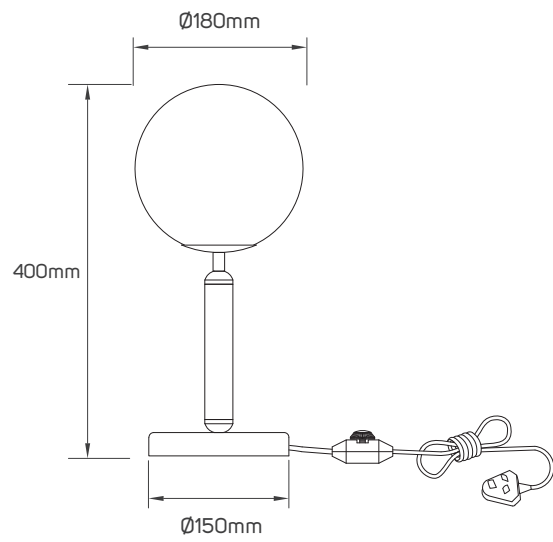

TECHNICAL OPERATING & ELECTRICAL DATA

IP Rating	IP20
Maximum Wattage	18W
Voltage	AC220-240V
Frequency	50/60Hz
Ambient Temperature	-5C~40°C
Dimmable or Not	Dimmable
Directional or Non Directional	Direct
Life Span	50000h

SPECIFICATIONS

Code No.	Model No.	Body Color	Body Material	Fixed or Adjustable	Lamp Holder Type	Dimensions
612911	ILTE27TL01	black	metal+acrylic	adjustable	E27	Ø180x280mm
612912	ILTE27TL02	golden	metal+acrylic	adjustable	E27	Ø180x280mm
612913	ILTE27TL03	silver	metal+acrylic	adjustable	E27	Ø180x280mm
612917	ILTE27TL04	black	metal+acrylic	adjustable	E27	Ø180x400mm
612918	ILTE27TL05	golden	metal+acrylic	adjustable	E27	Ø180x400mm
612919	ILTE27TL06	silver	metal+acrylic	adjustable	E27	Ø180x400mm
612920	ILTE27TL07	black	metal+acrylic	adjustable	E27	Ø180x580mm
612921	ILTE27TL08	golden	metal+acrylic	adjustable	E27	Ø180x580mm
612922	ILTE27TL09	silver	metal+acrylic	adjustable	E27	Ø180x580mm
612958	ILTE27TL10	golden	iron	fixed	E27	Ø250x395mm
612959	ILTE27TL11	black	metal+glass	fixed	E27	Ø250x395mm

DIMENSIONS

612911 - 612912 - 612913

612917 - 612918 - 612919

612920 - 612921 - 612922

612958 - 612959

APPLICATION PICTURE

This image is for display purpose only, the image may differ from the actual product, as the product is subject to modification provided without prior notice.