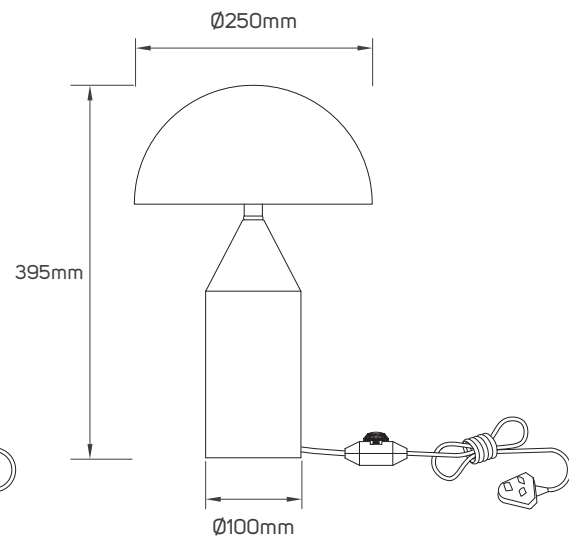

SPECIFICATIONS

Code No.	Model No.	Body Color	Body Material	Fixed or Adjustable	Lamp Holder Type	Dimensions
612911	ILTE27TL01	black	metal+acrylic	adjustable	E27	Ø180x280mm
612912	ILTE27TL02	golden	metal+acrylic	adjustable	E27	Ø180x280mm
612913	ILTE27TL03	silver	metal+acrylic	adjustable	E27	Ø180x280mm
612917	ILTE27TL04	black	metal+acrylic	adjustable	E27	Ø180x400mm
612918	ILTE27TL05	golden	metal+acrylic	adjustable	E27	Ø180x400mm
612919	ILTE27TL06	silver	metal+acrylic	adjustable	E27	Ø180x400mm
612920	ILTE27TL07	black	metal+acrylic	adjustable	E27	Ø180x580mm
612921	ILTE27TL08	golden	metal+acrylic	adjustable	E27	Ø180x580mm
612922	ILTE27TL09	silver	metal+acrylic	adjustable	E27	Ø180x580mm
612958	ILTE27TL10	golden	iron	fixed	E27	Ø250x395mm
612959	ILTE27TL11	black	metal+glass	fixed	E27	Ø250x395mm

DIMENSIONS

612911 - 612912 - 612913

612917 - 612918 - 612919

612920 - 612921 - 612922

612958 - 612959

APPLICATION PICTURE

This image is for display purpose only, the image may differ from the actual product, as the product is subject to modification provided without prior notice.