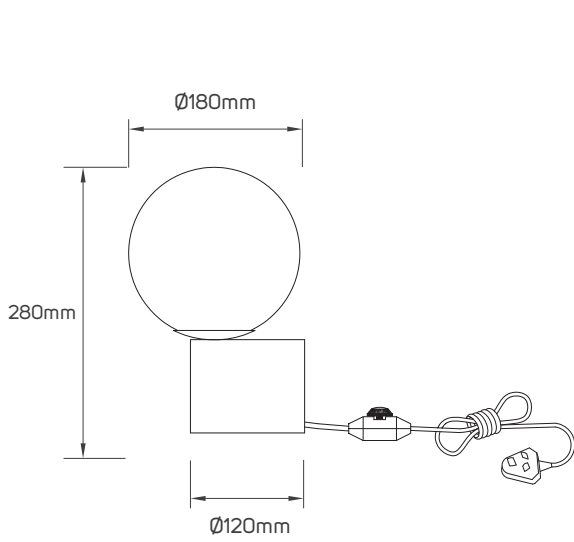

TECHNICAL OPERATING & ELECTRICAL DATA

IP Rating	IP20
Maximum Wattage	18W
Voltage	AC220-240V
Frequency	50/60Hz
Ambient Temperature	-5C~40°C
Dimmable or Not	Dimmable
Directional or Non Directional	Direct
Life Span	50000h

SPECIFICATIONS

Code No.	Model No.	Body Color	Body Material	Fixed or Adjustable	Lamp Holder Type	Dimensions
612911	ILTE27TL01	black	metal+acrylic	adjustable	E27	Ø180x280mm
612912	ILTE27TL02	golden	metal+acrylic	adjustable	E27	Ø180x280mm
612913	ILTE27TL03	silver	metal+acrylic	adjustable	E27	Ø180x280mm
612917	ILTE27TL04	black	metal+acrylic	adjustable	E27	Ø180x400mm
612918	ILTE27TL05	golden	metal+acrylic	adjustable	E27	Ø180x400mm
612919	ILTE27TL06	silver	metal+acrylic	adjustable	E27	Ø180x400mm
612920	ILTE27TL07	black	metal+acrylic	adjustable	E27	Ø180x580mm
612921	ILTE27TL08	golden	metal+acrylic	adjustable	E27	Ø180x580mm
612922	ILTE27TL09	silver	metal+acrylic	adjustable	E27	Ø180x580mm
612958	ILTE27TL10	golden	iron	fixed	E27	Ø250x395mm
612959	ILTE27TL11	black	metal+glass	fixed	E27	Ø250x395mm

DIMENSIONS

612911 - 612912 - 612913

612917 - 612918 - 612919

612920 - 612921 - 612922

612958 - 612959

APPLICATION PICTURE

This image is for display purpose only, the image may differ from the actual product, as the product is subject to modification provided without prior notice.