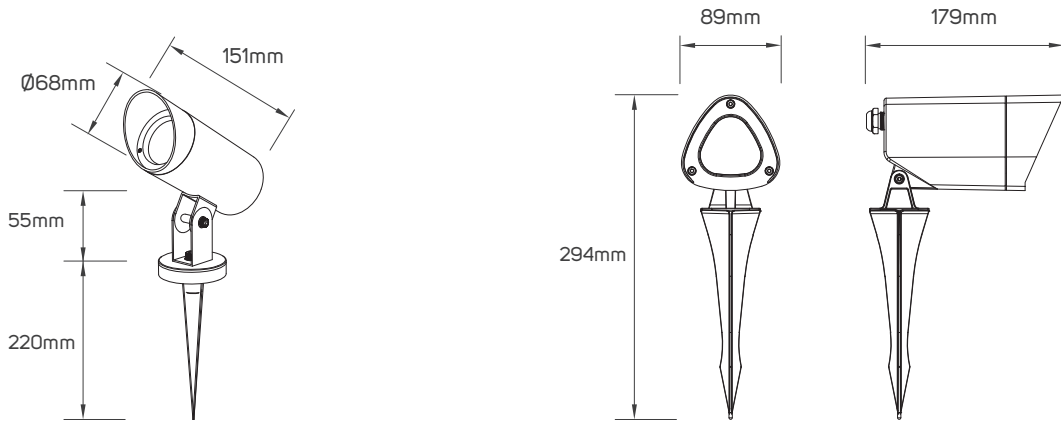

## TECHNICAL OPERATING & ELECTRICAL DATA

IP Rating	IP65
Voltage	AC220-240V
Frequency	50/60Hz
Lamp Holder Type	GU10
Mounting Type	Surface-mounted on the Ground
Dimmable or Not	No
Directional or Non Directional	Non Directional
Fixed or Adjustable	Adjustable
Life Span	30000h

## SPECIFICATIONS

Code No.	Model No.	Body Color	Body Material	Maximum Wattage	Dimensions
612063	ILSSPMOPJF03	black	aluminum	Max. 9W	Ø68x151mm
612464	ILSSPMOPJF03	dark grey	aluminum	Max. 9W	Ø68x151mm
541099	ILSSPMOPJF01	dark gray	aluminum	Max. 20w	89x179x294mm
541131	ILSSPMOPJF02	dark gray	aluminum	Max. 20w	Ø122x138x486mm

## DIMENSIONS

612063 - 612464

541099

541131