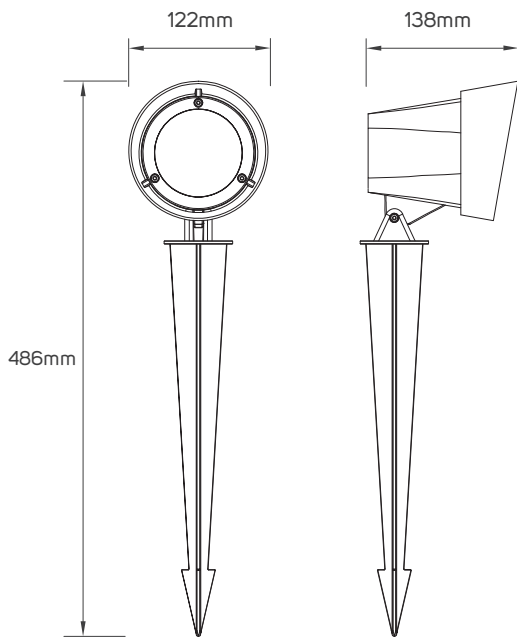

## TECHNICAL OPERATING & ELECTRICAL DATA

IP Rating	IP65
Voltage	AC220-240V
Frequency	50/60Hz
Lamp Holder Type	GU10
Mounting Type	Surface-mounted on the Ground
Dimmable or Not	No
Directional or Non Directional	Non Directional
Fixed or Adjustable	Adjustable
Life Span	30000h

## SPECIFICATIONS

Code No.	Model No.	Body Color	Body Material	Maximum Wattage	Dimensions
612063	ILSSPMOPJF03	black	aluminum	Max. 9W	Ø68x151mm
612464	ILSSPMOPJF03	dark grey	aluminum	Max. 9W	Ø68x151mm
541099	ILSSPMOPJF01	dark gray	aluminum	Max. 20w	89x179x294mm
541131	ILSSPMOPJF02	dark gray	aluminum	Max. 20w	Ø122x138x486mm

## DIMENSIONS

612063 - 612464

541099

541131