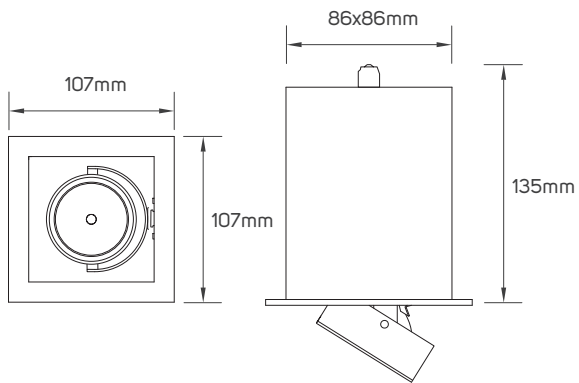

IP Ratings	IP20
Body Material	Steel Housing & Die Cast Aluminum Rings
Voltage	AC220-240V
Frequency	50/60Hz
Lamp Holder Type	GU10
Directional or Non Directional	Non Directional
Fixed or Adjustable	Adjustable

SPECIFICATIONS

Code No.	Model No.	Body Color	Maximum Wattage	Mounting Type	Dimensions	Cutting Size
612596	ILSARCF01	black	Max. 9W	recessed luminaire	107x107x135mm	95x95mm
612597	ILSARCF04	black	Max. 9W	recessed luminaire	107x201x135mm	95x190mm
612598	ILSARCF05	black	Max. 9W	recessed luminaire	107x295x135mm	95x285mm
612463	ILSARCF01	white	Max. 9w	recessed in ceiling	Ø108x135mm	Ø98mm
612595	ILSARCF01	black	Max. 9W	recessed in ceiling	Ø108x135mm	Ø98mm

DIMENSIONS

612596

612597

612598

612463 - 612595

APPLICATION PICTURE

This image is for display purpose only, the image may differ from the actual product, as the product is subject to modification provided without prior notice.