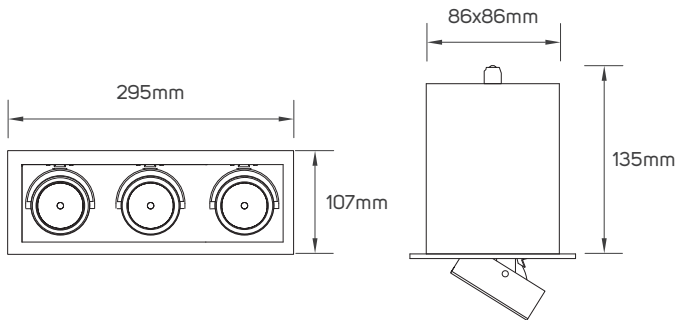

IP Ratings	IP20
Body Material	Steel Housing & Die Cast Aluminum Rings
Voltage	AC220-240V
Frequency	50/60Hz
Lamp Holder Type	GU10
Directional or Non Directional	Non Directional
Fixed or Adjustable	Adjustable

SPECIFICATIONS

Code No.	Model No.	Body Color	Maximum Wattage	Mounting Type	Dimensions	Cutting Size
612596	ILSARCF01	black	Max. 9W	recessed luminaire	107x107x135mm	95x95mm
612597	ILSARCF04	black	Max. 9W	recessed luminaire	107x201x135mm	95x190mm
612598	ILSARCF05	black	Max. 9W	recessed luminaire	107x295x135mm	95x285mm
612463	ILSARCF01	white	Max. 9w	recessed in ceiling	Ø108x135mm	Ø98mm
612595	ILSARCF01	black	Max. 9W	recessed in ceiling	Ø108x135mm	Ø98mm

DIMENSIONS

612596

612597

612598

612463 - 612595

APPLICATION PICTURE

This image is for display purpose only, the image may differ from the actual product, as the product is subject to modification provided without prior notice.