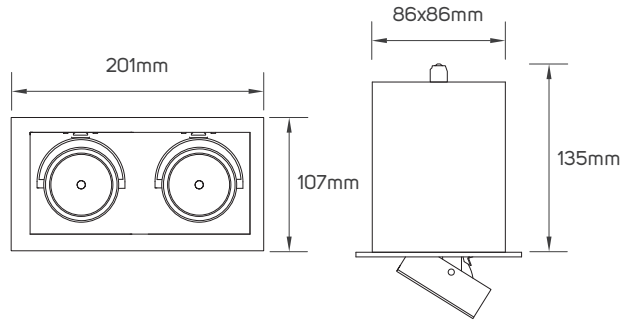

IP Ratings	IP20
Body Material	Steel Housing & Die Cast Aluminum Rings
Voltage	AC220-240V
Frequency	50/60Hz
Lamp Holder Type	GU10
Directional or Non Directional	Non Directional
Fixed or Adjustable	Adjustable

SPECIFICATIONS

Code No.	Model No.	Body Color	Maximum Wattage	Mounting Type	Dimensions	Cutting Size
612596	ILSARCF01	black	Max. 9W	recessed luminaire	107x107x135mm	95x95mm
612597	ILSARCF04	black	Max. 9W	recessed luminaire	107x201x135mm	95x190mm
612598	ILSARCF05	black	Max. 9W	recessed luminaire	107x295x135mm	95x285mm
612463	ILSARCF01	white	Max. 9w	recessed in ceiling	Ø108x135mm	Ø98mm
612595	ILSARCF01	black	Max. 9W	recessed in ceiling	Ø108x135mm	Ø98mm

DIMENSIONS

612596

612597

612598

612463 - 612595

APPLICATION PICTURE

This image is for display purpose only, the image may differ from the actual product, as the product is subject to modification provided without prior notice.