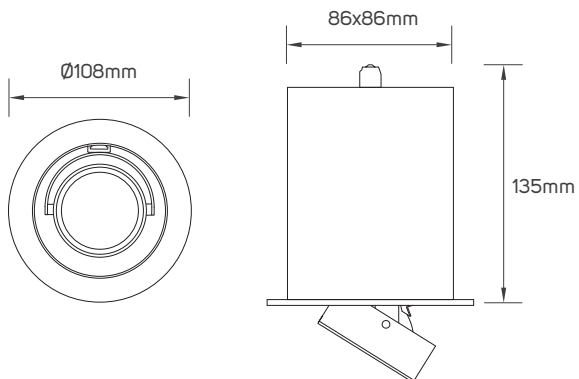

IP Ratings	IP20
Body Material	Steel Housing & Die Cast Aluminum Rings
Voltage	AC220-240V
Frequency	50/60Hz
Lamp Holder Type	GU10
Directional or Non Directional	Non Directional
Fixed or Adjustable	Adjustable

SPECIFICATIONS

Code No.	Model No.	Body Color	Maximum Wattage	Mounting Type	Dimensions	Cutting Size
612596	ILSARCF01	black	Max. 9W	recessed luminaire	107x107x135mm	95x95mm
612597	ILSARCF04	black	Max. 9W	recessed luminaire	107x201x135mm	95x190mm
612598	ILSARCF05	black	Max. 9W	recessed luminaire	107x295x135mm	95x285mm
612463	ILSARCF01	white	Max. 9w	recessed in ceiling	Ø108x135mm	Ø98mm
612595	ILSARCF01	black	Max. 9W	recessed in ceiling	Ø108x135mm	Ø98mm

DIMENSIONS

612596

612597

612598

612463 - 612595

APPLICATION PICTURE

This image is for display purpose only, the image may differ from the actual product, as the product is subject to modification provided without prior notice.