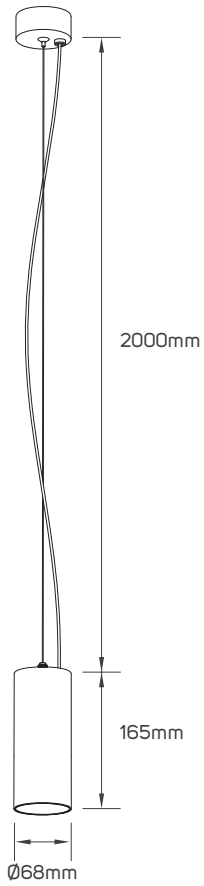

SURFACE MOUNTED LUMINAIRE (PENDANT)

**BEYOND LIGHT..
TO THE LAST DETAILS!**

AREAS OF APPLICATION

Hospitality

Shopping Center

Commercial

Educational Center

TECHNICAL OPERATING & ELECTRICAL DATA

IP Rating	IP20
Body Material	Aluminum
Voltage	AC220-240V
Frequency	50/60HZ
Maximum Wattage	Max.9W
Lamp Holder Type	GU10
Directional or Non Directional	Non Directional
Fixed or Adjustable	Fixed
Cable Dimensions	GU10 0.5mm ² x80mm , cable 0.5mm ² x2200mm

SPECIFICATIONS

Code No.	Model No.	Body Color	Mounting Type	Dimensions	Mounting Box Dimensions
611535	ILSFSMPF01	white+black	surface mounted luminaire (pendant)	Ø68x165mm	Ø68x30mm
611536	ILSFSMPF01	black	surface mounted luminaire (pendant)	Ø68x165mm	Ø68x30mm
612037	ILSFSMPF03	white+black	pendant on ceiling	Ø70x165mm	Ø68x30mm
612038	ILSFSMPF03	black	pendant on ceiling	Ø70x165mm	Ø68x30mm

DIMENSIONS

611535 - 611536

612037 - 612038

611535 - 611536

612037 - 612038

APPLICATION PICTURE

This image is for display purpose only, the image may differ from the actual product, as the product is subject to modification provided without prior notice.