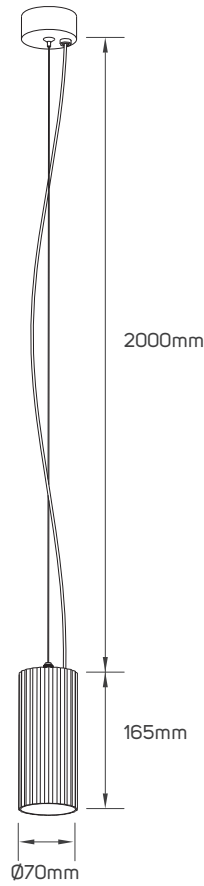

IP Rating	IP20
Body Material	Aluminum
Voltage	AC220-240V
Frequency	50/60HZ
Maximum Wattage	Max.9W
Lamp Holder Type	GU10
Directional or Non Directional	Non Directional
Fixed or Adjustable	Fixed
Cable Dimensions	GU10 0.5mm ² x80mm , cable 0.5mm ² x2200mm

SPECIFICATIONS

Code No.	Model No.	Body Color	Mounting Type	Dimensions	Mounting Box Dimensions
611535	ILSFSMPF01	white+black	surface mounted luminaire (pendant)	Ø68x165mm	Ø68x30mm
611536	ILSFSMPF01	black	surface mounted luminaire (pendant)	Ø68x165mm	Ø68x30mm
612037	ILSFSMPF03	white+black	pendant on ceiling	Ø70x165mm	Ø68x30mm
612038	ILSFSMPF03	black	pendant on ceiling	Ø70x165mm	Ø68x30mm

DIMENSIONS

611535 - 611536

612037 - 612038

611535 - 611536

612037 - 612038

APPLICATION PICTURE

This image is for display purpose only, the image may differ from the actual product, as the product is subject to modification provided without prior notice.