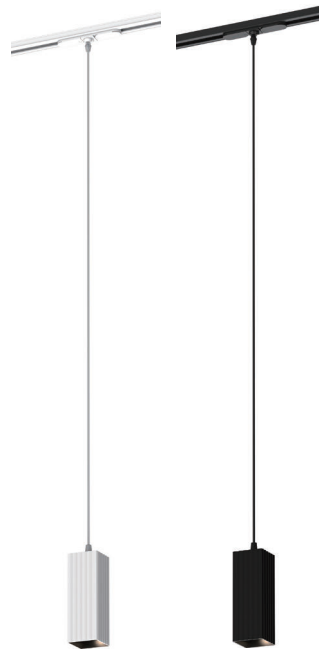

IP Rating	IP20
Body Material	Aluminum
Voltage	AC220-240V
Frequency	50/60HZ
Maximum Wattage	Max.9W
Lamp Holder Type	GU10
Directional or Non Directional	Non Directional
Cable Dimensions	GU10 0.5mm ² x80mm , cable 0.5mm ² x2200mm

SPECIFICATIONS

Code No.	Model No.	Body Color	Mounting Type	Fixed or Adjustable	Dimensions
612002	ILSFTMPF01	black	track mounted luminaire (pendant)	fixed	Ø68x165mm
612005	ILSFTMPF02	white+black	track mounted luminaire (pendant)	adjustable	60x60x165mm
612006	ILSFTMPF02	black	track mounted luminaire (pendant)	adjustable	60x60x165mm
612047	ILSFTMPF03	white+black	surface-mounted on track	fixed	Ø70x165mm
612048	ILSFTMPF03	black	surface-mounted on track	fixed	Ø70x165mm
612051	ILSFTMPF04	white+black	surface-mounted on track	adjustable	60.8x60.8x165mm
612052	ILSFTMPF04	black	surface-mounted on track	adjustable	60.8x60.8x165mm

DIMENSIONS

612002

612005 - 612006

612002

612005 - 612006

DIMENSIONS

612047 - 612048

612051 - 612052

612047 - 612048

612051 - 612052

APPLICATION PICTURE

This image is for display purpose only, the image may differ from the actual product, as the product is subject to modification provided without prior notice.