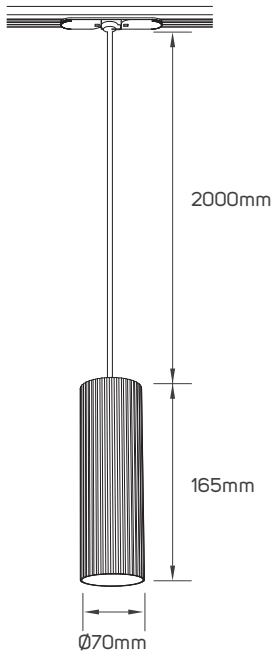

IP Rating	IP20
Body Material	Aluminum
Voltage	AC220-240V
Frequency	50/60HZ
Maximum Wattage	Max.9W
Lamp Holder Type	GU10
Directional or Non Directional	Non Directional
Cable Dimensions	GU10 0.5mm ² x80mm , cable 0.5mm ² x2200mm

SPECIFICATIONS

Code No.	Model No.	Body Color	Mounting Type	Fixed or Adjustable	Dimensions
612002	ILSFTMPF01	black	track mounted luminaire (pendant)	fixed	Ø68x165mm
612005	ILSFTMPF02	white+black	track mounted luminaire (pendant)	adjustable	60x60x165mm
612006	ILSFTMPF02	black	track mounted luminaire (pendant)	adjustable	60x60x165mm
612047	ILSFTMPF03	white+black	surface-mounted on track	fixed	Ø70x165mm
612048	ILSFTMPF03	black	surface-mounted on track	fixed	Ø70x165mm
612051	ILSFTMPF04	white+black	surface-mounted on track	adjustable	60.8x60.8x165mm
612052	ILSFTMPF04	black	surface-mounted on track	adjustable	60.8x60.8x165mm

DIMENSIONS

612002

612005 - 612006

612002

612005 - 612006

DIMENSIONS

612047 - 612048

612051 - 612052

612047 - 612048

612051 - 612052

APPLICATION PICTURE

This image is for display purpose only, the image may differ from the actual product, as the product is subject to modification provided without prior notice.