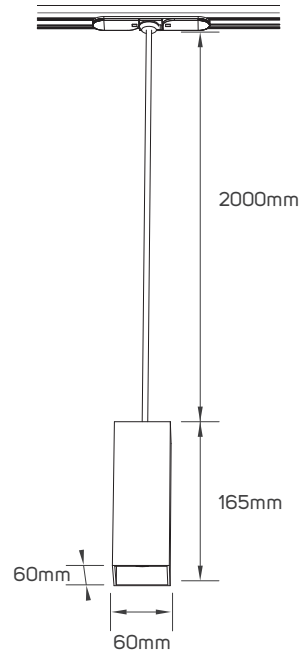

IP Rating	IP20
Body Material	Aluminum
Voltage	AC220-240V
Frequency	50/60HZ
Maximum Wattage	Max.9W
Lamp Holder Type	GU10
Directional or Non Directional	Non Directional
Cable Dimensions	GU10 0.5mm ² x80mm , cable 0.5mm ² x2200mm

SPECIFICATIONS

Code No.	Model No.	Body Color	Mounting Type	Fixed or Adjustable	Dimensions
612002	ILSFTMPF01	black	track mounted luminaire (pendant)	fixed	Ø68x165mm
612005	ILSFTMPF02	white+black	track mounted luminaire (pendant)	adjustable	60x60x165mm
612006	ILSFTMPF02	black	track mounted luminaire (pendant)	adjustable	60x60x165mm
612047	ILSFTMPF03	white+black	surface-mounted on track	fixed	Ø70x165mm
612048	ILSFTMPF03	black	surface-mounted on track	fixed	Ø70x165mm
612051	ILSFTMPF04	white+black	surface-mounted on track	adjustable	60.8x60.8x165mm
612052	ILSFTMPF04	black	surface-mounted on track	adjustable	60.8x60.8x165mm

DIMENSIONS

612002

612005 - 612006

612002

612005 - 612006

DIMENSIONS

612047 - 612048

612051 - 612052