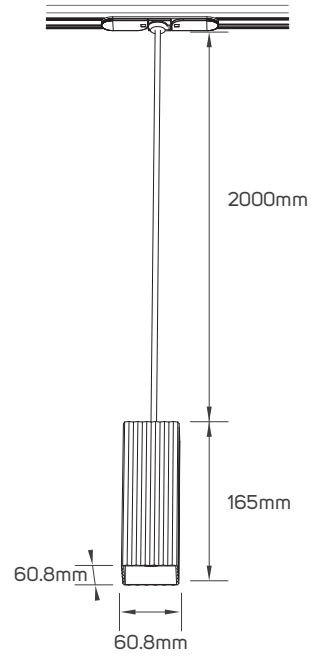

IP Rating	IP20
Body Material	Aluminum
Voltage	AC220-240V
Frequency	50/60HZ
Maximum Wattage	Max.9W
Lamp Holder Type	GU10
Directional or Non Directional	Non Directional
Cable Dimensions	GU10 0.5mm ² x80mm , cable 0.5mm ² x2200mm

SPECIFICATIONS

Code No.	Model No.	Body Color	Mounting Type	Fixed or Adjustable	Dimensions
612002	ILSFTMPF01	black	track mounted luminaire (pendant)	fixed	Ø68x165mm
612005	ILSFTMPF02	white+black	track mounted luminaire (pendant)	adjustable	60x60x165mm
612006	ILSFTMPF02	black	track mounted luminaire (pendant)	adjustable	60x60x165mm
612047	ILSFTMPF03	white+black	surface-mounted on track	fixed	Ø70x165mm
612048	ILSFTMPF03	black	surface-mounted on track	fixed	Ø70x165mm
612051	ILSFTMPF04	white+black	surface-mounted on track	adjustable	60.8x60.8x165mm
612052	ILSFTMPF04	black	surface-mounted on track	adjustable	60.8x60.8x165mm

DIMENSIONS

612002

612005 - 612006

612002

612005 - 612006

DIMENSIONS

612047 - 612048

612051 - 612052

612047 - 612048

612051 - 612052

APPLICATION PICTURE

This image is for display purpose only, the image may differ from the actual product, as the product is subject to modification provided without prior notice.