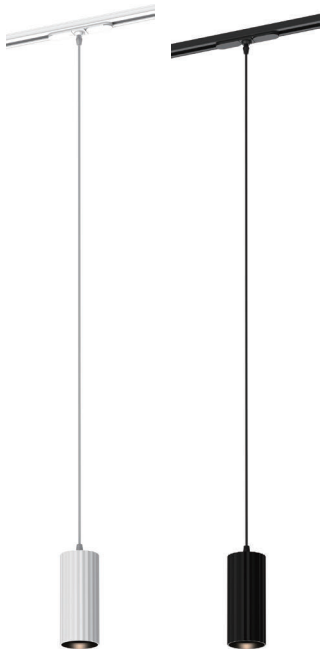

IP Rating	IP20
Body Material	Aluminum
Voltage	AC220-240V
Frequency	50/60HZ
Maximum Wattage	Max.9W
Lamp Holder Type	GU10
Directional or Non Directional	Non Directional
Cable Dimensions	GU10 0.5mm ² x80mm , cable 0.5mm ² x2200mm

SPECIFICATIONS

Code No.	Model No.	Body Color	Mounting Type	Fixed or Adjustable	Dimensions
612002	ILSFTMPF01	black	track mounted luminaire (pendant)	fixed	Ø68x165mm
612005	ILSFTMPF02	white+black	track mounted luminaire (pendant)	adjustable	60x60x165mm
612006	ILSFTMPF02	black	track mounted luminaire (pendant)	adjustable	60x60x165mm
612047	ILSFTMPF03	white+black	surface-mounted on track	fixed	Ø70x165mm
612048	ILSFTMPF03	black	surface-mounted on track	fixed	Ø70x165mm
612051	ILSFTMPF04	white+black	surface-mounted on track	adjustable	60.8x60.8x165mm
612052	ILSFTMPF04	black	surface-mounted on track	adjustable	60.8x60.8x165mm

DIMENSIONS

612002

612005 - 612006

612002

612005 - 612006

DIMENSIONS

612047 - 612048

612051 - 612052

612047 - 612048

612051 - 612052

APPLICATION PICTURE

This image is for display purpose only, the image may differ from the actual product, as the product is subject to modification provided without prior notice.