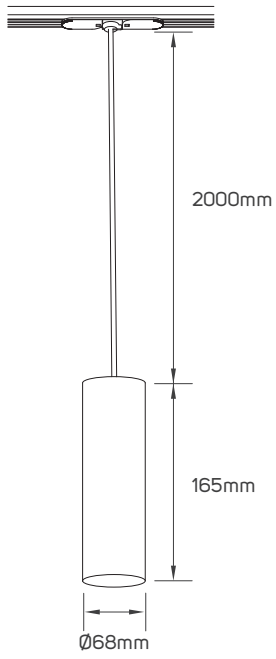

IP Rating	IP20
Body Material	Aluminum
Voltage	AC220-240V
Frequency	50/60HZ
Maximum Wattage	Max.9W
Lamp Holder Type	GU10
Directional or Non Directional	Non Directional
Cable Dimensions	GU10 0.5mm ² x80mm , cable 0.5mm ² x2200mm

SPECIFICATIONS

Code No.	Model No.	Body Color	Mounting Type	Fixed or Adjustable	Dimensions
612002	ILSFTMPF01	black	track mounted luminaire (pendant)	fixed	Ø68x165mm
612005	ILSFTMPF02	white+black	track mounted luminaire (pendant)	adjustable	60x60x165mm
612006	ILSFTMPF02	black	track mounted luminaire (pendant)	adjustable	60x60x165mm
612047	ILSFTMPF03	white+black	surface-mounted on track	fixed	Ø70x165mm
612048	ILSFTMPF03	black	surface-mounted on track	fixed	Ø70x165mm
612051	ILSFTMPF04	white+black	surface-mounted on track	adjustable	60.8x60.8x165mm
612052	ILSFTMPF04	black	surface-mounted on track	adjustable	60.8x60.8x165mm

DIMENSIONS

612002

612005 - 612006

612002

612005 - 612006

DIMENSIONS

612047 - 612048

612051 - 612052