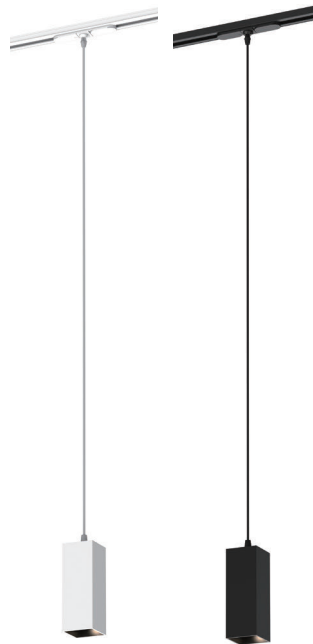

IP Rating	IP20
Body Material	Aluminum
Voltage	AC220-240V
Frequency	50/60HZ
Maximum Wattage	Max.9W
Lamp Holder Type	GU10
Directional or Non Directional	Non Directional
Cable Dimensions	GU10 0.5mm ² x80mm , cable 0.5mm ² x2200mm

SPECIFICATIONS

Code No.	Model No.	Body Color	Mounting Type	Fixed or Adjustable	Dimensions
612002	ILSFTMPF01	black	track mounted luminaire (pendant)	fixed	Ø68x165mm
612005	ILSFTMPF02	white+black	track mounted luminaire (pendant)	adjustable	60x60x165mm
612006	ILSFTMPF02	black	track mounted luminaire (pendant)	adjustable	60x60x165mm
612047	ILSFTMPF03	white+black	surface-mounted on track	fixed	Ø70x165mm
612048	ILSFTMPF03	black	surface-mounted on track	fixed	Ø70x165mm
612051	ILSFTMPF04	white+black	surface-mounted on track	adjustable	60.8x60.8x165mm
612052	ILSFTMPF04	black	surface-mounted on track	adjustable	60.8x60.8x165mm

DIMENSIONS

612002

612005 - 612006

612002

612005 - 612006

DIMENSIONS

612047 - 612048

612051 - 612052

612047 - 612048

612051 - 612052

APPLICATION PICTURE

This image is for display purpose only, the image may differ from the actual product, as the product is subject to modification provided without prior notice.