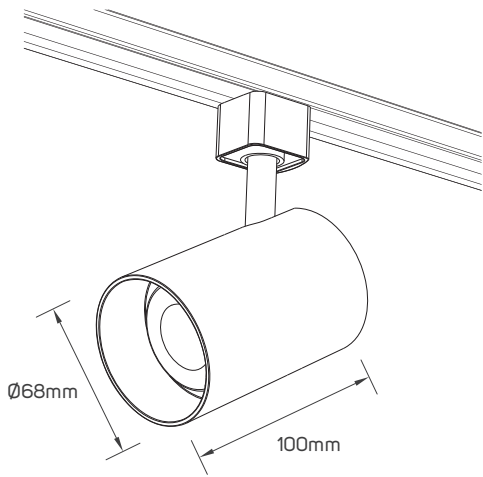

DIMENSIONS