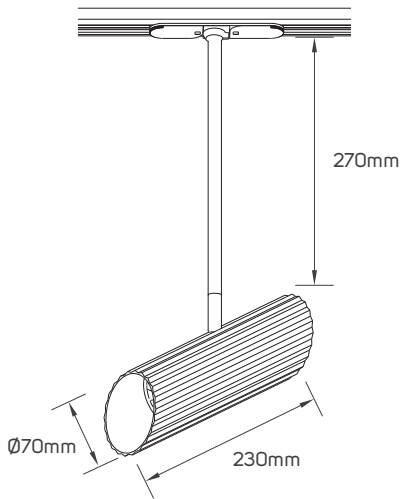

IP Rating	IP20
Body Material	Aluminum
Voltage	AC220-240V
Frequency	50/60HZ
Maximum Wattage	Max.9W
Directional or Non Directional	Non Directional
Fixed or Adjustable	Adjustable
Cable Dimensions	0.5mm ² x100mm

DIMENSIONS

611517 - 611518

611519 - 611520

611525 - 611526

DIMENSIONS

612009 - 612010

612019 - 612020

612021 - 612022

DIMENSIONS

612027 - 612028

612055 - 612056

612607 - 612608

| DIMENSIONS

612609 - 612610

APPLICATION PICTURE

This image is for display purpose only, the image may differ from the actual product, as the product is subject to modification provided without prior notice.