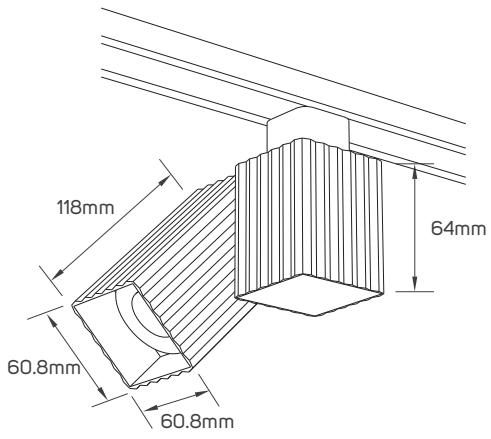

IP Rating	IP20
Body Material	Aluminum
Voltage	AC220-240V
Frequency	50/60HZ
Maximum Wattage	Max.9W
Directional or Non Directional	Non Directional
Fixed or Adjustable	Adjustable
Cable Dimensions	0.5mm ² x100mm

DIMENSIONS

611517 - 611518

611519 - 611520

611525 - 611526

DIMENSIONS

612009 - 612010

612019 - 612020

612021 - 612022

DIMENSIONS

612027 - 612028

612055 - 612056

612607 - 612608

| DIMENSIONS

612609 - 612610

APPLICATION PICTURE

This image is for display purpose only, the image may differ from the actual product, as the product is subject to modification provided without prior notice.