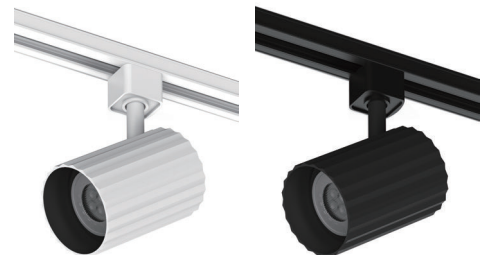

SPECIFICATIONS

Code No.	Model No.	Body Color	Mounting Type	Lamp Holder Type	Dimensions
611517	ILSATMF01	white+black	track mounted luminaire	GU10	Ø68x100mm
611518	ILSATMF01	black	track mounted luminaire	GU10	Ø68x100mm
611519	ILSATMF02	white+black	track mounted luminaire	GU10	60x60x110mm
611520	ILSATMF02	black	track mounted luminaire	GU10	60x60x110mm
611525	ILSATMF03	white+black	track mounted luminaire	GU10	Ø68x230mm
611526	ILSATMF03	black	track mounted luminaire	GU10	Ø68x230mm
612009	ILSATMF04	white+black	track mounted luminaire	GU10	Ø68x118/64mm
612010	ILSATMF04	black	track mounted luminaire	GU10	Ø68x118/64mm
612019	ILSATMF05	white+black	track mounted luminaire	GU10	Ø70x100mm
612020	ILSATMF05	black	track mounted luminaire	GU10	Ø70x100mm
612021	ILSATMF06	white+black	track mounted luminaire	GU10	60.8x60.8x110mm
612022	ILSATMF06	black	track mounted luminaire	GU10	60.8x60.8x110mm
612027	ILSATMF07	white+black	surface-mounted on track	GU10	Ø70x230mm
612028	ILSATMF07	black	surface-mounted on track	GU10	Ø70x230mm
612055	ILSATMF08	white+black	surface-mounted on track	GU10	Ø70x118/64mm
612056	ILSATMF08	black	surface-mounted on track	GU10	Ø70x118/64mm
612607	ILSATMF71	white+black	surface-mounted on track	GU10	60x60x118/64mm
612608	ILSATMF71	black	surface-mounted on track	GU10	60x60x118/64mm
612609	ILSATMF72	white+black	surface-mounted on track	GU10	60.8x60.8x118/64mm
612610	ILSATMF72	black	surface-mounted on track	GU10	60.8x60.8x118/64mm

DIMENSIONS

611517 - 611518

611519 - 611520

611525 - 611526

DIMENSIONS

612009 - 612010

612019 - 612020

612021 - 612022

DIMENSIONS

612027 - 612028

612055 - 612056

612607 - 612608

| DIMENSIONS

612609 - 612610

APPLICATION PICTURE

This image is for display purpose only, the image may differ from the actual product, as the product is subject to modification provided without prior notice.