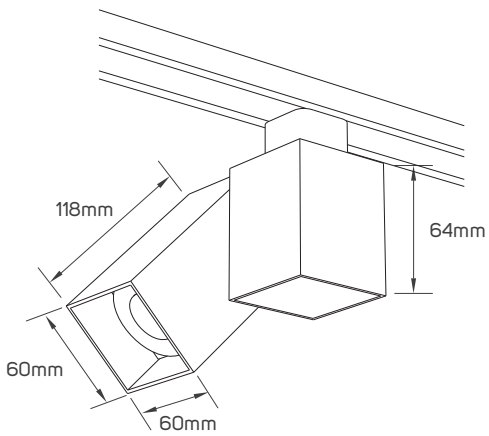

IP Rating	IP20
Body Material	Aluminum
Voltage	AC220-240V
Frequency	50/60HZ
Maximum Wattage	Max.9W
Directional or Non Directional	Non Directional
Fixed or Adjustable	Adjustable
Cable Dimensions	0.5mm ² x100mm

DIMENSIONS

611517 - 611518

611519 - 611520

611525 - 611526

DIMENSIONS

612009 - 612010

612019 - 612020

612021 - 612022

DIMENSIONS

612027 - 612028

612055 - 612056

612607 - 612608

| DIMENSIONS

612609 - 612610

APPLICATION PICTURE

This image is for display purpose only, the image may differ from the actual product, as the product is subject to modification provided without prior notice.