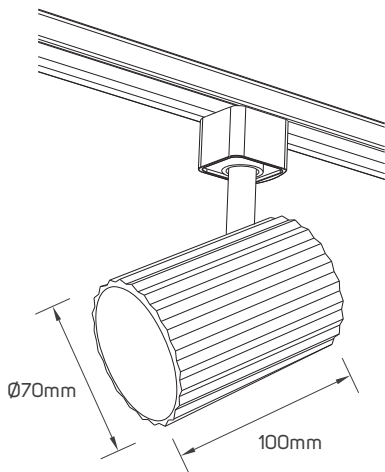

SPECIFICATIONS

Code No.	Model No.	Body Color	Mounting Type	Lamp Holder Type	Dimensions
611517	ILSATMF01	white+black	track mounted luminaire	GU10	Ø68x100mm
611518	ILSATMF01	black	track mounted luminaire	GU10	Ø68x100mm
611519	ILSATMF02	white+black	track mounted luminaire	GU10	60x60x110mm
611520	ILSATMF02	black	track mounted luminaire	GU10	60x60x110mm
611525	ILSATMF03	white+black	track mounted luminaire	GU10	Ø68x230mm
611526	ILSATMF03	black	track mounted luminaire	GU10	Ø68x230mm
612009	ILSATMF04	white+black	track mounted luminaire	GU10	Ø68x118/64mm
612010	ILSATMF04	black	track mounted luminaire	GU10	Ø68x118/64mm
612019	ILSATMF05	white+black	track mounted luminaire	GU10	Ø70x100mm
612020	ILSATMF05	black	track mounted luminaire	GU10	Ø70x100mm
612021	ILSATMF06	white+black	track mounted luminaire	GU10	60.8x60.8x110mm
612022	ILSATMF06	black	track mounted luminaire	GU10	60.8x60.8x110mm
612027	ILSATMF07	white+black	surface-mounted on track	GU10	Ø70x230mm
612028	ILSATMF07	black	surface-mounted on track	GU10	Ø70x230mm
612055	ILSATMF08	white+black	surface-mounted on track	GU10	Ø70x118/64mm
612056	ILSATMF08	black	surface-mounted on track	GU10	Ø70x118/64mm
612607	ILSATMF71	white+black	surface-mounted on track	GU10	60x60x118/64mm
612608	ILSATMF71	black	surface-mounted on track	GU10	60x60x118/64mm
612609	ILSATMF72	white+black	surface-mounted on track	GU10	60.8x60.8x118/64mm
612610	ILSATMF72	black	surface-mounted on track	GU10	60.8x60.8x118/64mm

DIMENSIONS

611517 - 611518

611519 - 611520

611525 - 611526

DIMENSIONS

612009 - 612010

612019 - 612020

612021 - 612022

DIMENSIONS

612027 - 612028

612055 - 612056

612607 - 612608

| DIMENSIONS

612609 - 612610

APPLICATION PICTURE

This image is for display purpose only, the image may differ from the actual product, as the product is subject to modification provided without prior notice.