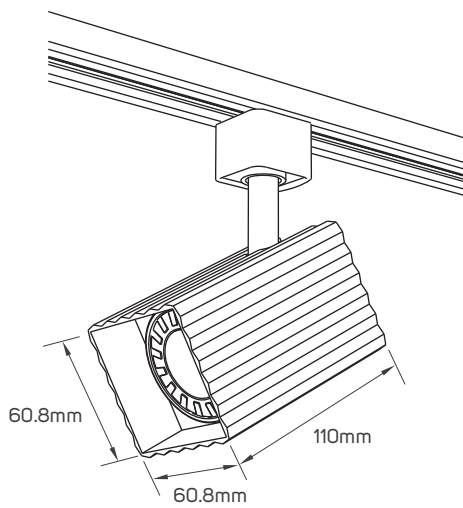

IP Rating	IP20
Body Material	Aluminum
Voltage	AC220-240V
Frequency	50/60HZ
Maximum Wattage	Max.9W
Directional or Non Directional	Non Directional
Fixed or Adjustable	Adjustable
Cable Dimensions	0.5mm ² x100mm

DIMENSIONS

611517 - 611518

611519 - 611520

611525 - 611526

DIMENSIONS

612009 - 612010

612019 - 612020

612021 - 612022

DIMENSIONS

612027 - 612028

612055 - 612056

612607 - 612608

| DIMENSIONS

612609 - 612610

APPLICATION PICTURE

This image is for display purpose only, the image may differ from the actual product, as the product is subject to modification provided without prior notice.