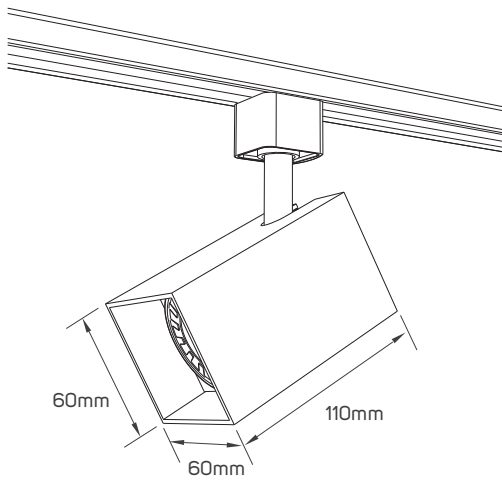

611517 - 611518