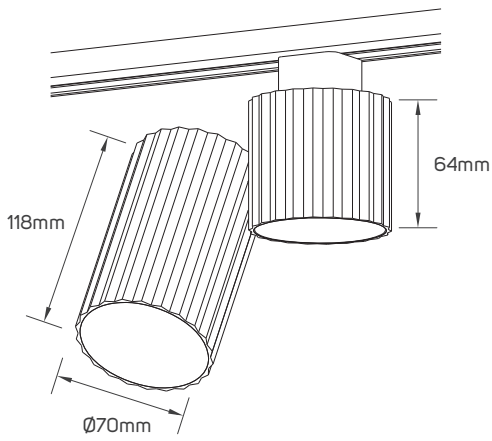

SPECIFICATIONS

Code No.	Model No.	Body Color	Mounting Type	Lamp Holder Type	Dimensions
611517	ILSATMF01	white+black	track mounted luminaire	GU10	Ø68x100mm
611518	ILSATMF01	black	track mounted luminaire	GU10	Ø68x100mm
611519	ILSATMF02	white+black	track mounted luminaire	GU10	60x60x110mm
611520	ILSATMF02	black	track mounted luminaire	GU10	60x60x110mm
611525	ILSATMF03	white+black	track mounted luminaire	GU10	Ø68x230mm
611526	ILSATMF03	black	track mounted luminaire	GU10	Ø68x230mm
612009	ILSATMF04	white+black	track mounted luminaire	GU10	Ø68x118/64mm
612010	ILSATMF04	black	track mounted luminaire	GU10	Ø68x118/64mm
612019	ILSATMF05	white+black	track mounted luminaire	GU10	Ø70x100mm
612020	ILSATMF05	black	track mounted luminaire	GU10	Ø70x100mm
612021	ILSATMF06	white+black	track mounted luminaire	GU10	60.8x60.8x110mm
612022	ILSATMF06	black	track mounted luminaire	GU10	60.8x60.8x110mm
612027	ILSATMF07	white+black	surface-mounted on track	GU10	Ø70x230mm
612028	ILSATMF07	black	surface-mounted on track	GU10	Ø70x230mm
612055	ILSATMF08	white+black	surface-mounted on track	GU10	Ø70x118/64mm
612056	ILSATMF08	black	surface-mounted on track	GU10	Ø70x118/64mm
612607	ILSATMF71	white+black	surface-mounted on track	GU10	60x60x118/64mm
612608	ILSATMF71	black	surface-mounted on track	GU10	60x60x118/64mm
612609	ILSATMF72	white+black	surface-mounted on track	GU10	60.8x60.8x118/64mm
612610	ILSATMF72	black	surface-mounted on track	GU10	60.8x60.8x118/64mm

DIMENSIONS

611517 - 611518

611519 - 611520

611525 - 611526

DIMENSIONS

612009 - 612010

612019 - 612020

612021 - 612022

DIMENSIONS

612027 - 612028

612055 - 612056

612607 - 612608

| DIMENSIONS

612609 - 612610

APPLICATION PICTURE

This image is for display purpose only, the image may differ from the actual product, as the product is subject to modification provided without prior notice.