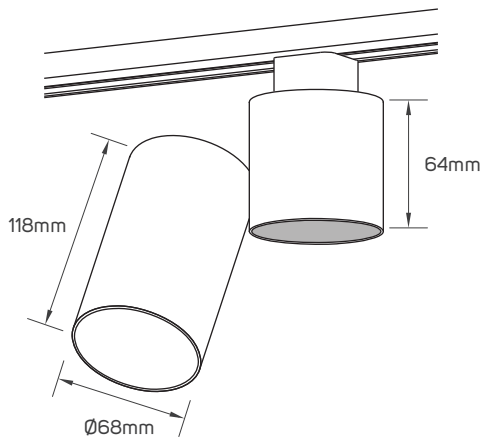

SPECIFICATIONS

Code No.	Model No.	Body Color	Mounting Type	Lamp Holder Type	Dimensions
611517	ILSATMF01	white+black	track mounted luminaire	GU10	Ø68x100mm
611518	ILSATMF01	black	track mounted luminaire	GU10	Ø68x100mm
611519	ILSATMF02	white+black	track mounted luminaire	GU10	60x60x110mm
611520	ILSATMF02	black	track mounted luminaire	GU10	60x60x110mm
611525	ILSATMF03	white+black	track mounted luminaire	GU10	Ø68x230mm
611526	ILSATMF03	black	track mounted luminaire	GU10	Ø68x230mm
612009	ILSATMF04	white+black	track mounted luminaire	GU10	Ø68x118/64mm
612010	ILSATMF04	black	track mounted luminaire	GU10	Ø68x118/64mm
612019	ILSATMF05	white+black	track mounted luminaire	GU10	Ø70x100mm
612020	ILSATMF05	black	track mounted luminaire	GU10	Ø70x100mm
612021	ILSATMF06	white+black	track mounted luminaire	GU10	60.8x60.8x110mm
612022	ILSATMF06	black	track mounted luminaire	GU10	60.8x60.8x110mm
612027	ILSATMF07	white+black	surface-mounted on track	GU10	Ø70x230mm
612028	ILSATMF07	black	surface-mounted on track	GU10	Ø70x230mm
612055	ILSATMF08	white+black	surface-mounted on track	GU10	Ø70x118/64mm
612056	ILSATMF08	black	surface-mounted on track	GU10	Ø70x118/64mm
612607	ILSATMF71	white+black	surface-mounted on track	GU10	60x60x118/64mm
612608	ILSATMF71	black	surface-mounted on track	GU10	60x60x118/64mm
612609	ILSATMF72	white+black	surface-mounted on track	GU10	60.8x60.8x118/64mm
612610	ILSATMF72	black	surface-mounted on track	GU10	60.8x60.8x118/64mm

DIMENSIONS

611517 - 611518

611519 - 611520

611525 - 611526

DIMENSIONS

612009 - 612010

612019 - 612020

612021 - 612022

DIMENSIONS

612027 - 612028

612055 - 612056

612607 - 612608

| DIMENSIONS

612609 - 612610

APPLICATION PICTURE

This image is for display purpose only, the image may differ from the actual product, as the product is subject to modification provided without prior notice.