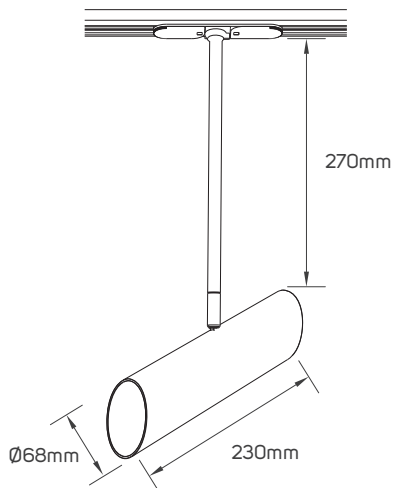

611519 - 611520