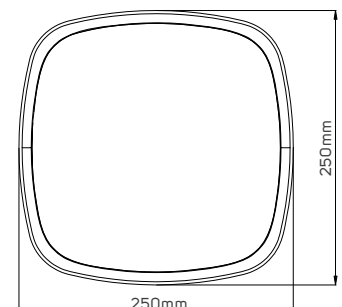

DIMENSIONS

| Code No. | Model No. | Diameter | Height | Length | Width |
|----------|--------------|----------|--------|--------|-------|
| 541093 | ILS20SMOCL01 | | 60 | 250 | 250 |
| 541097 | ILS20SMOCL01 | | 60 | 250 | 250 |
| 541135 | ILS20SMOCL02 | 250 | 56 | | |
| 541136 | ILS20SMOCL02 | 250 | 56 | | |
| 541137 | ILS30SMOCL01 | 320 | 60 | | |
| 541138 | ILS30SMOCL01 | 320 | 60 | | |

541135, 541136

541137, 541138

541093, 541097

APPLICATION PICTURE

This image is for display purpose only, the image may differ from the actual product, as the product is subject to modification provided without prior notice.