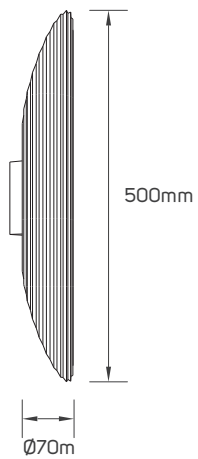

IP Rating	IP20
Body Material	Aluminum
Voltage	AC220-240V
Frequency	50/60HZ
Maximum Wattage	Max.9W
Mounting Type	Surface Mounted on Wall
Directional or Non Directional	Non Directional
Cable Dimensions	0.5mm ² x100mm

SPECIFICATIONS

Code No.	Model No.	Cable Dimensions	Dimensions	Cutting Size
612007	ILSASMWF01	0.5mm ² x250mm	Ø68x100mm	20x70x130mm
612008	ILSASMWF01	0.5mm ² x250mm	Ø68x100mm	20x70x130mm
612053	ILSASMWF02	0.5mm ² x250mm	Ø70x100mm	20x70x130mm
612054	ILSASMWF02	0.5mm ² x250mm	Ø70x100mm	20x70x130mm
612092	ILSSMWF01	0.5mm ² x150mm	Ø70x120mm	/
612093	ILSSMWF02	0.5mm ² x80mm	Ø70x180mm	/
612094	ILSSMWF03	0.5mm ² x80mm	Ø70x300mm	/
612095	ILSSMWF04	0.5mm ² x80mm	Ø70x500mm	/
612096	ILSSMWF05	0.5mm ² x100mm	24x110x180mm	70x100mm
612582	ILSSMWF01	/	Ø70x120mm	100x45x22mm
612583	ILSSMWF02	/	Ø70x180mm	100x45x22mm
612584	ILSSMWF03	/	Ø70x300mm	100x45x22mm
612585	ILSSMWF04	/	Ø70x500mm	100x45x22mm
612586	ILSSMWF05	/	24x110x180mm	70x100x20mm
612662	ILSSMWF07	0.75mm ² x150mm	Ø91.5x140mm	/
612663	ILSSMWF07	0.75mm ² x150mm	Ø91.5x140mm	/
612664	ILSSMWF08	0.5mm ² x150mm	86x121.6x180mm	/
612665	ILSSMWF08	0.5mm ² x150mm	86x121.6x180mm	/
612672	ILSSMWF12	0.5mm ² x150mm	77x81x120mm	/
612673	ILSSMWF12	0.5mm ² x150mm	77x81x120mm	/
612674	ILSSMWF13	0.5mm ² x150mm	77x81x180mm	/
612675	ILSSMWF13	0.5mm ² x150mm	77x81x180mm	/

DIMENSIONS

612007 - 612008

612053 - 612054

612092 - 612582

DIMENSIONS

612093 - 612583

612094 - 612584

612095 - 612585

DIMENSIONS

612096 - 612586

612662 - 612663

612664 - 612665

I DIMENSIONS

612672 - 612673

612674 - 612675

APPLICATION PICTURE