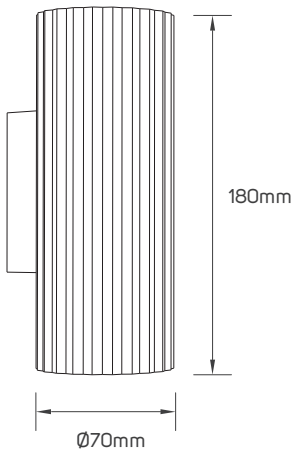

IP Rating	IP20
Body Material	Aluminum
Voltage	AC220-240V
Frequency	50/60HZ
Maximum Wattage	Max.9W
Mounting Type	Surface Mounted on Wall
Directional or Non Directional	Non Directional
Cable Dimensions	0.5mm ² x100mm

SPECIFICATIONS

Code No.	Model No.	Cable Dimensions	Dimensions	Cutting Size
612007	ILSASMWF01	0.5mm ² x250mm	Ø68x100mm	20x70x130mm
612008	ILSASMWF01	0.5mm ² x250mm	Ø68x100mm	20x70x130mm
612053	ILSASMWF02	0.5mm ² x250mm	Ø70x100mm	20x70x130mm
612054	ILSASMWF02	0.5mm ² x250mm	Ø70x100mm	20x70x130mm
612092	ILSSMWF01	0.5mm ² x150mm	Ø70x120mm	/
612093	ILSSMWF02	0.5mm ² x80mm	Ø70x180mm	/
612094	ILSSMWF03	0.5mm ² x80mm	Ø70x300mm	/
612095	ILSSMWF04	0.5mm ² x80mm	Ø70x500mm	/
612096	ILSSMWF05	0.5mm ² x100mm	24x110x180mm	70x100mm
612582	ILSSMWF01	/	Ø70x120mm	100x45x22mm
612583	ILSSMWF02	/	Ø70x180mm	100x45x22mm
612584	ILSSMWF03	/	Ø70x300mm	100x45x22mm
612585	ILSSMWF04	/	Ø70x500mm	100x45x22mm
612586	ILSSMWF05	/	24x110x180mm	70x100x20mm
612662	ILSSMWF07	0.75mm ² x150mm	Ø91.5x140mm	/
612663	ILSSMWF07	0.75mm ² x150mm	Ø91.5x140mm	/
612664	ILSSMWF08	0.5mm ² x150mm	86x121.6x180mm	/
612665	ILSSMWF08	0.5mm ² x150mm	86x121.6x180mm	/
612672	ILSSMWF12	0.5mm ² x150mm	77x81x120mm	/
612673	ILSSMWF12	0.5mm ² x150mm	77x81x120mm	/
612674	ILSSMWF13	0.5mm ² x150mm	77x81x180mm	/
612675	ILSSMWF13	0.5mm ² x150mm	77x81x180mm	/

DIMENSIONS

612007 - 612008

612053 - 612054

612092 - 612582

DIMENSIONS

612093 - 612583

612094 - 612584

612095 - 612585

DIMENSIONS

612096 - 612586

612662 - 612663

612664 - 612665

I DIMENSIONS

612672 - 612673

612674 - 612675

APPLICATION PICTURE