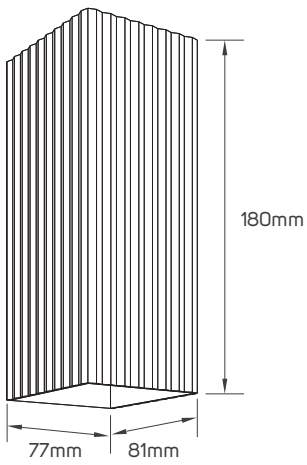

IP Rating	IP20
Body Material	Aluminum
Voltage	AC220-240V
Frequency	50/60HZ
Maximum Wattage	Max.9W
Mounting Type	Surface Mounted on Wall
Directional or Non Directional	Non Directional
Cable Dimensions	0.5mm ² x100mm

SPECIFICATIONS

Code No.	Model No.	Cable Dimensions	Dimensions	Cutting Size
612007	ILSASMWF01	0.5mm ² x250mm	Ø68x100mm	20x70x130mm
612008	ILSASMWF01	0.5mm ² x250mm	Ø68x100mm	20x70x130mm
612053	ILSASMWF02	0.5mm ² x250mm	Ø70x100mm	20x70x130mm
612054	ILSASMWF02	0.5mm ² x250mm	Ø70x100mm	20x70x130mm
612092	ILSSMWF01	0.5mm ² x150mm	Ø70x120mm	/
612093	ILSSMWF02	0.5mm ² x80mm	Ø70x180mm	/
612094	ILSSMWF03	0.5mm ² x80mm	Ø70x300mm	/
612095	ILSSMWF04	0.5mm ² x80mm	Ø70x500mm	/
612096	ILSSMWF05	0.5mm ² x100mm	24x110x180mm	70x100mm
612582	ILSSMWF01	/	Ø70x120mm	100x45x22mm
612583	ILSSMWF02	/	Ø70x180mm	100x45x22mm
612584	ILSSMWF03	/	Ø70x300mm	100x45x22mm
612585	ILSSMWF04	/	Ø70x500mm	100x45x22mm
612586	ILSSMWF05	/	24x110x180mm	70x100x20mm
612662	ILSSMWF07	0.75mm ² x150mm	Ø91.5x140mm	/
612663	ILSSMWF07	0.75mm ² x150mm	Ø91.5x140mm	/
612664	ILSSMWF08	0.5mm ² x150mm	86x121.6x180mm	/
612665	ILSSMWF08	0.5mm ² x150mm	86x121.6x180mm	/
612672	ILSSMWF12	0.5mm ² x150mm	77x81x120mm	/
612673	ILSSMWF12	0.5mm ² x150mm	77x81x120mm	/
612674	ILSSMWF13	0.5mm ² x150mm	77x81x180mm	/
612675	ILSSMWF13	0.5mm ² x150mm	77x81x180mm	/

DIMENSIONS

612007 - 612008

612053 - 612054

612092 - 612582

DIMENSIONS

612093 - 612583

612094 - 612584

612095 - 612585

DIMENSIONS

612096 - 612586

612662 - 612663

612664 - 612665

I DIMENSIONS

612672 - 612673

612674 - 612675

APPLICATION PICTURE