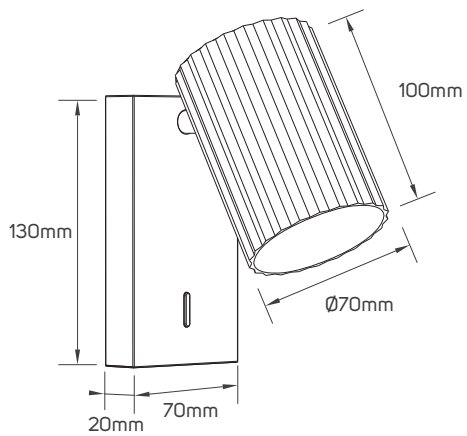

612007 - 612008