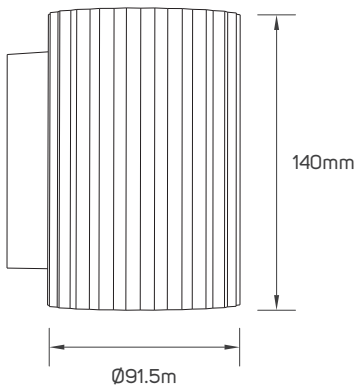

IP Rating	IP20
Body Material	Aluminum
Voltage	AC220-240V
Frequency	50/60HZ
Maximum Wattage	Max.9W
Mounting Type	Surface Mounted on Wall
Directional or Non Directional	Non Directional
Cable Dimensions	0.5mm ² x100mm

SPECIFICATIONS

Code No.	Model No.	Cable Dimensions	Dimensions	Cutting Size
612007	ILSASMWF01	0.5mm ² x250mm	Ø68x100mm	20x70x130mm
612008	ILSASMWF01	0.5mm ² x250mm	Ø68x100mm	20x70x130mm
612053	ILSASMWF02	0.5mm ² x250mm	Ø70x100mm	20x70x130mm
612054	ILSASMWF02	0.5mm ² x250mm	Ø70x100mm	20x70x130mm
612092	ILSSMWF01	0.5mm ² x150mm	Ø70x120mm	/
612093	ILSSMWF02	0.5mm ² x80mm	Ø70x180mm	/
612094	ILSSMWF03	0.5mm ² x80mm	Ø70x300mm	/
612095	ILSSMWF04	0.5mm ² x80mm	Ø70x500mm	/
612096	ILSSMWF05	0.5mm ² x100mm	24x110x180mm	70x100mm
612582	ILSSMWF01	/	Ø70x120mm	100x45x22mm
612583	ILSSMWF02	/	Ø70x180mm	100x45x22mm
612584	ILSSMWF03	/	Ø70x300mm	100x45x22mm
612585	ILSSMWF04	/	Ø70x500mm	100x45x22mm
612586	ILSSMWF05	/	24x110x180mm	70x100x20mm
612662	ILSSMWF07	0.75mm ² x150mm	Ø91.5x140mm	/
612663	ILSSMWF07	0.75mm ² x150mm	Ø91.5x140mm	/
612664	ILSSMWF08	0.5mm ² x150mm	86x121.6x180mm	/
612665	ILSSMWF08	0.5mm ² x150mm	86x121.6x180mm	/
612672	ILSSMWF12	0.5mm ² x150mm	77x81x120mm	/
612673	ILSSMWF12	0.5mm ² x150mm	77x81x120mm	/
612674	ILSSMWF13	0.5mm ² x150mm	77x81x180mm	/
612675	ILSSMWF13	0.5mm ² x150mm	77x81x180mm	/

DIMENSIONS

612007 - 612008

612053 - 612054

612092 - 612582

DIMENSIONS

612093 - 612583

612094 - 612584

612095 - 612585

DIMENSIONS

612096 - 612586

612662 - 612663

612664 - 612665

I DIMENSIONS

612672 - 612673

612674 - 612675

APPLICATION PICTURE