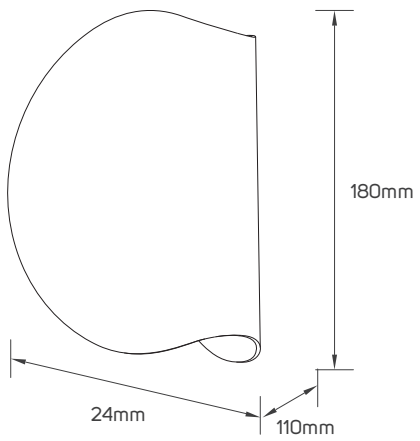

IP Rating	IP20
Body Material	Aluminum
Voltage	AC220-240V
Frequency	50/60HZ
Maximum Wattage	Max.9W
Mounting Type	Surface Mounted on Wall
Directional or Non Directional	Non Directional
Cable Dimensions	0.5mm ² x100mm

SPECIFICATIONS

Code No.	Model No.	Cable Dimensions	Dimensions	Cutting Size
612007	ILSASMWF01	0.5mm ² x250mm	Ø68x100mm	20x70x130mm
612008	ILSASMWF01	0.5mm ² x250mm	Ø68x100mm	20x70x130mm
612053	ILSASMWF02	0.5mm ² x250mm	Ø70x100mm	20x70x130mm
612054	ILSASMWF02	0.5mm ² x250mm	Ø70x100mm	20x70x130mm
612092	ILSSMWF01	0.5mm ² x150mm	Ø70x120mm	/
612093	ILSSMWF02	0.5mm ² x80mm	Ø70x180mm	/
612094	ILSSMWF03	0.5mm ² x80mm	Ø70x300mm	/
612095	ILSSMWF04	0.5mm ² x80mm	Ø70x500mm	/
612096	ILSSMWF05	0.5mm ² x100mm	24x110x180mm	70x100mm
612582	ILSSMWF01	/	Ø70x120mm	100x45x22mm
612583	ILSSMWF02	/	Ø70x180mm	100x45x22mm
612584	ILSSMWF03	/	Ø70x300mm	100x45x22mm
612585	ILSSMWF04	/	Ø70x500mm	100x45x22mm
612586	ILSSMWF05	/	24x110x180mm	70x100x20mm
612662	ILSSMWF07	0.75mm ² x150mm	Ø91.5x140mm	/
612663	ILSSMWF07	0.75mm ² x150mm	Ø91.5x140mm	/
612664	ILSSMWF08	0.5mm ² x150mm	86x121.6x180mm	/
612665	ILSSMWF08	0.5mm ² x150mm	86x121.6x180mm	/
612672	ILSSMWF12	0.5mm ² x150mm	77x81x120mm	/
612673	ILSSMWF12	0.5mm ² x150mm	77x81x120mm	/
612674	ILSSMWF13	0.5mm ² x150mm	77x81x180mm	/
612675	ILSSMWF13	0.5mm ² x150mm	77x81x180mm	/

DIMENSIONS

612007 - 612008

612053 - 612054

612092 - 612582

DIMENSIONS

612093 - 612583

612094 - 612584

612095 - 612585

DIMENSIONS

612096 - 612586

612662 - 612663

612664 - 612665

I DIMENSIONS

612672 - 612673

612674 - 612675

APPLICATION PICTURE