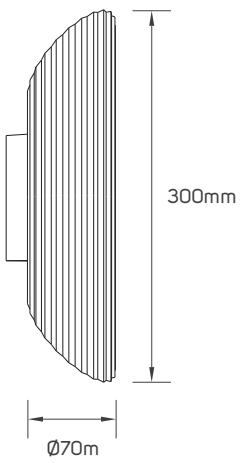

IP Rating	IP20
Body Material	Aluminum
Voltage	AC220-240V
Frequency	50/60HZ
Maximum Wattage	Max.9W
Mounting Type	Surface Mounted on Wall
Directional or Non Directional	Non Directional
Cable Dimensions	0.5mm ² x100mm

SPECIFICATIONS

Code No.	Model No.	Cable Dimensions	Dimensions	Cutting Size
612007	ILSASMWF01	0.5mm ² x250mm	Ø68x100mm	20x70x130mm
612008	ILSASMWF01	0.5mm ² x250mm	Ø68x100mm	20x70x130mm
612053	ILSASMWF02	0.5mm ² x250mm	Ø70x100mm	20x70x130mm
612054	ILSASMWF02	0.5mm ² x250mm	Ø70x100mm	20x70x130mm
612092	ILSSMWF01	0.5mm ² x150mm	Ø70x120mm	/
612093	ILSSMWF02	0.5mm ² x80mm	Ø70x180mm	/
612094	ILSSMWF03	0.5mm ² x80mm	Ø70x300mm	/
612095	ILSSMWF04	0.5mm ² x80mm	Ø70x500mm	/
612096	ILSSMWF05	0.5mm ² x100mm	24x110x180mm	70x100mm
612582	ILSSMWF01	/	Ø70x120mm	100x45x22mm
612583	ILSSMWF02	/	Ø70x180mm	100x45x22mm
612584	ILSSMWF03	/	Ø70x300mm	100x45x22mm
612585	ILSSMWF04	/	Ø70x500mm	100x45x22mm
612586	ILSSMWF05	/	24x110x180mm	70x100x20mm
612662	ILSSMWF07	0.75mm ² x150mm	Ø91.5x140mm	/
612663	ILSSMWF07	0.75mm ² x150mm	Ø91.5x140mm	/
612664	ILSSMWF08	0.5mm ² x150mm	86x121.6x180mm	/
612665	ILSSMWF08	0.5mm ² x150mm	86x121.6x180mm	/
612672	ILSSMWF12	0.5mm ² x150mm	77x81x120mm	/
612673	ILSSMWF12	0.5mm ² x150mm	77x81x120mm	/
612674	ILSSMWF13	0.5mm ² x150mm	77x81x180mm	/
612675	ILSSMWF13	0.5mm ² x150mm	77x81x180mm	/

DIMENSIONS

612007 - 612008

612053 - 612054

612092 - 612582

DIMENSIONS

612093 - 612583

612094 - 612584

612095 - 612585

DIMENSIONS

612096 - 612586

612662 - 612663

612664 - 612665

I DIMENSIONS

612672 - 612673

612674 - 612675

APPLICATION PICTURE