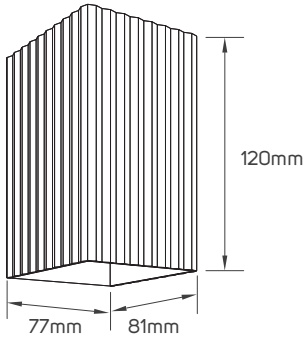

IP Rating	IP20
Body Material	Aluminum
Voltage	AC220-240V
Frequency	50/60HZ
Maximum Wattage	Max.9W
Mounting Type	Surface Mounted on Wall
Directional or Non Directional	Non Directional
Cable Dimensions	0.5mm ² x100mm

SPECIFICATIONS

Code No.	Model No.	Cable Dimensions	Dimensions	Cutting Size
612007	ILSASMWF01	0.5mm ² x250mm	Ø68x100mm	20x70x130mm
612008	ILSASMWF01	0.5mm ² x250mm	Ø68x100mm	20x70x130mm
612053	ILSASMWF02	0.5mm ² x250mm	Ø70x100mm	20x70x130mm
612054	ILSASMWF02	0.5mm ² x250mm	Ø70x100mm	20x70x130mm
612092	ILSSMWF01	0.5mm ² x150mm	Ø70x120mm	/
612093	ILSSMWF02	0.5mm ² x80mm	Ø70x180mm	/
612094	ILSSMWF03	0.5mm ² x80mm	Ø70x300mm	/
612095	ILSSMWF04	0.5mm ² x80mm	Ø70x500mm	/
612096	ILSSMWF05	0.5mm ² x100mm	24x110x180mm	70x100mm
612582	ILSSMWF01	/	Ø70x120mm	100x45x22mm
612583	ILSSMWF02	/	Ø70x180mm	100x45x22mm
612584	ILSSMWF03	/	Ø70x300mm	100x45x22mm
612585	ILSSMWF04	/	Ø70x500mm	100x45x22mm
612586	ILSSMWF05	/	24x110x180mm	70x100x20mm
612662	ILSSMWF07	0.75mm ² x150mm	Ø91.5x140mm	/
612663	ILSSMWF07	0.75mm ² x150mm	Ø91.5x140mm	/
612664	ILSSMWF08	0.5mm ² x150mm	86x121.6x180mm	/
612665	ILSSMWF08	0.5mm ² x150mm	86x121.6x180mm	/
612672	ILSSMWF12	0.5mm ² x150mm	77x81x120mm	/
612673	ILSSMWF12	0.5mm ² x150mm	77x81x120mm	/
612674	ILSSMWF13	0.5mm ² x150mm	77x81x180mm	/
612675	ILSSMWF13	0.5mm ² x150mm	77x81x180mm	/

DIMENSIONS

612007 - 612008

612053 - 612054

612092 - 612582

DIMENSIONS

612093 - 612583

612094 - 612584

612095 - 612585

DIMENSIONS

612096 - 612586

612662 - 612663

612664 - 612665

I DIMENSIONS

612672 - 612673

612674 - 612675

APPLICATION PICTURE