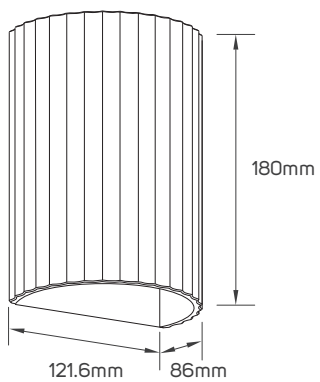

IP Rating	IP20
Body Material	Aluminum
Voltage	AC220-240V
Frequency	50/60HZ
Maximum Wattage	Max.9W
Mounting Type	Surface Mounted on Wall
Directional or Non Directional	Non Directional
Cable Dimensions	0.5mm ² x100mm

SPECIFICATIONS

Code No.	Model No.	Cable Dimensions	Dimensions	Cutting Size
612007	ILSASMWF01	0.5mm ² x250mm	Ø68x100mm	20x70x130mm
612008	ILSASMWF01	0.5mm ² x250mm	Ø68x100mm	20x70x130mm
612053	ILSASMWF02	0.5mm ² x250mm	Ø70x100mm	20x70x130mm
612054	ILSASMWF02	0.5mm ² x250mm	Ø70x100mm	20x70x130mm
612092	ILSSMWF01	0.5mm ² x150mm	Ø70x120mm	/
612093	ILSSMWF02	0.5mm ² x80mm	Ø70x180mm	/
612094	ILSSMWF03	0.5mm ² x80mm	Ø70x300mm	/
612095	ILSSMWF04	0.5mm ² x80mm	Ø70x500mm	/
612096	ILSSMWF05	0.5mm ² x100mm	24x110x180mm	70x100mm
612582	ILSSMWF01	/	Ø70x120mm	100x45x22mm
612583	ILSSMWF02	/	Ø70x180mm	100x45x22mm
612584	ILSSMWF03	/	Ø70x300mm	100x45x22mm
612585	ILSSMWF04	/	Ø70x500mm	100x45x22mm
612586	ILSSMWF05	/	24x110x180mm	70x100x20mm
612662	ILSSMWF07	0.75mm ² x150mm	Ø91.5x140mm	/
612663	ILSSMWF07	0.75mm ² x150mm	Ø91.5x140mm	/
612664	ILSSMWF08	0.5mm ² x150mm	86x121.6x180mm	/
612665	ILSSMWF08	0.5mm ² x150mm	86x121.6x180mm	/
612672	ILSSMWF12	0.5mm ² x150mm	77x81x120mm	/
612673	ILSSMWF12	0.5mm ² x150mm	77x81x120mm	/
612674	ILSSMWF13	0.5mm ² x150mm	77x81x180mm	/
612675	ILSSMWF13	0.5mm ² x150mm	77x81x180mm	/

DIMENSIONS

612007 - 612008

612053 - 612054

612092 - 612582

DIMENSIONS

612093 - 612583

612094 - 612584

612095 - 612585

DIMENSIONS

612096 - 612586

612662 - 612663

612664 - 612665

I DIMENSIONS

612672 - 612673

612674 - 612675

APPLICATION PICTURE