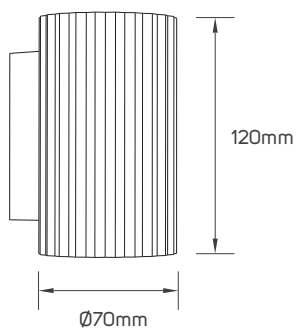

IP Rating	IP20
Body Material	Aluminum
Voltage	AC220-240V
Frequency	50/60HZ
Maximum Wattage	Max.9W
Mounting Type	Surface Mounted on Wall
Directional or Non Directional	Non Directional
Cable Dimensions	0.5mm ² x100mm

SPECIFICATIONS

Code No.	Model No.	Cable Dimensions	Dimensions	Cutting Size
612007	ILSASMWF01	0.5mm ² x250mm	Ø68x100mm	20x70x130mm
612008	ILSASMWF01	0.5mm ² x250mm	Ø68x100mm	20x70x130mm
612053	ILSASMWF02	0.5mm ² x250mm	Ø70x100mm	20x70x130mm
612054	ILSASMWF02	0.5mm ² x250mm	Ø70x100mm	20x70x130mm
612092	ILSSMWF01	0.5mm ² x150mm	Ø70x120mm	/
612093	ILSSMWF02	0.5mm ² x80mm	Ø70x180mm	/
612094	ILSSMWF03	0.5mm ² x80mm	Ø70x300mm	/
612095	ILSSMWF04	0.5mm ² x80mm	Ø70x500mm	/
612096	ILSSMWF05	0.5mm ² x100mm	24x110x180mm	70x100mm
612582	ILSSMWF01	/	Ø70x120mm	100x45x22mm
612583	ILSSMWF02	/	Ø70x180mm	100x45x22mm
612584	ILSSMWF03	/	Ø70x300mm	100x45x22mm
612585	ILSSMWF04	/	Ø70x500mm	100x45x22mm
612586	ILSSMWF05	/	24x110x180mm	70x100x20mm
612662	ILSSMWF07	0.75mm ² x150mm	Ø91.5x140mm	/
612663	ILSSMWF07	0.75mm ² x150mm	Ø91.5x140mm	/
612664	ILSSMWF08	0.5mm ² x150mm	86x121.6x180mm	/
612665	ILSSMWF08	0.5mm ² x150mm	86x121.6x180mm	/
612672	ILSSMWF12	0.5mm ² x150mm	77x81x120mm	/
612673	ILSSMWF12	0.5mm ² x150mm	77x81x120mm	/
612674	ILSSMWF13	0.5mm ² x150mm	77x81x180mm	/
612675	ILSSMWF13	0.5mm ² x150mm	77x81x180mm	/

DIMENSIONS

612007 - 612008

612053 - 612054

612092 - 612582

DIMENSIONS

612093 - 612583

612094 - 612584

612095 - 612585

DIMENSIONS

612096 - 612586

612662 - 612663

612664 - 612665

I DIMENSIONS

612672 - 612673

612674 - 612675

APPLICATION PICTURE