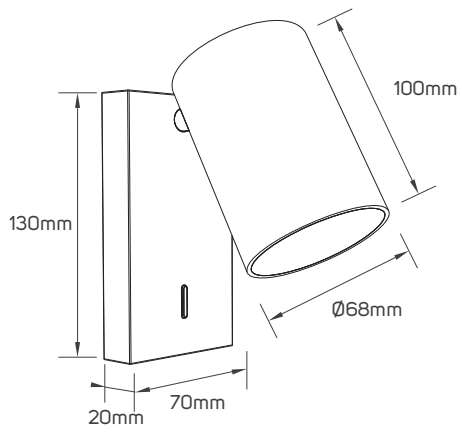

DIMENSIONS