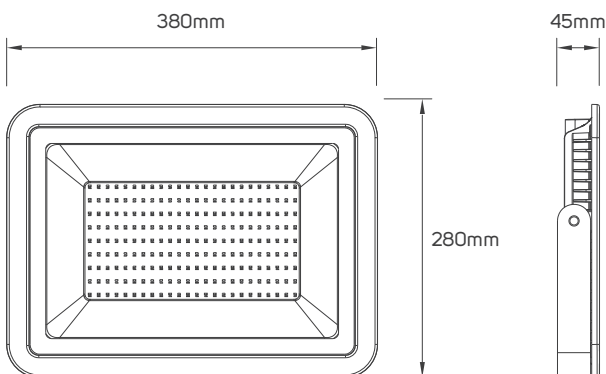

AREAS OF APPLICATION

Hospitality

Shopping Center

Commercial

Educational Center

TECHNICAL OPERATING & ELECTRICAL DATA

Body Color	Grey
IP Rating	IP65
CRI	80
Lumen	14500-19500lm/M+/-10%
Voltage	AC220-240V
Frequency	50/60Hz
Ambient Temperature	-20°C-35°C
Dimmable or Not	No
Beam Angle	110°
Life Span	30000h

SPECIFICATIONS

Code No.	Model No.	Power	Lumen	Efficacy	CCT	Light Color Designation	Dimensions
612406	ILS150FL830WW02	150W	14500lm	96.67	3000K	warm white	380x280x45mm
612407	ILS150FL840NW02	150W	14800lm	98.67	4000K	natural white	380x280x45mm
612408	ILS150FL857DL02	150W	15000lm	100.00	5700K	day light	380x280x45mm
612409	ILS200FL830WW01	200W	18500lm	92.50	3000K	warm white	380x280x45mm
612410	ILS200FL840NW01	200W	19300lm	96.50	4000K	natural white	380x280x45mm
612411	ILS200FL857DL01	200W	19500lm	97.50	5700K	day light	380x280x45mm

DIMENSIONS

APPLICATION PICTURE

This image is for display purpose only, the image may differ from the actual product, as the product is subject to modification provided without prior notice.

LED FLOOD LUMINAIRE SERIES 2