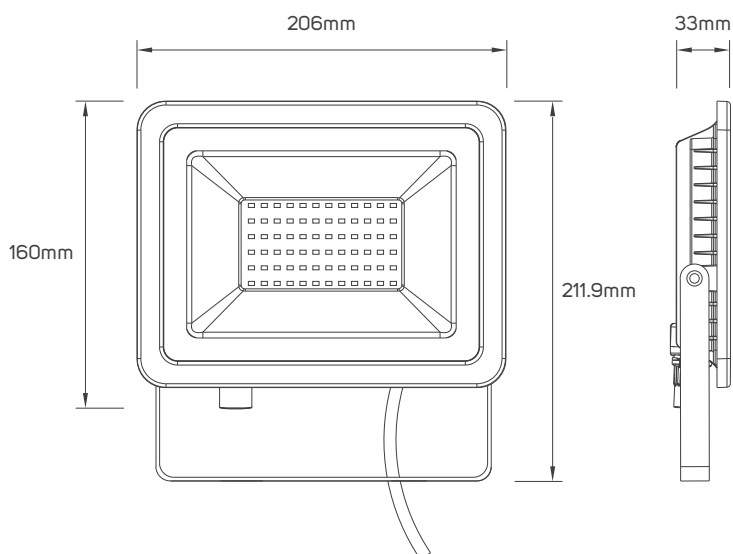

AREAS OF APPLICATION

Hospitality

Shopping Center

Commercial

Educational Center

TECHNICAL OPERATING & ELECTRICAL DATA

Body Color	Grey
IP Rating	IP65
Rated Power	50W
CRI	80
Lumen	4850-5000lm/M+/-10%
Voltage	AC220-240V
Frequency	50/60Hz
Ambient Temperature	-20°C-35°C
Dimmable or Not	No
Beam Angle	50°
Life Span	30000h

SPECIFICATIONS

Code No.	Model No.	Power	Lumen	CRI	CCT	Efficacy	Light Color Designation	Dimensions
612400	ILS50FL830WW01	50W	4850lm	80	3000K	97.00	warm white	206x160x33mm
612401	ILS50FL840NW01	50W	4950lm	80	4000K	99.00	normal white	206x160x33mm
612402	ILS50FL857DL01	50W	5000lm	80	5700K	100.00	daylight	206x160x33mm

DIMENSIONS

APPLICATION PICTURE

This image is for display purpose only, the image may differ from the actual product, as the product is subject to modification provided without prior notice.

LED FLOOD LUMINAIRE SERIES 1