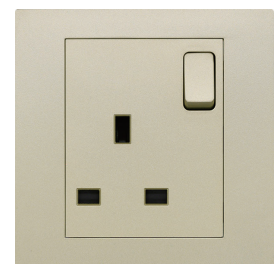

DIMENSIONS

531254

531255

531256

531254

531255

531256

531257

531258 - 531259

531260

531257

531258 - 531259

531260