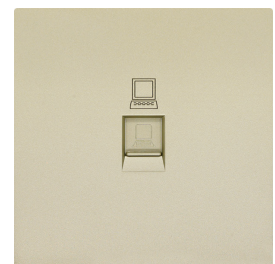

DIMENSIONS

531247 - 531248

531249 - 531250 - 531718

531251 - 531719

531247 - 531248

531249 - 531250 - 531718

531251 - 531719

531289 - 531720

531252

531253

531289 - 531720

531252

531253