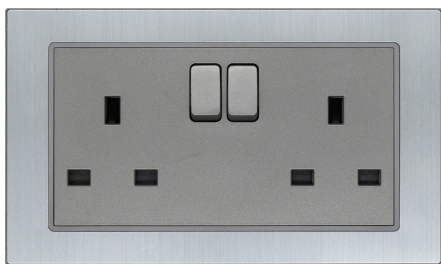

DIMENSIONS

531376

531377

531379

531378

531380