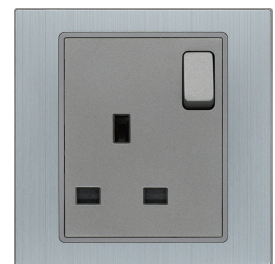

DIMENSIONS

531369

531370

531371

531375