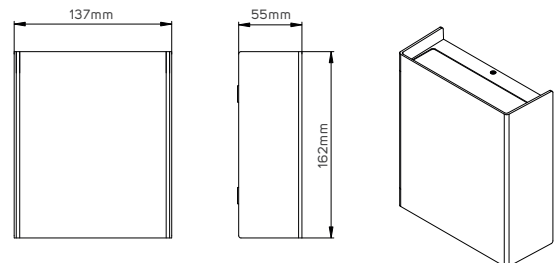

DIMENSIONS

Code No.	Model No.	Width	Length	Height
521211	ILS6WLWW22	124	88	78
521218	ILS6WLWW23	72	150	65
521219	ILS6WLWW08	72	150	65
521224	ILS3WLWW02	92	95	78
521225	ILS8WLWW01	103	141	127
521226	ILS12WLWW01	141	140	125
521255	ILS6WLWW11	102	100	100
521241	ILS6WLWW03	102	100	100
521267	ILS12WLWW15	73	180	150
521269	ILS10WLWW08	55	162	137

illus

illumination

DIMENSIONS

521211

521218, 521219

521224

521225

521226

521255, 521241

521267

521269

APPLICATION PICTURE

This image is for display purpose only, the image may differ from the actual product, as the product is subject to modification provided without prior notice.