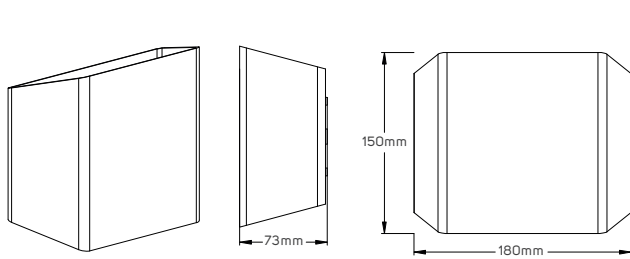

DIMENSIONS

Code No.	Model No.	Width	Length	Height
521211	ILS6WLWW22	124	88	78
521218	ILS6WLWW23	72	150	65
521219	ILS6WLWW08	72	150	65
521224	ILS3WLWW02	92	95	78
521225	ILS8WLWW01	103	141	127
521226	ILS12WLWW01	141	140	125
521255	ILS6WLWW11	102	100	100
521241	ILS6WLWW03	102	100	100
521267	ILS12WLWW15	73	180	150
521269	ILS10WLWW08	55	162	137

illus

illumination

DIMENSIONS

521211

521218, 521219

521224

521225

521226

521255, 521241

521267

521269

APPLICATION PICTURE

This image is for display purpose only, the image may differ from the actual product, as the product is subject to modification provided without prior notice.