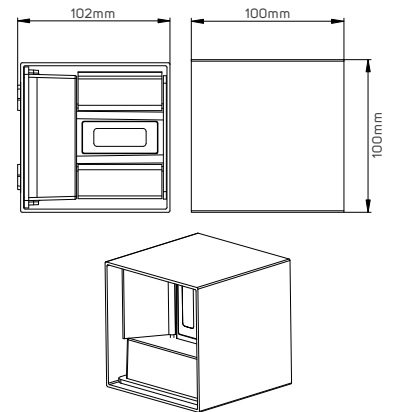

DIMENSIONS

Code No.	Model No.	Width	Length	Height
521211	ILS6WLWW22	124	88	78
521218	ILS6WLWW23	72	150	65
521219	ILS6WLWW08	72	150	65
521224	ILS3WLWW02	92	95	78
521225	ILS8WLWW01	103	141	127
521226	ILS12WLWW01	141	140	125
521255	ILS6WLWW11	102	100	100
521241	ILS6WLWW03	102	100	100
521267	ILS12WLWW15	73	180	150
521269	ILS10WLWW08	55	162	137

illus

illumination

DIMENSIONS

521211

521218, 521219

521224

521225

521226

521255, 521241

521267

521269

APPLICATION PICTURE

This image is for display purpose only, the image may differ from the actual product, as the product is subject to modification provided without prior notice.