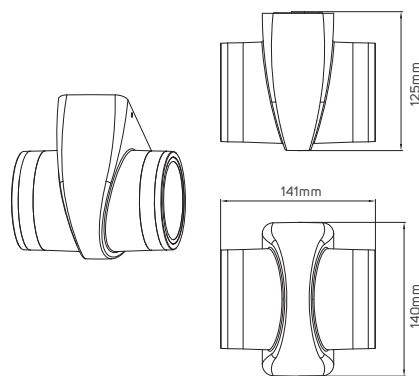

DIMENSIONS

Code No.	Model No.	Width	Length	Height
521211	ILS6WLWW22	124	88	78
521218	ILS6WLWW23	72	150	65
521219	ILS6WLWW08	72	150	65
521224	ILS3WLWW02	92	95	78
521225	ILS8WLWW01	103	141	127
521226	ILS12WLWW01	141	140	125
521255	ILS6WLWW11	102	100	100
521241	ILS6WLWW03	102	100	100
521267	ILS12WLWW15	73	180	150
521269	ILS10WLWW08	55	162	137

illus

illumination

DIMENSIONS

521211

521218, 521219

521224

521225

521226

521255, 521241

521267

521269

APPLICATION PICTURE

This image is for display purpose only, the image may differ from the actual product, as the product is subject to modification provided without prior notice.