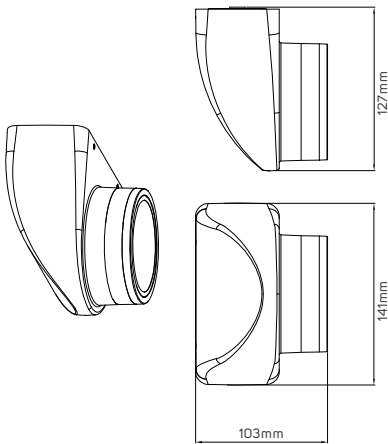

DIMENSIONS

Code No.	Model No.	Width	Length	Height
521211	ILS6WLWW22	124	88	78
521218	ILS6WLWW23	72	150	65
521219	ILS6WLWW08	72	150	65
521224	ILS3WLWW02	92	95	78
521225	ILS8WLWW01	103	141	127
521226	ILS12WLWW01	141	140	125
521255	ILS6WLWW11	102	100	100
521241	ILS6WLWW03	102	100	100
521267	ILS12WLWW15	73	180	150
521269	ILS10WLWW08	55	162	137

illus

illumination

DIMENSIONS

521211

521218, 521219

521224

521225

521226

521255, 521241

521267

521269

APPLICATION PICTURE

This image is for display purpose only, the image may differ from the actual product, as the product is subject to modification provided without prior notice.