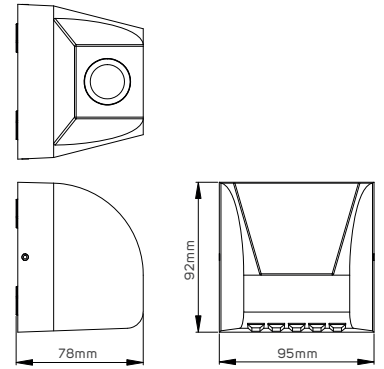

DIMENSIONS

Code No.	Model No.	Width	Length	Height
521211	ILS6WLWW22	124	88	78
521218	ILS6WLWW23	72	150	65
521219	ILS6WLWW08	72	150	65
521224	ILS3WLWW02	92	95	78
521225	ILS8WLWW01	103	141	127
521226	ILS12WLWW01	141	140	125
521255	ILS6WLWW11	102	100	100
521241	ILS6WLWW03	102	100	100
521267	ILS12WLWW15	73	180	150
521269	ILS10WLWW08	55	162	137

illus

illumination

DIMENSIONS

521211

521218, 521219

521224

521225

521226

521255, 521241

521267

521269

APPLICATION PICTURE

This image is for display purpose only, the image may differ from the actual product, as the product is subject to modification provided without prior notice.