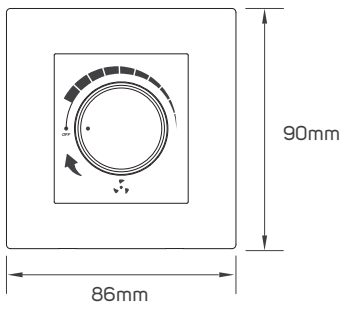

## SPECIFICATIONS

Code No.	Model No.	Module Material	Contacts Material	Current Capacity	Body Color	Dimensions
532116	2G-USB+HDMI-2PW-So	PC/PA	/	/	white	86x90x9.5mm
532117	2G-USB+HDMI-2PG-So	PC/PA	/	/	gold	86x90x9.5mm
532118	2G-USB+HDMI-2PGR-So	PC/PA	/	/	grey	86x90x9.5mm
532119	2G-USB+HDMI-2PB-So	PC/PA	/	/	black	86x90x9.5mm
532120	1G-SENS-2PW-Sw	PC/PCB electrical parts	/	0.5A	white	86x90x16mm
532121	1G-SENS-2PG-Sw	PC/PCB electrical parts	/	0.5A	gold	86x90x16mm
532122	1G-SENS-2PGR-Sw	PC/PCB electrical parts	/	0.5A	grey	86x90x16mm
532123	1G-SENS-2PB-Sw	PC/PCB electrical parts	/	0.5A	black	86x90x16mm
532124	1G-SENS+LIG-2PW-Sw	PC/PCB electrical parts	/	0.005A	white	86x90x17.5mm
532125	1G-SENS+LIG-2PG-Sw	PC/PCB electrical parts	/	0.005A	gold	86x90x17.5mm
532126	1G-SENS+LIG-2PGR-Sw	PC/PCB electrical parts	/	0.005A	grey	86x90x17.5mm
532127	1G-SENS+LIG-2PB-Sw	PC/PCB electrical parts	/	0.005A	black	86x90x17.5mm
532128	WPB-2P-BLUE	/	/	/	blue	97x115x41mm

## DIMENSIONS

532096 - 532097 - 532098 - 532099

532096 - 532097 - 532098 - 532099

532100 - 532101 - 532102 - 532103

532100 - 532101 - 532102 - 532103