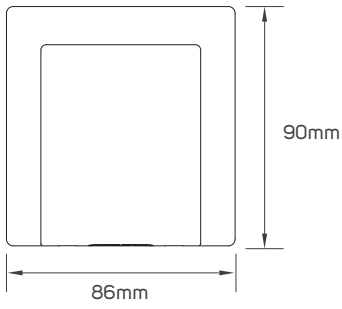

DIMENSIONS

532096 - 532097 - 532098 - 532099