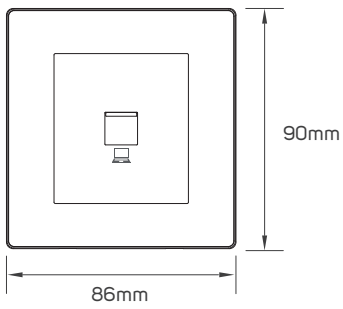

532162 - 532163 - 532164

532165 - 532166 - 532167