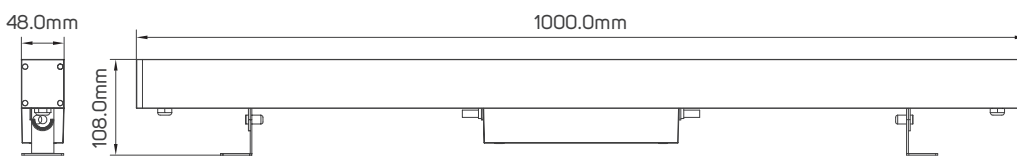

Commercial

Educational Center

TECHNICAL OPERATING & ELECTRICAL DATA

Lumen	from 666 to 2124lm/M+/-10%
Input Voltage	AC220-240V
Input Current	109mA
Housing	Die-casting Aluminum
Chip	24PCSx1W@OSRAM
Size	1000x48x108mm
Finish	Dark Grey
Beam Angle	15x60°
Driver	MeanWell (LPV-35)

SPECIFICATIONS

Code No.	Model No.	IP	Power	Lumen	CRI	CCT
611609	ILS24ACWGLL830WW01	65	24W	2124lm	80	3000K
611610	ILS24ACWGLLRGB01	65	24W	666lm	80	R/G/B DMX512

DIMENSIONS

611609 - 611610

ACCESSORIES

LED WALL GRAZER CONNECTOR
AVAILABLE AS AN ACCESSORY

Code No.	Model No.	IP	Power	Input	Output	Frequency	Dimensions
611781	ILSDMXRC01	20		DC24V			33x97x18mm
611782	ILSDMXSA01	66		DC24V			50x90x30mm
611783	ILSDMXC01	44		DC24V			92x174x33mm
/	ILSLVMDMXCD01	44		AC220V		50/60Hz	150x250x45mm
/	ILSLVSDMXCD01	44					150x250x45mm
/	ILSLVMDMXCD02	44		AC220V		50/60HZ	150x250x45mm
611784	ILSDMX5SW01						L=5000mm
611785	ILSDMX10SW01						L=10000mm
611786	ILSDMX20SW01						L=20000mm