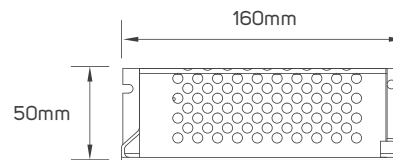

Commercial

Educational Center

TECHNICAL OPERATING & ELECTRICAL DATA

IP rating	IP67 for strip, silicon material
Power	9W/M
CRI	92
Lumen	from 270 to 360lm/M+/-10%
LED Quantity	126pcs/meter
Input	DC24V
Maximum Length	5M/Reel
Cutting Unit	50mm
Size	10x18mm
Packaging	Male & female DC connector, 5m/reel into a anti-static bag, 20 bags into a master carton

DIMENSIONS

611919 - 611920 - 611921- 611922 - 611923 - 611924

ACCESSORIES

STRIP CONNECTOR
AVAILABLE AS AN ACCESSORY

Code No.	Model No.	IP	Power	Input	Output	Frequency	Dimensions
611962	ILSLVNFALMFCH08						10.8x30x18.3mm
611955	ILSLVNFALMFCH04						11.8x1000x20.3mm
611972	ILSLVNFALMFCH18						11x325x19mm
611973	ILSLVNFALMFCH19						11x625x19mm
611974	ILSLVNFALMFCH20						11x925x19mm
611982	ILSLVNF2HFC01						L=300mm
611948	ILS75W24VCG01	20	75W	AC220-240V	DC24V	50/60Hz	78x110x36mm
611949	ILS100W24VCG01	20	100W	AC220-240V	DC24V	50/60Hz	98x130x41mm
611950	ILS150W24VCG01	20	150W	AC220-240V	DC24V	50/60Hz	98x160x50mm

ACCESSORIES DIMENSIONS

611962

611955

611972 - 611973 - 611974

611982

611948

611949

611950