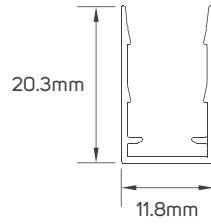

Commercial

Educational Center

TECHNICAL OPERATING & ELECTRICAL DATA

IP rating	IP67 for strip, silicon material
Power	9W/M
CRI	92
Lumen	from 270 to 360lm/M+/-10%
LED Quantity	126pcs/meter
Input	DC24V
Maximum Length	5M/Reel
Cutting Unit	50mm
Size	10x18mm
Packaging	Male & female DC connector, 5m/reel into a anti-static bag, 20 bags into a master carton

DIMENSIONS

611919 - 611920 - 611921- 611922 - 611923 - 611924

ACCESSORIES

STRIP CONNECTOR
AVAILABLE AS AN ACCESSORY

Code No.	Model No.	IP	Power	Input	Output	Frequency	Dimensions
611962	ILSLVNFALMFCH08						10.8x30x18.3mm
611955	ILSLVNFALMFCH04						11.8x1000x20.3mm
611972	ILSLVNFALMFCH18						11x325x19mm
611973	ILSLVNFALMFCH19						11x625x19mm
611974	ILSLVNFALMFCH20						11x925x19mm
611982	ILSLVNF2HFC01						L=300mm
611948	ILS75W24VCG01	20	75W	AC220-240V	DC24V	50/60Hz	78x110x36mm
611949	ILS100W24VCG01	20	100W	AC220-240V	DC24V	50/60Hz	98x130x41mm
611950	ILS150W24VCG01	20	150W	AC220-240V	DC24V	50/60Hz	98x160x50mm

ACCESSORIES DIMENSIONS

611962

611955

611972 - 611973 - 611974

611982

611948

611949

611950