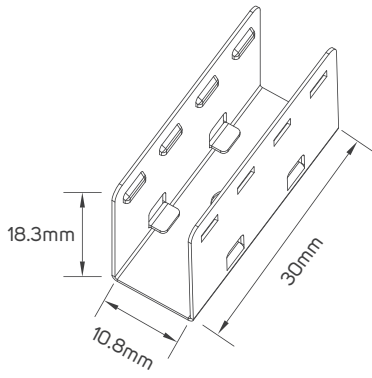

Commercial

Educational Center

TECHNICAL OPERATING & ELECTRICAL DATA

IP rating	IP67 for strip, silicon material
Power	9W/M
CRI	92
Lumen	from 270 to 360lm/M+/-10%
LED Quantity	126pcs/meter
Input	DC24V
Maximum Length	5M/Reel
Cutting Unit	50mm
Size	10x18mm
Packaging	Male & female DC connector, 5m/reel into a anti-static bag, 20 bags into a master carton

DIMENSIONS

611919 - 611920 - 611921- 611922 - 611923 - 611924

ACCESSORIES

STRIP CONNECTOR
AVAILABLE AS AN ACCESSORY

Code No.	Model No.	IP	Power	Input	Output	Frequency	Dimensions
611962	ILSLVNFALMFCH08						10.8x30x18.3mm
611955	ILSLVNFALMFCH04						11.8x1000x20.3mm
611972	ILSLVNFALMFCH18						11x325x19mm
611973	ILSLVNFALMFCH19						11x625x19mm
611974	ILSLVNFALMFCH20						11x925x19mm
611982	ILSLVNF2HFC01						L=300mm
611948	ILS75W24VCG01	20	75W	AC220-240V	DC24V	50/60Hz	78x110x36mm
611949	ILS100W24VCG01	20	100W	AC220-240V	DC24V	50/60Hz	98x130x41mm
611950	ILS150W24VCG01	20	150W	AC220-240V	DC24V	50/60Hz	98x160x50mm

ACCESSORIES DIMENSIONS

611962

611955

611972 - 611973 - 611974

611982

611948

611949

611950