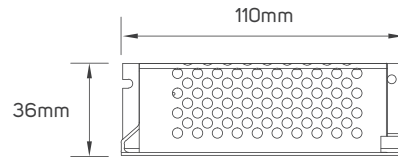

Commercial

Educational Center

TECHNICAL OPERATING & ELECTRICAL DATA

IP rating	IP67 for strip, silicon material
Power	9W/M
CRI	92
Lumen	from 270 to 360lm/M+/-10%
LED Quantity	126pcs/meter
Input	DC24V
Maximum Length	5M/Reel
Cutting Unit	50mm
Size	10x18mm
Packaging	Male & female DC connector, 5m/reel into a anti-static bag, 20 bags into a master carton

DIMENSIONS

611919 - 611920 - 611921- 611922 - 611923 - 611924

ACCESSORIES

STRIP CONNECTOR
AVAILABLE AS AN ACCESSORY

Code No.	Model No.	IP	Power	Input	Output	Frequency	Dimensions
611962	ILSLVNFALMFCH08						10.8x30x18.3mm
611955	ILSLVNFALMFCH04						11.8x1000x20.3mm
611972	ILSLVNFALMFCH18						11x325x19mm
611973	ILSLVNFALMFCH19						11x625x19mm
611974	ILSLVNFALMFCH20						11x925x19mm
611982	ILSLVNF2HFC01						L=300mm
611948	ILS75W24VCG01	20	75W	AC220-240V	DC24V	50/60Hz	78x110x36mm
611949	ILS100W24VCG01	20	100W	AC220-240V	DC24V	50/60Hz	98x130x41mm
611950	ILS150W24VCG01	20	150W	AC220-240V	DC24V	50/60Hz	98x160x50mm

ACCESSORIES DIMENSIONS

611962

611955

611972 - 611973 - 611974

611982

611948

611949

611950