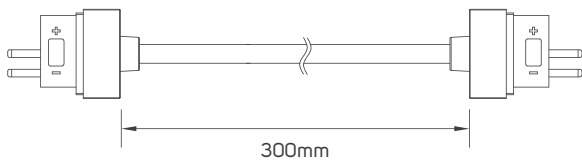

611962

611955

611972 - 611973 - 611974