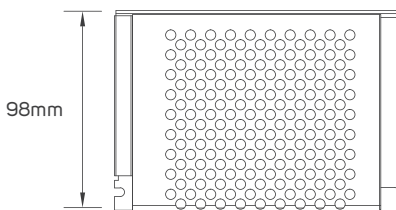

Commercial

Educational Center

TECHNICAL OPERATING & ELECTRICAL DATA

IP rating	IP67 for strip, silicon material
Power	9W/M
CRI	92
Lumen	from 270 to 360lm/M+/-10%
LED Quantity	126pcs/meter
Input	DC24V
Maximum Length	5M/Reel
Cutting Unit	50mm
Size	10x18mm
Packaging	Male & female DC connector, 5m/reel into a anti-static bag, 20 bags into a master carton

DIMENSIONS

611919 - 611920 - 611921- 611922 - 611923 - 611924

ACCESSORIES

STRIP CONNECTOR
AVAILABLE AS AN ACCESSORY

Code No.	Model No.	IP	Power	Input	Output	Frequency	Dimensions
611962	ILSLVNFALMFCH08						10.8x30x18.3mm
611955	ILSLVNFALMFCH04						11.8x1000x20.3mm
611972	ILSLVNFALMFCH18						11x325x19mm
611973	ILSLVNFALMFCH19						11x625x19mm
611974	ILSLVNFALMFCH20						11x925x19mm
611982	ILSLVNF2HFC01						L=300mm
611948	ILS75W24VCG01	20	75W	AC220-240V	DC24V	50/60Hz	78x110x36mm
611949	ILS100W24VCG01	20	100W	AC220-240V	DC24V	50/60Hz	98x130x41mm
611950	ILS150W24VCG01	20	150W	AC220-240V	DC24V	50/60Hz	98x160x50mm

ACCESSORIES DIMENSIONS

611962

611955

611972 - 611973 - 611974

611982

611948

611949

611950

APPLICATION PICTURE

This image is for display purpose only, the image may differ from the actual product, as the product is subject to modification provided without prior notice.

LED FLEXIBLE LINEAR LIGHT