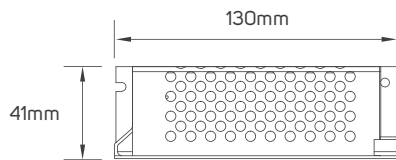

Commercial

Educational Center

TECHNICAL OPERATING & ELECTRICAL DATA

IP rating	IP67 for strip, silicon material
Power	9W/M
CRI	92
Lumen	from 270 to 360lm/M+/-10%
LED Quantity	126pcs/meter
Input	DC24V
Maximum Length	5M/Reel
Cutting Unit	50mm
Size	10x18mm
Packaging	Male & female DC connector, 5m/reel into a anti-static bag, 20 bags into a master carton

DIMENSIONS

611919 - 611920 - 611921- 611922 - 611923 - 611924

ACCESSORIES

STRIP CONNECTOR
AVAILABLE AS AN ACCESSORY

Code No.	Model No.	IP	Power	Input	Output	Frequency	Dimensions
611962	ILSLVNFALMFCH08						10.8x30x18.3mm
611955	ILSLVNFALMFCH04						11.8x1000x20.3mm
611972	ILSLVNFALMFCH18						11x325x19mm
611973	ILSLVNFALMFCH19						11x625x19mm
611974	ILSLVNFALMFCH20						11x925x19mm
611982	ILSLVNF2HFC01						L=300mm
611948	ILS75W24VCG01	20	75W	AC220-240V	DC24V	50/60Hz	78x110x36mm
611949	ILS100W24VCG01	20	100W	AC220-240V	DC24V	50/60Hz	98x130x41mm
611950	ILS150W24VCG01	20	150W	AC220-240V	DC24V	50/60Hz	98x160x50mm

ACCESSORIES DIMENSIONS

611962

611955

611972 - 611973 - 611974

611982

611948

611949

611950