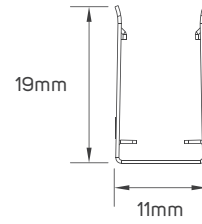

Commercial

Educational Center

TECHNICAL OPERATING & ELECTRICAL DATA

IP rating	IP67 for strip, silicon material
Power	9W/M
CRI	92
Lumen	from 270 to 360lm/M+/-10%
LED Quantity	126pcs/meter
Input	DC24V
Maximum Length	5M/Reel
Cutting Unit	50mm
Size	10x18mm
Packaging	Male & female DC connector, 5m/reel into a anti-static bag, 20 bags into a master carton

DIMENSIONS

611919 - 611920 - 611921- 611922 - 611923 - 611924

ACCESSORIES

STRIP CONNECTOR
AVAILABLE AS AN ACCESSORY

Code No.	Model No.	IP	Power	Input	Output	Frequency	Dimensions
611962	ILSLVNFALMFCH08						10.8x30x18.3mm
611955	ILSLVNFALMFCH04						11.8x1000x20.3mm
611972	ILSLVNFALMFCH18						11x325x19mm
611973	ILSLVNFALMFCH19						11x625x19mm
611974	ILSLVNFALMFCH20						11x925x19mm
611982	ILSLVNF2HFC01						L=300mm
611948	ILS75W24VCG01	20	75W	AC220-240V	DC24V	50/60Hz	78x110x36mm
611949	ILS100W24VCG01	20	100W	AC220-240V	DC24V	50/60Hz	98x130x41mm
611950	ILS150W24VCG01	20	150W	AC220-240V	DC24V	50/60Hz	98x160x50mm

ACCESSORIES DIMENSIONS

611962

611955

611972 - 611973 - 611974

611982

611948

611949

611950