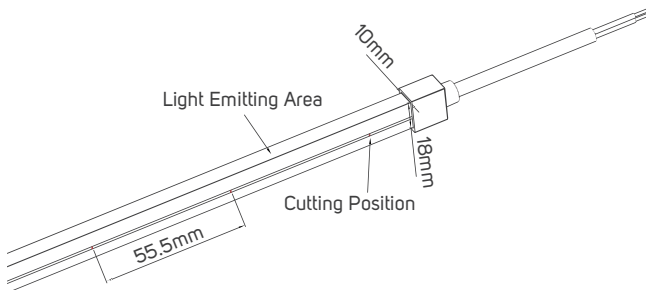

Commercial

Educational Center

TECHNICAL OPERATING & ELECTRICAL DATA

IP rating	IP67 for strip, silicon material
Power	9W/M
CRI	92
Lumen	from 270 to 360lm/M+/-10%
LED Quantity	126pcs/meter
Input	DC24V
Maximum Length	5M/Reel
Cutting Unit	50mm
Size	10x18mm
Packaging	Male & female DC connector, 5m/reel into a anti-static bag, 20 bags into a master carton

DIMENSIONS

611919 - 611920 - 611921- 611922 - 611923 - 611924

ACCESSORIES

STRIP CONNECTOR
AVAILABLE AS AN ACCESSORY

Code No.	Model No.	IP	Power	Input	Output	Frequency	Dimensions
611962	ILSLVNFALMFCH08						10.8x30x18.3mm
611955	ILSLVNFALMFCH04						11.8x1000x20.3mm
611972	ILSLVNFALMFCH18						11x325x19mm
611973	ILSLVNFALMFCH19						11x625x19mm
611974	ILSLVNFALMFCH20						11x925x19mm
611982	ILSLVNF2HFC01						L=300mm
611948	ILS75W24VCG01	20	75W	AC220-240V	DC24V	50/60Hz	78x110x36mm
611949	ILS100W24VCG01	20	100W	AC220-240V	DC24V	50/60Hz	98x130x41mm
611950	ILS150W24VCG01	20	150W	AC220-240V	DC24V	50/60Hz	98x160x50mm