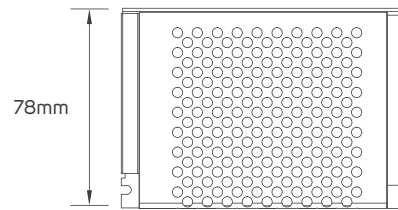

611962

611955

611972 - 611973 - 611974