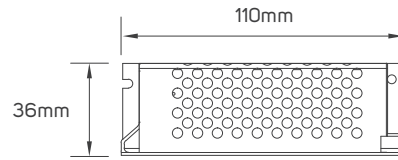

Commercial

Educational Center

TECHNICAL OPERATING & ELECTRICAL DATA

IP rating	IP67 for strip, silicon material
Power	9W/M
CRI	92
Lumen	from 270 to 360lm/M+/-10%
LED Quantity	126pcs/meter
Input	DC24V
Maximum Length	5M/Reel
Cutting Unit	50mm
Size	10x18mm
Packaging	Male & female DC connector, 5m/reel into a anti-static bag, 20 bags into a master carton

DIMENSIONS

611919 - 611920 - 611921- 611922 - 611923 - 611924

ACCESSORIES

STRIP CONNECTOR
AVAILABLE AS AN ACCESSORY

Code No.	Model No.	IP	Power	Input	Output	Frequency	Dimensions
611962	ILSLVNFALMFCH08						10.8x30x18.3mm
611955	ILSLVNFALMFCH04						11.8x1000x20.3mm
611972	ILSLVNFALMFCH18						11x325x19mm
611973	ILSLVNFALMFCH19						11x625x19mm
611974	ILSLVNFALMFCH20						11x925x19mm
611982	ILSLVNF2HFC01						L=300mm
611948	ILS75W24VCG01	20	75W	AC220-240V	DC24V	50/60Hz	78x110x36mm
611949	ILS100W24VCG01	20	100W	AC220-240V	DC24V	50/60Hz	98x130x41mm
611950	ILS150W24VCG01	20	150W	AC220-240V	DC24V	50/60Hz	98x160x50mm

ACCESSORIES DIMENSIONS

611962

611955

611972 - 611973 - 611974

611982

611948

611949

611950