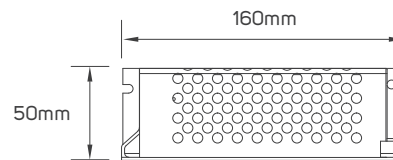

Commercial

Educational Center

TECHNICAL OPERATING & ELECTRICAL DATA

IP rating	IP67 for strip, silicon material
Power	9W/M
CRI	92
Lumen	from 270 to 360lm/M+/-10%
LED Quantity	126pcs/meter
Input	DC24V
Maximum Length	5M/Reel
Cutting Unit	50mm
Size	10x18mm
Packaging	Male & female DC connector, 5m/reel into a anti-static bag, 20 bags into a master carton

DIMENSIONS

611919 - 611920 - 611921- 611922 - 611923 - 611924

ACCESSORIES

STRIP CONNECTOR
AVAILABLE AS AN ACCESSORY

Code No.	Model No.	IP	Power	Input	Output	Frequency	Dimensions
611962	ILSLVNFALMFCH08						10.8x30x18.3mm
611955	ILSLVNFALMFCH04						11.8x1000x20.3mm
611972	ILSLVNFALMFCH18						11x325x19mm
611973	ILSLVNFALMFCH19						11x625x19mm
611974	ILSLVNFALMFCH20						11x925x19mm
611982	ILSLVNF2HFC01						L=300mm
611948	ILS75W24VCG01	20	75W	AC220-240V	DC24V	50/60Hz	78x110x36mm
611949	ILS100W24VCG01	20	100W	AC220-240V	DC24V	50/60Hz	98x130x41mm
611950	ILS150W24VCG01	20	150W	AC220-240V	DC24V	50/60Hz	98x160x50mm

ACCESSORIES DIMENSIONS

611962

611955

611972 - 611973 - 611974

611982

611948

611949

611950

APPLICATION PICTURE

This image is for display purpose only, the image may differ from the actual product, as the product is subject to modification provided without prior notice.

LED FLEXIBLE LINEAR LIGHT