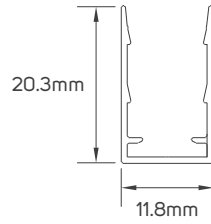

Commercial

Educational Center

TECHNICAL OPERATING & ELECTRICAL DATA

IP rating	IP67 for strip, silicon material
Power	9W/M
CRI	92
Lumen	from 270 to 360lm/M+/-10%
LED Quantity	126pcs/meter
Input	DC24V
Maximum Length	5M/Reel
Cutting Unit	50mm
Size	10x18mm
Packaging	Male & female DC connector, 5m/reel into a anti-static bag, 20 bags into a master carton

DIMENSIONS

611919 - 611920 - 611921- 611922 - 611923 - 611924

ACCESSORIES

STRIP CONNECTOR
AVAILABLE AS AN ACCESSORY

Code No.	Model No.	IP	Power	Input	Output	Frequency	Dimensions
611962	ILSLVNFALMFCH08						10.8x30x18.3mm
611955	ILSLVNFALMFCH04						11.8x1000x20.3mm
611972	ILSLVNFALMFCH18						11x325x19mm
611973	ILSLVNFALMFCH19						11x625x19mm
611974	ILSLVNFALMFCH20						11x925x19mm
611982	ILSLVNF2HFC01						L=300mm
611948	ILS75W24VCG01	20	75W	AC220-240V	DC24V	50/60Hz	78x110x36mm
611949	ILS100W24VCG01	20	100W	AC220-240V	DC24V	50/60Hz	98x130x41mm
611950	ILS150W24VCG01	20	150W	AC220-240V	DC24V	50/60Hz	98x160x50mm

ACCESSORIES DIMENSIONS

611962

611955

611972 - 611973 - 611974

611982

611948

611949

611950