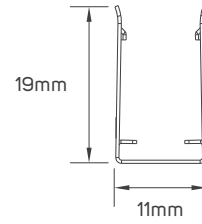

Commercial

Educational Center

TECHNICAL OPERATING & ELECTRICAL DATA

IP rating	IP67 for strip, silicon material
Power	9W/M
CRI	92
Lumen	from 270 to 360lm/M+/-10%
LED Quantity	126pcs/meter
Input	DC24V
Maximum Length	5M/Reel
Cutting Unit	50mm
Size	10x18mm
Packaging	Male & female DC connector, 5m/reel into a anti-static bag, 20 bags into a master carton

DIMENSIONS

611919 - 611920 - 611921- 611922 - 611923 - 611924

ACCESSORIES

STRIP CONNECTOR
AVAILABLE AS AN ACCESSORY

Code No.	Model No.	IP	Power	Input	Output	Frequency	Dimensions
611962	ILSLVNFALMFCH08						10.8x30x18.3mm
611955	ILSLVNFALMFCH04						11.8x1000x20.3mm
611972	ILSLVNFALMFCH18						11x325x19mm
611973	ILSLVNFALMFCH19						11x625x19mm
611974	ILSLVNFALMFCH20						11x925x19mm
611982	ILSLVNF2HFC01						L=300mm
611948	ILS75W24VCG01	20	75W	AC220-240V	DC24V	50/60Hz	78x110x36mm
611949	ILS100W24VCG01	20	100W	AC220-240V	DC24V	50/60Hz	98x130x41mm
611950	ILS150W24VCG01	20	150W	AC220-240V	DC24V	50/60Hz	98x160x50mm

ACCESSORIES DIMENSIONS

611962

611955

611972 - 611973 - 611974

611982

611948

611949

611950