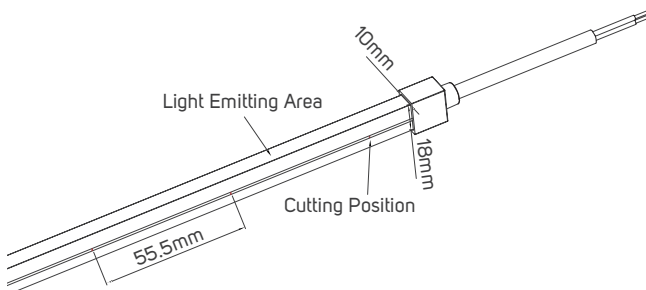

Commercial

Educational Center

TECHNICAL OPERATING & ELECTRICAL DATA

IP rating	IP67 for strip, silicon material
Power	9W/M
CRI	92
Lumen	from 270 to 360lm/M+/-10%
LED Quantity	126pcs/meter
Input	DC24V
Maximum Length	5M/Reel
Cutting Unit	50mm
Size	10x18mm
Packaging	Male & female DC connector, 5m/reel into a anti-static bag, 20 bags into a master carton

DIMENSIONS

611919 - 611920 - 611921- 611922 - 611923 - 611924

ACCESSORIES

STRIP CONNECTOR
AVAILABLE AS AN ACCESSORY

Code No.	Model No.	IP	Power	Input	Output	Frequency	Dimensions
611962	ILSLVNFALMFCH08						10.8x30x18.3mm
611955	ILSLVNFALMFCH04						11.8x1000x20.3mm
611972	ILSLVNFALMFCH18						11x325x19mm
611973	ILSLVNFALMFCH19						11x625x19mm
611974	ILSLVNFALMFCH20						11x925x19mm
611982	ILSLVNF2HFC01						L=300mm
611948	ILS75W24VCG01	20	75W	AC220-240V	DC24V	50/60Hz	78x110x36mm
611949	ILS100W24VCG01	20	100W	AC220-240V	DC24V	50/60Hz	98x130x41mm
611950	ILS150W24VCG01	20	150W	AC220-240V	DC24V	50/60Hz	98x160x50mm