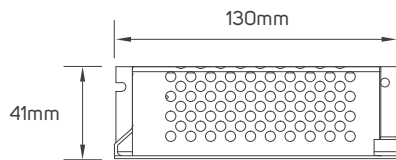

Commercial

Educational Center

TECHNICAL OPERATING & ELECTRICAL DATA

IP rating	IP67 for strip, silicon material
Power	9W/M
CRI	92
Lumen	from 270 to 360lm/M+/-10%
LED Quantity	126pcs/meter
Input	DC24V
Maximum Length	5M/Reel
Cutting Unit	50mm
Size	10x18mm
Packaging	Male & female DC connector, 5m/reel into a anti-static bag, 20 bags into a master carton

DIMENSIONS

611919 - 611920 - 611921- 611922 - 611923 - 611924

ACCESSORIES

STRIP CONNECTOR
AVAILABLE AS AN ACCESSORY

Code No.	Model No.	IP	Power	Input	Output	Frequency	Dimensions
611962	ILSLVNFALMFCH08						10.8x30x18.3mm
611955	ILSLVNFALMFCH04						11.8x1000x20.3mm
611972	ILSLVNFALMFCH18						11x325x19mm
611973	ILSLVNFALMFCH19						11x625x19mm
611974	ILSLVNFALMFCH20						11x925x19mm
611982	ILSLVNF2HFC01						L=300mm
611948	ILS75W24VCG01	20	75W	AC220-240V	DC24V	50/60Hz	78x110x36mm
611949	ILS100W24VCG01	20	100W	AC220-240V	DC24V	50/60Hz	98x130x41mm
611950	ILS150W24VCG01	20	150W	AC220-240V	DC24V	50/60Hz	98x160x50mm

ACCESSORIES DIMENSIONS

611962

611955

611972 - 611973 - 611974

611982

611948

611949

611950