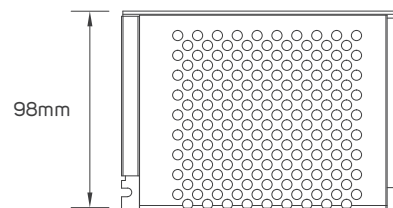

Commercial

Educational Center

TECHNICAL OPERATING & ELECTRICAL DATA

IP rating	IP67 for strip, silicon material
Power	9W/M
CRI	92
Lumen	from 270 to 360lm/M+/-10%
LED Quantity	126pcs/meter
Input	DC24V
Maximum Length	5M/Reel
Cutting Unit	50mm
Size	10x18mm
Packaging	Male & female DC connector, 5m/reel into a anti-static bag, 20 bags into a master carton

DIMENSIONS

611919 - 611920 - 611921- 611922 - 611923 - 611924

ACCESSORIES

STRIP CONNECTOR
AVAILABLE AS AN ACCESSORY

Code No.	Model No.	IP	Power	Input	Output	Frequency	Dimensions
611962	ILSLVNFALMFCH08						10.8x30x18.3mm
611955	ILSLVNFALMFCH04						11.8x1000x20.3mm
611972	ILSLVNFALMFCH18						11x325x19mm
611973	ILSLVNFALMFCH19						11x625x19mm
611974	ILSLVNFALMFCH20						11x925x19mm
611982	ILSLVNF2HFC01						L=300mm
611948	ILS75W24VCG01	20	75W	AC220-240V	DC24V	50/60Hz	78x110x36mm
611949	ILS100W24VCG01	20	100W	AC220-240V	DC24V	50/60Hz	98x130x41mm
611950	ILS150W24VCG01	20	150W	AC220-240V	DC24V	50/60Hz	98x160x50mm

ACCESSORIES DIMENSIONS

611962

611955

611972 - 611973 - 611974

611982

611948

611949

611950