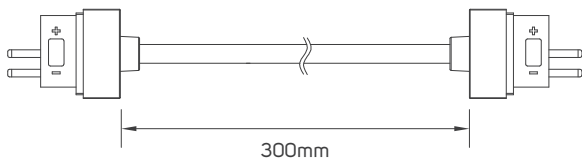

611962

611955

611972 - 611973 - 611974