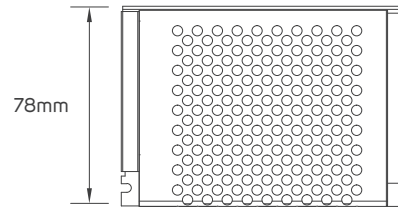

611962

611955

611972 - 611973 - 611974