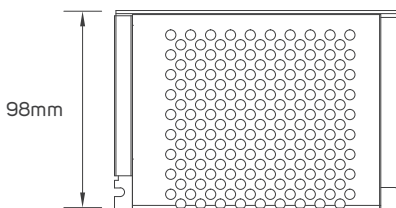

Commercial

Educational Center

TECHNICAL OPERATING & ELECTRICAL DATA

IP rating	IP67 for strip, silicon material
Power	9W/M
CRI	92
Lumen	from 270 to 360lm/M+/-10%
LED Quantity	126pcs/meter
Input	DC24V
Maximum Length	5M/Reel
Cutting Unit	50mm
Size	10x18mm
Packaging	Male & female DC connector, 5m/reel into a anti-static bag, 20 bags into a master carton

DIMENSIONS

611919 - 611920 - 611921- 611922 - 611923 - 611924

ACCESSORIES

STRIP CONNECTOR
AVAILABLE AS AN ACCESSORY

Code No.	Model No.	IP	Power	Input	Output	Frequency	Dimensions
611962	ILSLVNFALMFCH08						10.8x30x18.3mm
611955	ILSLVNFALMFCH04						11.8x1000x20.3mm
611972	ILSLVNFALMFCH18						11x325x19mm
611973	ILSLVNFALMFCH19						11x625x19mm
611974	ILSLVNFALMFCH20						11x925x19mm
611982	ILSLVNF2HFC01						L=300mm
611948	ILS75W24VCG01	20	75W	AC220-240V	DC24V	50/60Hz	78x110x36mm
611949	ILS100W24VCG01	20	100W	AC220-240V	DC24V	50/60Hz	98x130x41mm
611950	ILS150W24VCG01	20	150W	AC220-240V	DC24V	50/60Hz	98x160x50mm

ACCESSORIES DIMENSIONS

611962

611955

611972 - 611973 - 611974

611982

611948

611949

611950

APPLICATION PICTURE

This image is for display purpose only, the image may differ from the actual product, as the product is subject to modification provided without prior notice.

LED FLEXIBLE LINEAR LIGHT