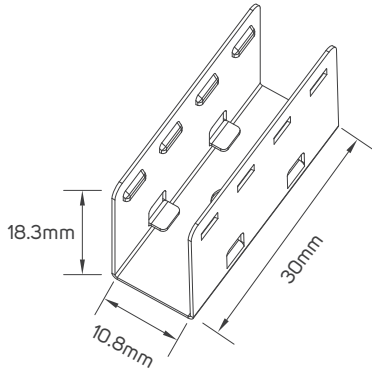

Commercial

Educational Center

TECHNICAL OPERATING & ELECTRICAL DATA

IP rating	IP67 for strip, silicon material
Power	9W/M
CRI	92
Lumen	from 270 to 360lm/M+/-10%
LED Quantity	126pcs/meter
Input	DC24V
Maximum Length	5M/Reel
Cutting Unit	50mm
Size	10x18mm
Packaging	Male & female DC connector, 5m/reel into a anti-static bag, 20 bags into a master carton

DIMENSIONS

611919 - 611920 - 611921- 611922 - 611923 - 611924

ACCESSORIES

STRIP CONNECTOR
AVAILABLE AS AN ACCESSORY

Code No.	Model No.	IP	Power	Input	Output	Frequency	Dimensions
611962	ILSLVNFALMFCH08						10.8x30x18.3mm
611955	ILSLVNFALMFCH04						11.8x1000x20.3mm
611972	ILSLVNFALMFCH18						11x325x19mm
611973	ILSLVNFALMFCH19						11x625x19mm
611974	ILSLVNFALMFCH20						11x925x19mm
611982	ILSLVNF2HFC01						L=300mm
611948	ILS75W24VCG01	20	75W	AC220-240V	DC24V	50/60Hz	78x110x36mm
611949	ILS100W24VCG01	20	100W	AC220-240V	DC24V	50/60Hz	98x130x41mm
611950	ILS150W24VCG01	20	150W	AC220-240V	DC24V	50/60Hz	98x160x50mm

ACCESSORIES DIMENSIONS

611962

611955

611972 - 611973 - 611974

611982

611948

611949

611950