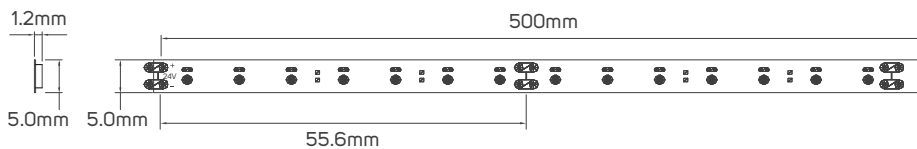

AREAS OF APPLICATION

Hospitality

Shopping Center

Commercial

Educational Center

TECHNICAL OPERATING & ELECTRICAL DATA

IP Rating	IP20
Power	8W/M
Lumen	from 560-880lm/M+/-10%
LED Quantity	126pcs/meter
Input	DC24V
Maximum Length	5M/Reel
Cutting Unit	Each 7 led per cut (cutting space 5cm)
FPCB Size	5x1.2mm (30Z)
Packging	Male & female DC connector, 5m/reel into a anti-static bag, 20 bags into a master carton
Other Features	Use with aluminum profile is recommended

SPECIFICATIONS

Code No.	Model No.	Lumen	CRI	CCT
611852	ILS08LVST918WW01	560lm	95	1800K
611853	ILS08LVST922WW01	700lm	95	2200K
611854	ILS08LVST927WW01	790lm	95	2700K
611855	ILS08LVST930WW01	830lm	95	3000K
611856	ILS08LVST935WW01	850lm	95	3500K
611857	ILS08LVST940NW01	860lm	95	4000K
611858	ILS08LVST950DL01	880lm	95	5000K

DIMENSIONS

611852 - 611853 - 611854 - 611855 - 611856 - 611857 - 611858