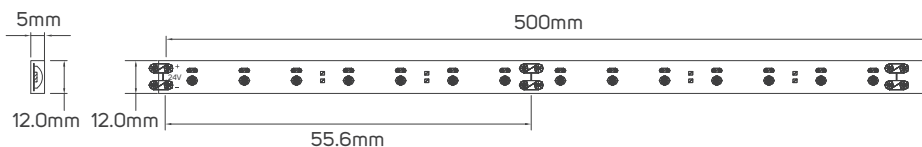

AREAS OF APPLICATION

Hospitality

Shopping Center

Commercial

Educational Center

TECHNICAL OPERATING & ELECTRICAL DATA

IP Rating	IP67 (silicon extrusion <hollow version>with 3M tape at back)
Power	10W
LED Quantity	126pcs/meter
Lumen	from 640-940lm/M+/-10%
PCB	Double PCB whole thickness 0.25mm, white color, 10mm, copper thickness 25um x 3pcs (3OZ)
Chip Size	2.8x3.5x0.8mm
L70	>20000H
Input	DC24V
Maximum Length	5M/Reel
Cutting Unit	Each 7 led is cuttable (cutting space 5.5cm)
Packing	Male & female DC connector, 5m/reel into a anti-static bag, 20 bags into a master carton

SPECIFICATIONS

Code No.	Model No.	Lumen	CRI	CCT
611866	ILS10LVST918WW02	640lm	95	1800K
611867	ILS10LVST922WW02	800lm	95	2200K
611868	ILS10LVST927WW02	860lm	95	2700K
611869	ILS10LVST930WW02	900lm	95	3000K
611870	ILS10LVST935WW02	910lm	95	3500K
611871	ILS10LVST940NW02	920lm	95	4000K
611872	ILS10LVST950DL02	940lm	95	5000K

DIMENSIONS

611866 - 611867 - 611868 - 611869 - 611870 - 611871 - 611872