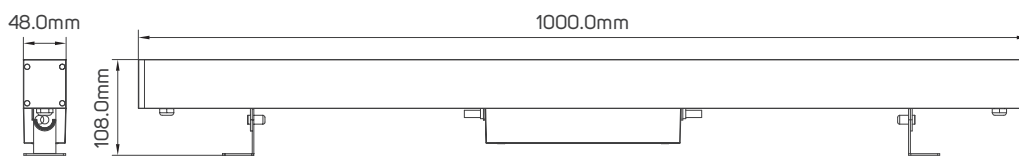

AREAS OF APPLICATION

Hospitality

Shopping Center

Commercial

Educational Center

TECHNICAL OPERATING & ELECTRICAL DATA

Lumen	from 1077-3122lm/M
Input Voltage	AC220-240V
Input Current	164mA
Housing	Die-casting Aluminum
Chip	36PCSx1W@OSRAM
Size	1000x48x108mm
Finish	Dark Grey
Beam Angle	15x60°
Driver	MeanWell (LPV-35)

SPECIFICATIONS

Code No.	Model No.	IP	Power	Lumen	CRI	CCT
611611	ILS36ACWGLL830WW01	65	36W	3122lm	80	3000K
611612	ILS36ACWGLLRGB01	65	36W	1077lm	80	R/G/B DMX512

DIMENSIONS

611611 - 611612