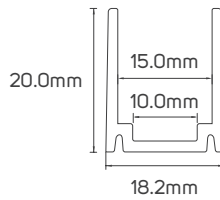

Hospitality

Shopping Center

Commercial

Educational center

TECHNICAL OPERATING & ELECTRICAL DATA

IP rating	IP65, PVC
Power	10W/M
Lumen	from 330 to 490lm/M+/-10%
LED Quantity	120pcs/meter
PCB	PCB whole thickness 0.15mm, white color, 8mm, copper thickness 25um.
Chip Size	2.8x3.5x0.8mm
L70	>20000H
Input	DC192V
Copper Wire	0.18mm x 28pcs
Maximum Length	40 meters
Cutting Unit	1 meter cuttable
Size	26x15mm
Other Features	w/o power cord, sold separately

DIMENSIONS

611833 - 611835 - 611837 - 611838 - 611839

ACCESSORIES

LED FLEXIBLE LINEAR LIGHT CONNECTOR
AVAILABLE AS AN ACCESSORY

Code No.	Model No.	IP	Power	Input	Output	Frequency	Dimensions
612418	ILSHVNF2HFC02						
611788	ILSHVNFALMFCH01						1000x18.2x20mm
611133	ILSNFALMCH01						L=50mm
611933	ILSHVNF2H2PC01						L=200mm
611795	ILSHVNF2H2PC01						L=300mm
611943	ILSHVRFDIMMCD01	65	345W	DC192V	DC192V	433.92MHz	35x88.5x33mm
611927	ILS250HVFLLCG01	65	230W	AC220-240V	DC192V	50/60Hz	42x146x33mm
611928	ILS400HVFLLCG01	65	345W	AC220-240V	DC192V	50/60Hz	42x146x33mm

ACCESSORIES DIMENSIONS

612418 - Middle Connector

611788 - Aluminum Profile

611133 - Aluminum Clip

611933 - Jumper

611943 - Dimmer

611795 - Jumper

611927 - 611928 - Flicker free driver