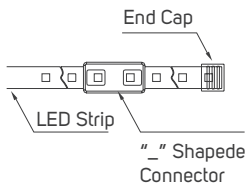

ACCESSORIES

LED FLEXIBLE LINEAR LIGHT CONNECTOR
AVAILABLE AS AN ACCESSORY

Code No.	Model No.	IP	Power	Input	Output	Frequency	Dimensions
612418	ILSHVNF2HFC02						
611788	ILSHVNFALMFCH01						1000x18.2x20mm
611133	ILSNFALMCH01						L=50mm
611933	ILSHVNF2H2PC01						L=200mm
611795	ILSHVNF2H2PC01						L=300mm
611943	ILSHVRFDIMMCD01	65	345W	DC192V	DC192V	433.92MHz	35x88.5x33mm
611927	ILS250HVFLLCG01	65	230W	AC220-240V	DC192V	50/60Hz	42x146x33mm
611928	ILS400HVFLLCG01	65	345W	AC220-240V	DC192V	50/60Hz	42x146x33mm

ACCESSORIES DIMENSIONS

612418 - Middle Connector