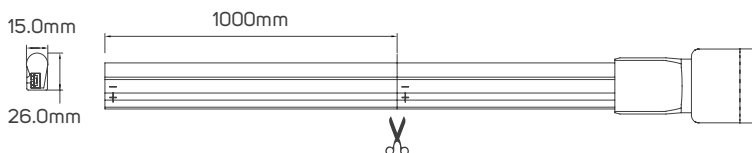

Hospitality

Shopping Center

Commercial

Educational center

TECHNICAL OPERATING & ELECTRICAL DATA

IP rating	IP65, PVC
Power	10W/M
Lumen	from 330 to 490lm/M+/-10%
LED Quantity	120pcs/meter
PCB	PCB whole thickness 0.15mm, white color, 8mm, copper thickness 25um.
Chip Size	2.8x3.5x0.8mm
L70	>20000H
Input	DC192V
Copper Wire	0.18mm x 28pcs
Maximum Length	40 meters
Cutting Unit	1 meter cuttable
Size	26x15mm
Other Features	w/o power cord, sold separately

DIMENSIONS

611833 - 611835 - 611837 - 611838 - 611839

ACCESSORIES

LED FLEXIBLE LINEAR LIGHT CONNECTOR
AVAILABLE AS AN ACCESSORY

Code No.	Model No.	IP	Power	Input	Output	Frequency	Dimensions
612418	ILSHVNF2HFC02						
611788	ILSHVNFALMFCH01						1000x18.2x20mm
611133	ILSNFALMCH01						L=50mm
611933	ILSHVNF2H2PC01						L=200mm
611795	ILSHVNF2H2PC01						L=300mm
611943	ILSHVRFDIMMCD01	65	345W	DC192V	DC192V	433.92MHz	35x88.5x33mm
611927	ILS250HVFLLCG01	65	230W	AC220-240V	DC192V	50/60Hz	42x146x33mm
611928	ILS400HVFLLCG01	65	345W	AC220-240V	DC192V	50/60Hz	42x146x33mm