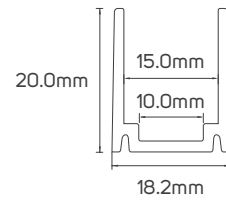

Hospitality

Shopping Center

Commercial

Educational center

TECHNICAL OPERATING & ELECTRICAL DATA

IP rating	IP65, PVC
Power	10W/M
Lumen	from 330 to 490lm/M+/-10%
LED Quantity	120pcs/meter
PCB	PCB whole thickness 0.15mm, white color, 8mm, copper thickness 25um.
Chip Size	2.8x3.5x0.8mm
L70	>20000H
Input	DC192V
Copper Wire	0.18mm x 28pcs
Maximum Length	40 meters
Cutting Unit	1 meter cuttable
Size	26x15mm
Other Features	w/o power cord, sold separately

DIMENSIONS

611833 - 611835 - 611837 - 611838 - 611839

ACCESSORIES

LED FLEXIBLE LINEAR LIGHT CONNECTOR
AVAILABLE AS AN ACCESSORY

Code No.	Model No.	IP	Power	Input	Output	Frequency	Dimensions
612418	ILSHVNF2HFC02						
611788	ILSHVNFALMFCH01						1000x18.2x20mm
611133	ILSNFALMCH01						L=50mm
611933	ILSHVNF2H2PC01						L=200mm
611795	ILSHVNF2H2PC01						L=300mm
611943	ILSHVRFDIMMCD01	65	345W	DC192V	DC192V	433.92MHz	35x88.5x33mm
611927	ILS250HVFLLCG01	65	230W	AC220-240V	DC192V	50/60Hz	42x146x33mm
611928	ILS400HVFLLCG01	65	345W	AC220-240V	DC192V	50/60Hz	42x146x33mm

ACCESSORIES DIMENSIONS

612418 - Middle Connector

611788 - Aluminum Profile

611133 - Aluminum Clip

611933 - Jumper

611943 - Dimmer

611795 - Jumper

611927 - 611928 - Flicker free driver