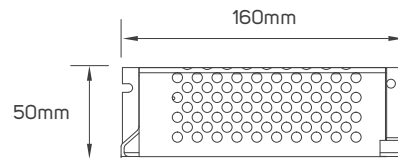

AREAS OF APPLICATION

Hospitality

Shopping Center

Commercial

Educational Center

TECHNICAL OPERATING & ELECTRICAL DATA

IP Rating	IP20
Power	16W/M
LED Quantity	168pcs/meter
Lumen	from 1050-1680lm/M+/-10%
Input	DC24V
Maximum Length	5M/Reel
Cutting Unit	Each 7 led per cut (cutting space 4.1cm)
FPCB Size	10x1.2mm (3OZ)
Packging	Male & female DC connector, 5m/reel into a anti-static bag, 20 bags into a master carton
Other Features	Use with aluminum profile is recommended.

DIMENSIONS

611873 - 611874 - 611875 - 611876 - 611877 - 611878 - 611879

ACCESSORIES

LED FLEXIBLE LINEAR LIGHT CONNECTOR
AVAILABLE AS AN ACCESSORY

Code No.	Model No.	IP	Power	Input	Output	Frequency	Dimensions
611944	ILSLVRFDIMMCD01	20	144W	DC24V	DC24V	433.92Hz	40x85x6mm
611948	ILS75W24VCG01	20	75W	AC220-240V	DC24V	50/60Hz	78x110x36mm
611949	ILS100W24VCG01	20	100W	AC220-240V	DC24V	50/60Hz	98x130x41mm
611950	ILS150W24VCG01	20	150W	AC220-240V	DC24V	50/60Hz	98x160x50mm

ACCESSORIES DIMENSIONS

611944

611948

611949

611950

APPLICATION PICTURE

This image is for display purpose only, the image may differ from the actual product, as the product is subject to modification provided without prior notice.