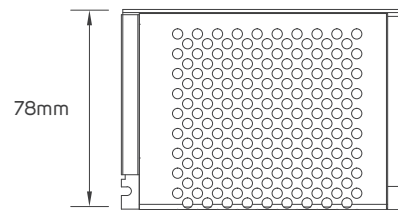

AREAS OF APPLICATION

Hospitality

Shopping Center

Commercial

Educational Center

TECHNICAL OPERATING & ELECTRICAL DATA

IP Rating	IP20
Power	16W/M
LED Quantity	168pcs/meter
Lumen	from 1050-1680lm/M+/-10%
Input	DC24V
Maximum Length	5M/Reel
Cutting Unit	Each 7 led per cut (cutting space 4.1cm)
FPCB Size	10x1.2mm (3OZ)
Packging	Male & female DC connector, 5m/reel into a anti-static bag, 20 bags into a master carton
Other Features	Use with aluminum profile is recommended.

DIMENSIONS

611873 - 611874 - 611875 - 611876 - 611877 - 611878 - 611879

ACCESSORIES

LED FLEXIBLE LINEAR LIGHT CONNECTOR
AVAILABLE AS AN ACCESSORY

Code No.	Model No.	IP	Power	Input	Output	Frequency	Dimensions
611944	ILSLVRFDIMMCD01	20	144W	DC24V	DC24V	433.92Hz	40x85x6mm
611948	ILS75W24VCG01	20	75W	AC220-240V	DC24V	50/60Hz	78x110x36mm
611949	ILS100W24VCG01	20	100W	AC220-240V	DC24V	50/60Hz	98x130x41mm
611950	ILS150W24VCG01	20	150W	AC220-240V	DC24V	50/60Hz	98x160x50mm

ACCESSORIES DIMENSIONS

611944

611948

611949

611950

APPLICATION PICTURE

This image is for display purpose only, the image may differ from the actual product, as the product is subject to modification provided without prior notice.