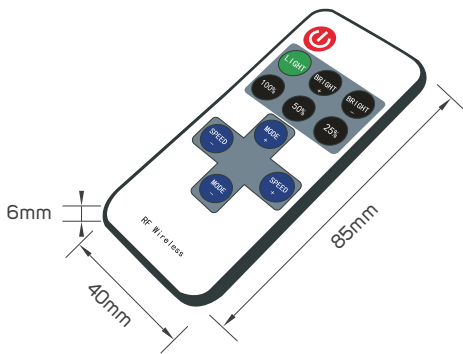

AREAS OF APPLICATION

Hospitality

Shopping Center

Commercial

Educational Center

TECHNICAL OPERATING & ELECTRICAL DATA

IP Rating	IP20
Power	16W/M
LED Quantity	168pcs/meter
Lumen	from 1050-1680lm/M+/-10%
Input	DC24V
Maximum Length	5M/Reel
Cutting Unit	Each 7 led per cut (cutting space 4.1cm)
FPCB Size	10x1.2mm (3OZ)
Packging	Male & female DC connector, 5m/reel into a anti-static bag, 20 bags into a master carton
Other Features	Use with aluminum profile is recommended.

DIMENSIONS

611873 - 611874 - 611875 - 611876 - 611877 - 611878 - 611879

ACCESSORIES

LED FLEXIBLE LINEAR LIGHT CONNECTOR
AVAILABLE AS AN ACCESSORY

Code No.	Model No.	IP	Power	Input	Output	Frequency	Dimensions
611944	ILSLVRFDIMMCD01	20	144W	DC24V	DC24V	433.92Hz	40x85x6mm
611948	ILS75W24VCG01	20	75W	AC220-240V	DC24V	50/60Hz	78x110x36mm
611949	ILS100W24VCG01	20	100W	AC220-240V	DC24V	50/60Hz	98x130x41mm
611950	ILS150W24VCG01	20	150W	AC220-240V	DC24V	50/60Hz	98x160x50mm

ACCESSORIES DIMENSIONS

611944

611948

611949

611950

APPLICATION PICTURE

This image is for display purpose only, the image may differ from the actual product, as the product is subject to modification provided without prior notice.