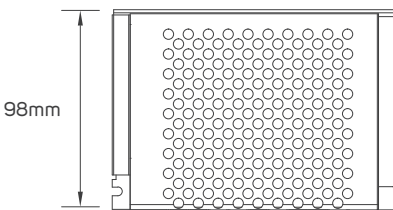

AREAS OF APPLICATION

Hospitality

Shopping Center

Commercial

Educational Center

TECHNICAL OPERATING & ELECTRICAL DATA

IP Rating	IP20
Power	16W/M
LED Quantity	168pcs/meter
Lumen	from 1050-1680lm/M+/-10%
Input	DC24V
Maximum Length	5M/Reel
Cutting Unit	Each 7 led per cut (cutting space 4.1cm)
FPCB Size	10x1.2mm (3OZ)
Packging	Male & female DC connector, 5m/reel into a anti-static bag, 20 bags into a master carton
Other Features	Use with aluminum profile is recommended.

DIMENSIONS

611873 - 611874 - 611875 - 611876 - 611877 - 611878 - 611879

ACCESSORIES

LED FLEXIBLE LINEAR LIGHT CONNECTOR
AVAILABLE AS AN ACCESSORY

Code No.	Model No.	IP	Power	Input	Output	Frequency	Dimensions
611944	ILSLVRFDIMMCD01	20	144W	DC24V	DC24V	433.92Hz	40x85x6mm
611948	ILS75W24VCG01	20	75W	AC220-240V	DC24V	50/60Hz	78x110x36mm
611949	ILS100W24VCG01	20	100W	AC220-240V	DC24V	50/60Hz	98x130x41mm
611950	ILS150W24VCG01	20	150W	AC220-240V	DC24V	50/60Hz	98x160x50mm

ACCESSORIES DIMENSIONS

611944

611948

611949

611950

APPLICATION PICTURE

This image is for display purpose only, the image may differ from the actual product, as the product is subject to modification provided without prior notice.