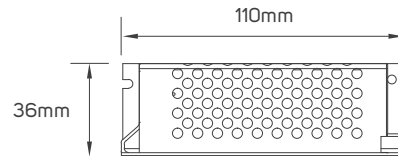

AREAS OF APPLICATION

Hospitality

Shopping Center

Commercial

Educational Center

TECHNICAL OPERATING & ELECTRICAL DATA

IP Rating	IP20
Power	16W/M
LED Quantity	168pcs/meter
Lumen	from 1050-1680lm/M+/-10%
Input	DC24V
Maximum Length	5M/Reel
Cutting Unit	Each 7 led per cut (cutting space 4.1cm)
FPCB Size	10x1.2mm (3OZ)
Packging	Male & female DC connector, 5m/reel into a anti-static bag, 20 bags into a master carton
Other Features	Use with aluminum profile is recommended.

DIMENSIONS

611873 - 611874 - 611875 - 611876 - 611877 - 611878 - 611879

ACCESSORIES

LED FLEXIBLE LINEAR LIGHT CONNECTOR
AVAILABLE AS AN ACCESSORY

Code No.	Model No.	IP	Power	Input	Output	Frequency	Dimensions
611944	ILSLVRFDIMMCD01	20	144W	DC24V	DC24V	433.92Hz	40x85x6mm
611948	ILS75W24VCG01	20	75W	AC220-240V	DC24V	50/60Hz	78x110x36mm
611949	ILS100W24VCG01	20	100W	AC220-240V	DC24V	50/60Hz	98x130x41mm
611950	ILS150W24VCG01	20	150W	AC220-240V	DC24V	50/60Hz	98x160x50mm

ACCESSORIES DIMENSIONS

611944

611948

611949

611950

APPLICATION PICTURE

This image is for display purpose only, the image may differ from the actual product, as the product is subject to modification provided without prior notice.