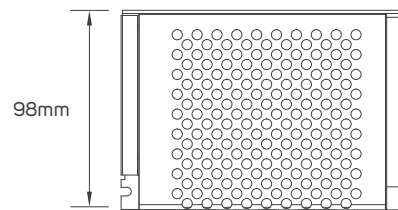

AREAS OF APPLICATION

Hospitality

Shopping Center

Commercial

Educational Center

TECHNICAL OPERATING & ELECTRICAL DATA

IP Rating	IP20
Power	16W/M
LED Quantity	168pcs/meter
Lumen	from 1050-1680lm/M+/-10%
Input	DC24V
Maximum Length	5M/Reel
Cutting Unit	Each 7 led per cut (cutting space 4.1cm)
FPCB Size	10x1.2mm (3OZ)
Packging	Male & female DC connector, 5m/reel into a anti-static bag, 20 bags into a master carton
Other Features	Use with aluminum profile is recommended.

DIMENSIONS

611873 - 611874 - 611875 - 611876 - 611877 - 611878 - 611879

ACCESSORIES

LED FLEXIBLE LINEAR LIGHT CONNECTOR
AVAILABLE AS AN ACCESSORY

Code No.	Model No.	IP	Power	Input	Output	Frequency	Dimensions
611944	ILSLVRFDIMMCD01	20	144W	DC24V	DC24V	433.92Hz	40x85x6mm
611948	ILS75W24VCG01	20	75W	AC220-240V	DC24V	50/60Hz	78x110x36mm
611949	ILS100W24VCG01	20	100W	AC220-240V	DC24V	50/60Hz	98x130x41mm
611950	ILS150W24VCG01	20	150W	AC220-240V	DC24V	50/60Hz	98x160x50mm

ACCESSORIES DIMENSIONS

611944

611948

611949

611950

APPLICATION PICTURE

This image is for display purpose only, the image may differ from the actual product, as the product is subject to modification provided without prior notice.