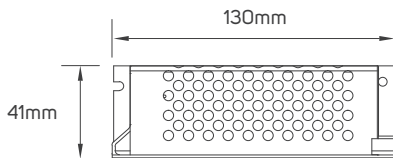

AREAS OF APPLICATION

Hospitality

Shopping Center

Commercial

Educational Center

TECHNICAL OPERATING & ELECTRICAL DATA

IP Rating	IP20
Power	16W/M
LED Quantity	168pcs/meter
Lumen	from 1050-1680lm/M+/-10%
Input	DC24V
Maximum Length	5M/Reel
Cutting Unit	Each 7 led per cut (cutting space 4.1cm)
FPCB Size	10x1.2mm (3OZ)
Packging	Male & female DC connector, 5m/reel into a anti-static bag, 20 bags into a master carton
Other Features	Use with aluminum profile is recommended.

DIMENSIONS

611873 - 611874 - 611875 - 611876 - 611877 - 611878 - 611879

ACCESSORIES

LED FLEXIBLE LINEAR LIGHT CONNECTOR
AVAILABLE AS AN ACCESSORY

Code No.	Model No.	IP	Power	Input	Output	Frequency	Dimensions
611944	ILSLVRFDIMMCD01	20	144W	DC24V	DC24V	433.92Hz	40x85x6mm
611948	ILS75W24VCG01	20	75W	AC220-240V	DC24V	50/60Hz	78x110x36mm
611949	ILS100W24VCG01	20	100W	AC220-240V	DC24V	50/60Hz	98x130x41mm
611950	ILS150W24VCG01	20	150W	AC220-240V	DC24V	50/60Hz	98x160x50mm

ACCESSORIES DIMENSIONS

611944

611948

611949

611950

APPLICATION PICTURE

This image is for display purpose only, the image may differ from the actual product, as the product is subject to modification provided without prior notice.