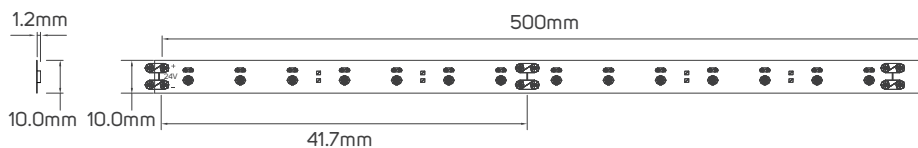

AREAS OF APPLICATION

Hospitality

Shopping Center

Commercial

Educational Center

TECHNICAL OPERATING & ELECTRICAL DATA

IP Rating	IP20
Power	16W/M
LED Quantity	168pcs/meter
Lumen	from 1050-1680lm/M+/-10%
Input	DC24V
Maximum Length	5M/Reel
Cutting Unit	Each 7 led per cut (cutting space 4.1cm)
FPCB Size	10x1.2mm (3OZ)
Packging	Male & female DC connector, 5m/reel into a anti-static bag, 20 bags into a master carton
Other Features	Use with aluminum profile is recommended.

SPECIFICATIONS

Code No.	Model No.	Lumen	CRI	CCT
611873	ILS16LVST918WW01	1050lm	95	1800K
611874	ILS16LVST922WW01	1350lm	95	2200K
611875	ILS16LVST927WW01	1500lm	95	2700K
611876	ILS16LVST930WW01	1600lm	95	3000K
611877	ILS16LVST935WW01	1620lm	95	3500K
611878	ILS16LVST940NW01	1640lm	95	4000K
611879	ILS16LVST950DL01	1680lm	95	5000K

DIMENSIONS

611873 - 611874 - 611875 - 611876 - 611877 - 611878 - 611879

ACCESSORIES

LED FLEXIBLE LINEAR LIGHT CONNECTOR
AVAILABLE AS AN ACCESSORY

Code No.	Model No.	IP	Power	Input	Output	Frequency	Dimensions
611944	ILSLVRFDIMMCD01	20	144W	DC24V	DC24V	433.92Hz	40x85x6mm
611948	ILS75W24VCG01	20	75W	AC220-240V	DC24V	50/60Hz	78x110x36mm
611949	ILS100W24VCG01	20	100W	AC220-240V	DC24V	50/60Hz	98x130x41mm
611950	ILS150W24VCG01	20	150W	AC220-240V	DC24V	50/60Hz	98x160x50mm