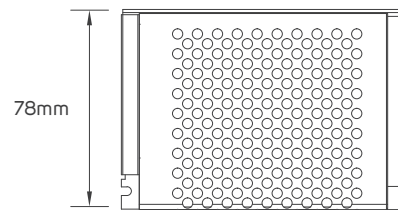

Commercial

Educational Center

TECHNICAL OPERATING & ELECTRICAL DATA

IP Rating	IP20
Power	21W/M
LED Quantity	210pcs/meter
Lumen	from 1400-2200lm/M+/-10%
Input	DC24V
Maximum Length	5M/Reel
Cutting Unit	Each 7 led per cut (cutting space 3.3cm)
FPCB Size	12x1.2mm (30Z)
Packging	Male & female DC connector, 5m/reel into a anti-static bag, 20 bags into a master carton
Other Features	Use with aluminum profile is recommended

DIMENSIONS

611880 - 611881 - 611882 - 611883 - 611884 - 611885 - 611886

ACCESSORIES

LED FLEXIBLE LINEAR LIGHT CONNECTOR
AVAILABLE AS AN ACCESSORY

Code No.	Model No.	IP	Power	Input	Output	Frequency	Dimensions
611944	ILSLVRFDIMMCD01	20.0	144W	DC24V	DC24V	433.92Hz	40x85x6mm
611948	ILS75W24VCG01	20.0	75W	AC220-240V	DC24V	50/60Hz	78x110x36mm
611949	ILS100W24VCG01	20.0	100W	AC220-240V	DC24V	50/60Hz	98x130x41mm
611950	ILS150W24VCG01	20.0	150W	AC220-240V	DC24V	50/60Hz	98x160x50mm

ACCESSORIES DIMENSIONS

611944

611948

611949

611950

APPLICATION PICTURE

This image is for display purpose only, the image may differ from the actual product, as the product is subject to modification provided without prior notice.