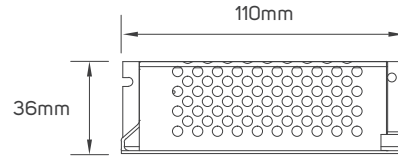

Commercial

Educational Center

TECHNICAL OPERATING & ELECTRICAL DATA

IP Rating	IP20
Power	21W/M
LED Quantity	210pcs/meter
Lumen	from 1400-2200lm/M+/-10%
Input	DC24V
Maximum Length	5M/Reel
Cutting Unit	Each 7 led per cut (cutting space 3.3cm)
FPCB Size	12x1.2mm (30Z)
Packging	Male & female DC connector, 5m/reel into a anti-static bag, 20 bags into a master carton
Other Features	Use with aluminum profile is recommended

DIMENSIONS

611880 - 611881 - 611882 - 611883 - 611884 - 611885 - 611886

ACCESSORIES

LED FLEXIBLE LINEAR LIGHT CONNECTOR
AVAILABLE AS AN ACCESSORY

Code No.	Model No.	IP	Power	Input	Output	Frequency	Dimensions
611944	ILSLVRFDIMMCD01	20.0	144W	DC24V	DC24V	433.92Hz	40x85x6mm
611948	ILS75W24VCG01	20.0	75W	AC220-240V	DC24V	50/60Hz	78x110x36mm
611949	ILS100W24VCG01	20.0	100W	AC220-240V	DC24V	50/60Hz	98x130x41mm
611950	ILS150W24VCG01	20.0	150W	AC220-240V	DC24V	50/60Hz	98x160x50mm

ACCESSORIES DIMENSIONS

611944

611948

611949

611950

APPLICATION PICTURE

This image is for display purpose only, the image may differ from the actual product, as the product is subject to modification provided without prior notice.