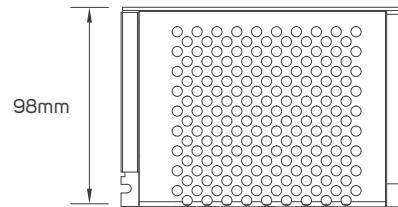

Commercial

Educational Center

TECHNICAL OPERATING & ELECTRICAL DATA

IP Rating	IP20
Power	21W/M
LED Quantity	210pcs/meter
Lumen	from 1400-2200lm/M+/-10%
Input	DC24V
Maximum Length	5M/Reel
Cutting Unit	Each 7 led per cut (cutting space 3.3cm)
FPCB Size	12x1.2mm (30Z)
Packging	Male & female DC connector, 5m/reel into a anti-static bag, 20 bags into a master carton
Other Features	Use with aluminum profile is recommended

DIMENSIONS

611880 - 611881 - 611882 - 611883 - 611884 - 611885 - 611886

ACCESSORIES

LED FLEXIBLE LINEAR LIGHT CONNECTOR
AVAILABLE AS AN ACCESSORY

Code No.	Model No.	IP	Power	Input	Output	Frequency	Dimensions
611944	ILSLVRFDIMMCD01	20.0	144W	DC24V	DC24V	433.92Hz	40x85x6mm
611948	ILS75W24VCG01	20.0	75W	AC220-240V	DC24V	50/60Hz	78x110x36mm
611949	ILS100W24VCG01	20.0	100W	AC220-240V	DC24V	50/60Hz	98x130x41mm
611950	ILS150W24VCG01	20.0	150W	AC220-240V	DC24V	50/60Hz	98x160x50mm

ACCESSORIES DIMENSIONS

611944

611948

611949

611950

APPLICATION PICTURE

This image is for display purpose only, the image may differ from the actual product, as the product is subject to modification provided without prior notice.