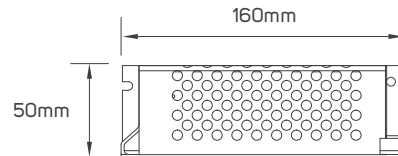

Commercial

Educational Center

TECHNICAL OPERATING & ELECTRICAL DATA

IP Rating	IP20
Power	21W/M
LED Quantity	210pcs/meter
Lumen	from 1400-2200lm/M+/-10%
Input	DC24V
Maximum Length	5M/Reel
Cutting Unit	Each 7 led per cut (cutting space 3.3cm)
FPCB Size	12x1.2mm (30Z)
Packging	Male & female DC connector, 5m/reel into a anti-static bag, 20 bags into a master carton
Other Features	Use with aluminum profile is recommended

DIMENSIONS

611880 - 611881 - 611882 - 611883 - 611884 - 611885 - 611886

ACCESSORIES

LED FLEXIBLE LINEAR LIGHT CONNECTOR
AVAILABLE AS AN ACCESSORY

Code No.	Model No.	IP	Power	Input	Output	Frequency	Dimensions
611944	ILSLVRFDIMMCD01	20.0	144W	DC24V	DC24V	433.92Hz	40x85x6mm
611948	ILS75W24VCG01	20.0	75W	AC220-240V	DC24V	50/60Hz	78x110x36mm
611949	ILS100W24VCG01	20.0	100W	AC220-240V	DC24V	50/60Hz	98x130x41mm
611950	ILS150W24VCG01	20.0	150W	AC220-240V	DC24V	50/60Hz	98x160x50mm

ACCESSORIES DIMENSIONS

611944

611948

611949

611950

APPLICATION PICTURE

This image is for display purpose only, the image may differ from the actual product, as the product is subject to modification provided without prior notice.