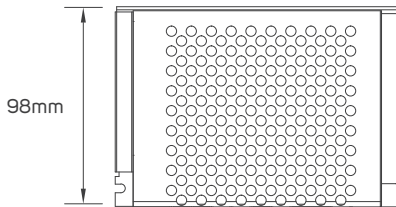

Commercial

Educational Center

TECHNICAL OPERATING & ELECTRICAL DATA

IP Rating	IP20
Power	21W/M
LED Quantity	210pcs/meter
Lumen	from 1400-2200lm/M+/-10%
Input	DC24V
Maximum Length	5M/Reel
Cutting Unit	Each 7 led per cut (cutting space 3.3cm)
FPCB Size	12x1.2mm (30Z)
Packging	Male & female DC connector, 5m/reel into a anti-static bag, 20 bags into a master carton
Other Features	Use with aluminum profile is recommended

DIMENSIONS

611880 - 611881 - 611882 - 611883 - 611884 - 611885 - 611886

ACCESSORIES

LED FLEXIBLE LINEAR LIGHT CONNECTOR
AVAILABLE AS AN ACCESSORY

Code No.	Model No.	IP	Power	Input	Output	Frequency	Dimensions
611944	ILSLVRFDIMMCD01	20.0	144W	DC24V	DC24V	433.92Hz	40x85x6mm
611948	ILS75W24VCG01	20.0	75W	AC220-240V	DC24V	50/60Hz	78x110x36mm
611949	ILS100W24VCG01	20.0	100W	AC220-240V	DC24V	50/60Hz	98x130x41mm
611950	ILS150W24VCG01	20.0	150W	AC220-240V	DC24V	50/60Hz	98x160x50mm

ACCESSORIES DIMENSIONS

611944

611948

611949

611950

APPLICATION PICTURE

This image is for display purpose only, the image may differ from the actual product, as the product is subject to modification provided without prior notice.