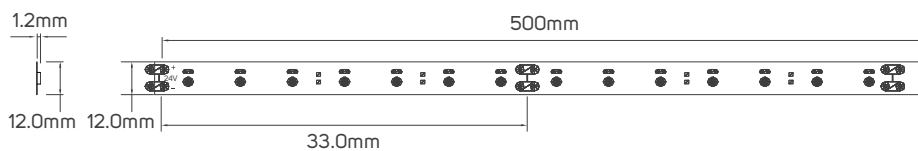

AREAS OF APPLICATION

Hospitality

Shopping Center

Commercial

Educational Center

TECHNICAL OPERATING & ELECTRICAL DATA

IP Rating	IP20
Power	21W/M
LED Quantity	210pcs/meter
Lumen	from 1400-2200lm/M+/-10%
Input	DC24V
Maximum Length	5M/Reel
Cutting Unit	Each 7 led per cut (cutting space 3.3cm)
FPCB Size	12x1.2mm (30Z)
Packging	Male & female DC connector, 5m/reel into a anti-static bag, 20 bags into a master carton
Other Features	Use with aluminum profile is recommended

SPECIFICATIONS

Code No.	Model No.	Lumen	CRI	CCT
611880	ILS21LVST918WW01	1400lm	95	1800K
611881	ILS21LVST922WW01	1750lm	95	2200K
611882	ILS21LVST927WW01	2000lm	95	2700K
611883	ILS21LVST930WW01	2100lm	95	3000K
611884	ILS21LVST935WW01	2130lm	95	3500K
611885	ILS21LVST940NW01	2160lm	95	4000K
611886	ILS21LVST950DL01	2200lm	95<!-- </tr-->	

DIMENSIONS

611880 - 611881 - 611882 - 611883 - 611884 - 611885 - 611886