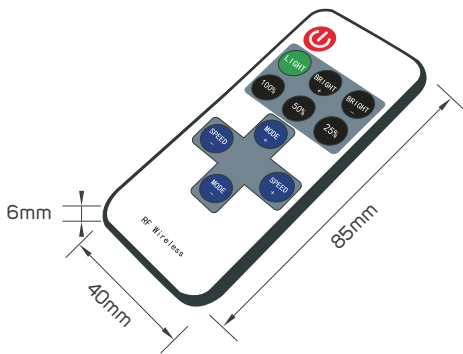

Commercial

Educational Center

TECHNICAL OPERATING & ELECTRICAL DATA

IP Rating	IP20
Power	21W/M
LED Quantity	210pcs/meter
Lumen	from 1400-2200lm/M+/-10%
Input	DC24V
Maximum Length	5M/Reel
Cutting Unit	Each 7 led per cut (cutting space 3.3cm)
FPCB Size	12x1.2mm (30Z)
Packging	Male & female DC connector, 5m/reel into a anti-static bag, 20 bags into a master carton
Other Features	Use with aluminum profile is recommended

DIMENSIONS

611880 - 611881 - 611882 - 611883 - 611884 - 611885 - 611886

ACCESSORIES

LED FLEXIBLE LINEAR LIGHT CONNECTOR
AVAILABLE AS AN ACCESSORY

Code No.	Model No.	IP	Power	Input	Output	Frequency	Dimensions
611944	ILSLVRFDIMMCD01	20.0	144W	DC24V	DC24V	433.92Hz	40x85x6mm
611948	ILS75W24VCG01	20.0	75W	AC220-240V	DC24V	50/60Hz	78x110x36mm
611949	ILS100W24VCG01	20.0	100W	AC220-240V	DC24V	50/60Hz	98x130x41mm
611950	ILS150W24VCG01	20.0	150W	AC220-240V	DC24V	50/60Hz	98x160x50mm

ACCESSORIES DIMENSIONS

611944

611948

611949

611950

APPLICATION PICTURE

This image is for display purpose only, the image may differ from the actual product, as the product is subject to modification provided without prior notice.