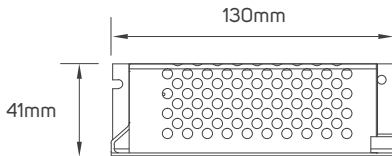

Commercial

Educational Center

TECHNICAL OPERATING & ELECTRICAL DATA

IP Rating	IP20
Power	21W/M
LED Quantity	210pcs/meter
Lumen	from 1400-2200lm/M+/-10%
Input	DC24V
Maximum Length	5M/Reel
Cutting Unit	Each 7 led per cut (cutting space 3.3cm)
FPCB Size	12x1.2mm (30Z)
Packging	Male & female DC connector, 5m/reel into a anti-static bag, 20 bags into a master carton
Other Features	Use with aluminum profile is recommended

DIMENSIONS

611880 - 611881 - 611882 - 611883 - 611884 - 611885 - 611886

ACCESSORIES

LED FLEXIBLE LINEAR LIGHT CONNECTOR
AVAILABLE AS AN ACCESSORY

Code No.	Model No.	IP	Power	Input	Output	Frequency	Dimensions
611944	ILSLVRFDIMMCD01	20.0	144W	DC24V	DC24V	433.92Hz	40x85x6mm
611948	ILS75W24VCG01	20.0	75W	AC220-240V	DC24V	50/60Hz	78x110x36mm
611949	ILS100W24VCG01	20.0	100W	AC220-240V	DC24V	50/60Hz	98x130x41mm
611950	ILS150W24VCG01	20.0	150W	AC220-240V	DC24V	50/60Hz	98x160x50mm

ACCESSORIES DIMENSIONS

611944

611948

611949

611950

APPLICATION PICTURE

This image is for display purpose only, the image may differ from the actual product, as the product is subject to modification provided without prior notice.