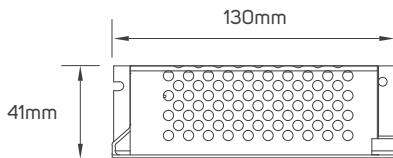

Educational Center

TECHNICAL OPERATING & ELECTRICAL DATA

IP Rating	IP20
Power	10W
LED Quantity	128pcs/meter
Lumen	1030lm/M +/-10%
PCB	Double PCB whole thickness 0.25mm, white color, 10mm, copper thickness 25um x 3pcs (3OZ)
Chip Size	2.8x3.5x0.8mm
L70	>20000H
Input	DC24V
Maximum Length	5M/Reel
Cutting Unit	Each 16 led is cuttable (cutting space 12.5cm)
Packging	Male & female DC connector, 5m/reel into a anti-static bag, 20 bags into a master carton

SPECIFICATIONS

Code No.	Model No.	Lumen	CRI	CCT
611887	ILS10LVST92250TN01	1030lm	95	2200K/5000K

DIMENSIONS

611887

ACCESSORIES

LED FLEXIBLE LINEAR LIGHT CONNECTOR
AVAILABLE AS AN ACCESSORY

Code No.	Model No.	IP	Power	Input	Output	Frequency	Dimensions
611946	ILSLVRFDIMMCD01	20	144W	DC24V	DC24V	433.92Hz	40x85x6mm
611948	ILS75W24VCG01	20	75W	AC220-240V	DC24V	50/60Hz	78x110x36mm
611949	ILS100W24VCG01	20	100W	AC220-240V	DC24V	50/60Hz	98x130x41mm
611950	ILS150W24VCG01	20	150W	AC220-240V	DC24V	50/60Hz	98x160x50mm

ACCESSORIES DIMENSIONS

611946

611948

611949

611950

APPLICATION PICTURE

This image is for display purpose only, the image may differ from the actual product, as the product is subject to modification provided without prior notice.