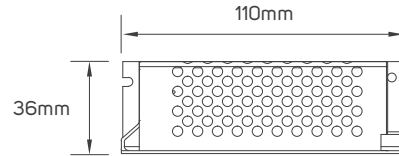

Educational Center

TECHNICAL OPERATING & ELECTRICAL DATA

IP Rating	IP20
Power	10W
LED Quantity	128pcs/meter
Lumen	1030lm/M +/-10%
PCB	Double PCB whole thickness 0.25mm, white color, 10mm, copper thickness 25um x 3pcs (3OZ)
Chip Size	2.8x3.5x0.8mm
L70	>20000H
Input	DC24V
Maximum Length	5M/Reel
Cutting Unit	Each 16 led is cuttable (cutting space 12.5cm)
Packging	Male & female DC connector, 5m/reel into a anti-static bag, 20 bags into a master carton

SPECIFICATIONS

Code No.	Model No.	Lumen	CRI	CCT
611887	ILS10LVST92250TN01	1030lm	95	2200K/5000K

DIMENSIONS

611887

ACCESSORIES

LED FLEXIBLE LINEAR LIGHT CONNECTOR
AVAILABLE AS AN ACCESSORY

Code No.	Model No.	IP	Power	Input	Output	Frequency	Dimensions
611946	ILSLVRFDIMMCD01	20	144W	DC24V	DC24V	433.92Hz	40x85x6mm
611948	ILS75W24VCG01	20	75W	AC220-240V	DC24V	50/60Hz	78x110x36mm
611949	ILS100W24VCG01	20	100W	AC220-240V	DC24V	50/60Hz	98x130x41mm
611950	ILS150W24VCG01	20	150W	AC220-240V	DC24V	50/60Hz	98x160x50mm

ACCESSORIES DIMENSIONS

611946

611948

611949

611950

APPLICATION PICTURE

This image is for display purpose only, the image may differ from the actual product, as the product is subject to modification provided without prior notice.