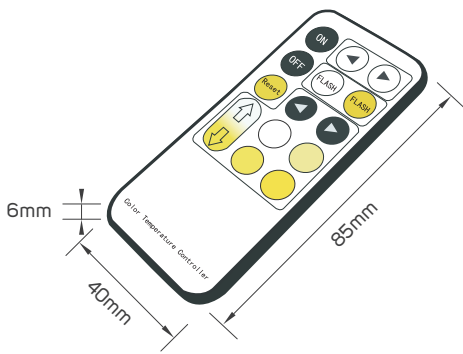

Educational Center

TECHNICAL OPERATING & ELECTRICAL DATA

IP Rating	IP20
Power	10W
LED Quantity	128pcs/meter
Lumen	1030lm/M +/-10%
PCB	Double PCB whole thickness 0.25mm, white color, 10mm, copper thickness 25um x 3pcs (3OZ)
Chip Size	2.8x3.5x0.8mm
L70	>20000H
Input	DC24V
Maximum Length	5M/Reel
Cutting Unit	Each 16 led is cuttable (cutting space 12.5cm)
Packging	Male & female DC connector, 5m/reel into a anti-static bag, 20 bags into a master carton

SPECIFICATIONS

Code No.	Model No.	Lumen	CRI	CCT
611887	ILS10LVST92250TN01	1030lm	95	2200K/5000K

DIMENSIONS

611887

ACCESSORIES

LED FLEXIBLE LINEAR LIGHT CONNECTOR
AVAILABLE AS AN ACCESSORY

Code No.	Model No.	IP	Power	Input	Output	Frequency	Dimensions
611946	ILSLVRFDIMMCD01	20	144W	DC24V	DC24V	433.92Hz	40x85x6mm
611948	ILS75W24VCG01	20	75W	AC220-240V	DC24V	50/60Hz	78x110x36mm
611949	ILS100W24VCG01	20	100W	AC220-240V	DC24V	50/60Hz	98x130x41mm
611950	ILS150W24VCG01	20	150W	AC220-240V	DC24V	50/60Hz	98x160x50mm

ACCESSORIES DIMENSIONS

611946

611948

611949

611950

APPLICATION PICTURE

This image is for display purpose only, the image may differ from the actual product, as the product is subject to modification provided without prior notice.