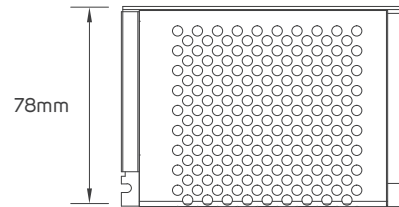

Educational Center

TECHNICAL OPERATING & ELECTRICAL DATA

IP Rating	IP20
Power	10W
LED Quantity	128pcs/meter
Lumen	1030lm/M +/-10%
PCB	Double PCB whole thickness 0.25mm, white color, 10mm, copper thickness 25um x 3pcs (3OZ)
Chip Size	2.8x3.5x0.8mm
L70	>20000H
Input	DC24V
Maximum Length	5M/Reel
Cutting Unit	Each 16 led is cuttable (cutting space 12.5cm)
Packging	Male & female DC connector, 5m/reel into a anti-static bag, 20 bags into a master carton

SPECIFICATIONS

Code No.	Model No.	Lumen	CRI	CCT
611887	ILS10LVST92250TN01	1030lm	95	2200K/5000K

DIMENSIONS

611887

ACCESSORIES

LED FLEXIBLE LINEAR LIGHT CONNECTOR
AVAILABLE AS AN ACCESSORY

Code No.	Model No.	IP	Power	Input	Output	Frequency	Dimensions
611946	ILSLVRFDIMMCD01	20	144W	DC24V	DC24V	433.92Hz	40x85x6mm
611948	ILS75W24VCG01	20	75W	AC220-240V	DC24V	50/60Hz	78x110x36mm
611949	ILS100W24VCG01	20	100W	AC220-240V	DC24V	50/60Hz	98x130x41mm
611950	ILS150W24VCG01	20	150W	AC220-240V	DC24V	50/60Hz	98x160x50mm

ACCESSORIES DIMENSIONS

611946

611948

611949

611950

APPLICATION PICTURE

This image is for display purpose only, the image may differ from the actual product, as the product is subject to modification provided without prior notice.