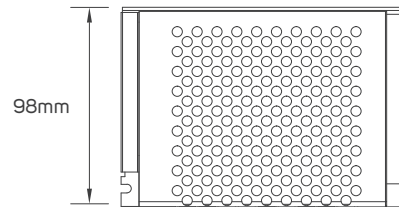

Educational Center

TECHNICAL OPERATING & ELECTRICAL DATA

IP Rating	IP20
Power	10W
LED Quantity	128pcs/meter
Lumen	1030lm/M +/-10%
PCB	Double PCB whole thickness 0.25mm, white color, 10mm, copper thickness 25um x 3pcs (3OZ)
Chip Size	2.8x3.5x0.8mm
L70	>20000H
Input	DC24V
Maximum Length	5M/Reel
Cutting Unit	Each 16 led is cuttable (cutting space 12.5cm)
Packging	Male & female DC connector, 5m/reel into a anti-static bag, 20 bags into a master carton

SPECIFICATIONS

Code No.	Model No.	Lumen	CRI	CCT
611887	ILS10LVST92250TN01	1030lm	95	2200K/5000K

DIMENSIONS

611887

ACCESSORIES

LED FLEXIBLE LINEAR LIGHT CONNECTOR
AVAILABLE AS AN ACCESSORY

Code No.	Model No.	IP	Power	Input	Output	Frequency	Dimensions
611946	ILSLVRFDIMMCD01	20	144W	DC24V	DC24V	433.92Hz	40x85x6mm
611948	ILS75W24VCG01	20	75W	AC220-240V	DC24V	50/60Hz	78x110x36mm
611949	ILS100W24VCG01	20	100W	AC220-240V	DC24V	50/60Hz	98x130x41mm
611950	ILS150W24VCG01	20	150W	AC220-240V	DC24V	50/60Hz	98x160x50mm

ACCESSORIES DIMENSIONS

611946

611948

611949

611950

APPLICATION PICTURE

This image is for display purpose only, the image may differ from the actual product, as the product is subject to modification provided without prior notice.