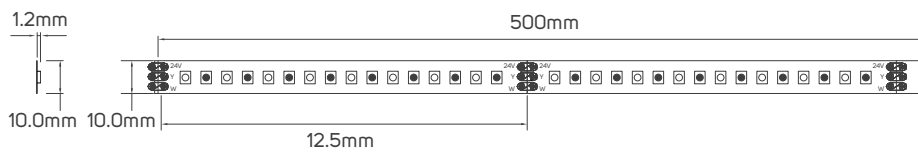

Educational Center

TECHNICAL OPERATING & ELECTRICAL DATA

IP Rating	IP20
Power	10W
LED Quantity	128pcs/meter
Lumen	1030lm/M +/-10%
PCB	Double PCB whole thickness 0.25mm, white color, 10mm, copper thickness 25um x 3pcs (3OZ)
Chip Size	2.8x3.5x0.8mm
L70	>20000H
Input	DC24V
Maximum Length	5M/Reel
Cutting Unit	Each 16 led is cuttable (cutting space 12.5cm)
Packging	Male & female DC connector, 5m/reel into a anti-static bag, 20 bags into a master carton

SPECIFICATIONS

Code No.	Model No.	Lumen	CRI	CCT
611887	ILS10LVST92250TN01	1030lm	95	2200K/5000K

DIMENSIONS

611887

ACCESSORIES

LED FLEXIBLE LINEAR LIGHT CONNECTOR
AVAILABLE AS AN ACCESSORY

Code No.	Model No.	IP	Power	Input	Output	Frequency	Dimensions
611946	ILSLVRFDIMMCD01	20	144W	DC24V	DC24V	433.92Hz	40x85x6mm
611948	ILS75W24VCG01	20	75W	AC220-240V	DC24V	50/60Hz	78x110x36mm
611949	ILS100W24VCG01	20	100W	AC220-240V	DC24V	50/60Hz	98x130x41mm
611950	ILS150W24VCG01	20	150W	AC220-240V	DC24V	50/60Hz	98x160x50mm