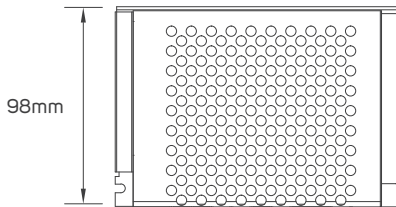

Educational Center

TECHNICAL OPERATING & ELECTRICAL DATA

IP Rating	IP20
Power	10W
LED Quantity	128pcs/meter
Lumen	1030lm/M +/-10%
PCB	Double PCB whole thickness 0.25mm, white color, 10mm, copper thickness 25um x 3pcs (3OZ)
Chip Size	2.8x3.5x0.8mm
L70	>20000H
Input	DC24V
Maximum Length	5M/Reel
Cutting Unit	Each 16 led is cuttable (cutting space 12.5cm)
Packging	Male & female DC connector, 5m/reel into a anti-static bag, 20 bags into a master carton

SPECIFICATIONS

Code No.	Model No.	Lumen	CRI	CCT
611887	ILS10LVST92250TN01	1030lm	95	2200K/5000K

DIMENSIONS

611887

ACCESSORIES

LED FLEXIBLE LINEAR LIGHT CONNECTOR
AVAILABLE AS AN ACCESSORY

Code No.	Model No.	IP	Power	Input	Output	Frequency	Dimensions
611946	ILSLVRFDIMMCD01	20	144W	DC24V	DC24V	433.92Hz	40x85x6mm
611948	ILS75W24VCG01	20	75W	AC220-240V	DC24V	50/60Hz	78x110x36mm
611949	ILS100W24VCG01	20	100W	AC220-240V	DC24V	50/60Hz	98x130x41mm
611950	ILS150W24VCG01	20	150W	AC220-240V	DC24V	50/60Hz	98x160x50mm

ACCESSORIES DIMENSIONS

611946

611948

611949

611950

APPLICATION PICTURE

This image is for display purpose only, the image may differ from the actual product, as the product is subject to modification provided without prior notice.