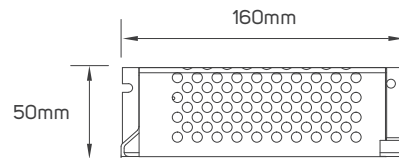

Educational Center

TECHNICAL OPERATING & ELECTRICAL DATA

IP Rating	IP20
Power	10W
LED Quantity	128pcs/meter
Lumen	1030lm/M +/-10%
PCB	Double PCB whole thickness 0.25mm, white color, 10mm, copper thickness 25um x 3pcs (3OZ)
Chip Size	2.8x3.5x0.8mm
L70	>20000H
Input	DC24V
Maximum Length	5M/Reel
Cutting Unit	Each 16 led is cuttable (cutting space 12.5cm)
Packging	Male & female DC connector, 5m/reel into a anti-static bag, 20 bags into a master carton

SPECIFICATIONS

Code No.	Model No.	Lumen	CRI	CCT
611887	ILS10LVST92250TN01	1030lm	95	2200K/5000K

DIMENSIONS

611887

ACCESSORIES

LED FLEXIBLE LINEAR LIGHT CONNECTOR
AVAILABLE AS AN ACCESSORY

Code No.	Model No.	IP	Power	Input	Output	Frequency	Dimensions
611946	ILSLVRFDIMMCD01	20	144W	DC24V	DC24V	433.92Hz	40x85x6mm
611948	ILS75W24VCG01	20	75W	AC220-240V	DC24V	50/60Hz	78x110x36mm
611949	ILS100W24VCG01	20	100W	AC220-240V	DC24V	50/60Hz	98x130x41mm
611950	ILS150W24VCG01	20	150W	AC220-240V	DC24V	50/60Hz	98x160x50mm

ACCESSORIES DIMENSIONS

611946

611948

611949

611950

APPLICATION PICTURE

This image is for display purpose only, the image may differ from the actual product, as the product is subject to modification provided without prior notice.