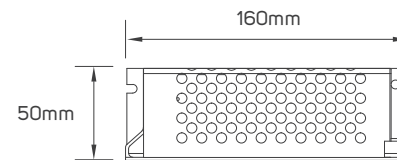

## TECHNICAL OPERATING & ELECTRICAL DATA

IP Rating	IP67 for strip, Silicon material
Power	9W/M
Lumen	from 320-420lm/M+/-10%
LED Quantity	126pcs/meter
Input	DC24V
Maximum Length	5M/Reel
Cutting Unit	50mm
Size	6x10mm
Packaging	Male & female DC connector, 5m/reel into a anti-static bag, 20 bags into a master carton

## DIMENSIONS

611896 - 611897 - 611898- 611899 - 611900 - 611901

## ACCESSORIES

LED FLEXIBLE LINEAR LIGHT CONNECTOR  
AVAILABLE AS AN ACCESSORY

Code No.	Model No.	IP	Power	Input	Output	Frequency	Dimensions
611959	ILSLVNFALMFCH05						7.1x30x11.8mm
611963	ILSLVNFALMFCH09						6.8x308x12mm
611964	ILSLVNFALMFCH10						6.8x596x12mm
611965	ILSLVNFALMFCH11						6.8x886x12mm
611979	ILSLVNF2HFC01						L=300mm
611948	ILS75W24VCG01	20	75W	AC220-240V	DC24V	50/60Hz	78x110x36mm
611949	ILS100W24VCG01	20	100W	AC220-240V	DC24V	50/60Hz	98x130x41mm
611950	ILS150W24VCG01	20	150W	AC220-240V	DC24V	50/60Hz	98x160x50mm

# ACCESSORIES DIMENSIONS

611959

611963 - 611964 - 611965

611979

611948

611949

611950

This image is for display purpose only, the image may differ from the actual product, as the product is subject to modification provided without prior notice.