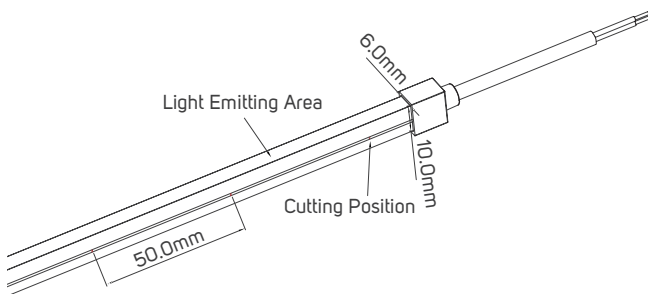

AREAS OF APPLICATION

Hospitality

Shopping Center

Commercial

Educational Center

TECHNICAL OPERATING & ELECTRICAL DATA

IP Rating	IP67 for strip, Silicon material
Power	9W/M
Lumen	from 320-420lm/M+/-10%
LED Quantity	126pcs/meter
Input	DC24V
Maximum Length	5M/Reel
Cutting Unit	50mm
Size	6x10mm
Packaging	Male & female DC connector, 5m/reel into a anti-static bag, 20 bags into a master carton

SPECIFICATIONS

Code No.	Model No.	Lumen	CRI	CCT
611896	ILS09LVNF922WW01	320lm	92	2200K
611897	ILS09LVNF927WW01	370lm	92	2700K
611898	ILS09LVNF930WW01	390lm	92	3000K
611899	ILS09LVNF935WW01	400lm	92	3500K
611900	ILS09LVNF940NW01	410lm	92	4000K
611901	ILS09LVNF950DL01	420lm	92	5000K

DIMENSIONS

611896 - 611897 - 611898- 611899 - 611900 - 611901