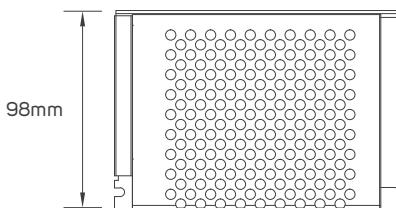

## DIMENSIONS

611896 - 611897 - 611898- 611899 - 611900 - 611901

## ACCESSORIES

LED FLEXIBLE LINEAR LIGHT CONNECTOR  
AVAILABLE AS AN ACCESSORY

Code No.	Model No.	IP	Power	Input	Output	Frequency	Dimensions
611959	ILSLVNFALMFCH05						7.1x30x11.8mm
611963	ILSLVNFALMFCH09						6.8x308x12mm
611964	ILSLVNFALMFCH10						6.8x596x12mm
611965	ILSLVNFALMFCH11						6.8x886x12mm
611979	ILSLVNF2HFC01						L=300mm
611948	ILS75W24VCG01	20	75W	AC220-240V	DC24V	50/60Hz	78x110x36mm
611949	ILS100W24VCG01	20	100W	AC220-240V	DC24V	50/60Hz	98x130x41mm
611950	ILS150W24VCG01	20	150W	AC220-240V	DC24V	50/60Hz	98x160x50mm

# ACCESSORIES DIMENSIONS

611959

611963 - 611964 - 611965

611979

611948

611949

611950

This image is for display purpose only, the image may differ from the actual product, as the product is subject to modification provided without prior notice.