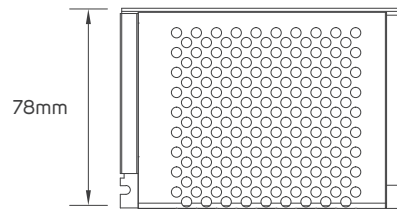

## DIMENSIONS

611896 - 611897 - 611898- 611899 - 611900 - 611901

## ACCESSORIES

LED FLEXIBLE LINEAR LIGHT CONNECTOR  
AVAILABLE AS AN ACCESSORY

Code No.	Model No.	IP	Power	Input	Output	Frequency	Dimensions
611959	ILSLVNFALMFCH05						7.1x30x11.8mm
611963	ILSLVNFALMFCH09						6.8x308x12mm
611964	ILSLVNFALMFCH10						6.8x596x12mm
611965	ILSLVNFALMFCH11						6.8x886x12mm
611979	ILSLVNF2HFC01						L=300mm
611948	ILS75W24VCG01	20	75W	AC220-240V	DC24V	50/60Hz	78x110x36mm
611949	ILS100W24VCG01	20	100W	AC220-240V	DC24V	50/60Hz	98x130x41mm
611950	ILS150W24VCG01	20	150W	AC220-240V	DC24V	50/60Hz	98x160x50mm

# ACCESSORIES DIMENSIONS

611959

611963 - 611964 - 611965

611979

611948

611949

611950

This image is for display purpose only, the image may differ from the actual product, as the product is subject to modification provided without prior notice.