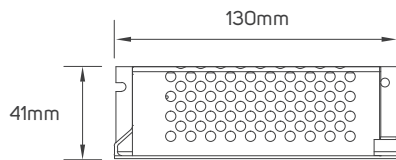

## TECHNICAL OPERATING & ELECTRICAL DATA

IP Rating	IP67 for strip, Silicon material
Power	9W/M
Lumen	from 320-420lm/M+/-10%
LED Quantity	126pcs/meter
Input	DC24V
Maximum Length	5M/Reel
Cutting Unit	50mm
Size	6x10mm
Packaging	Male & female DC connector, 5m/reel into a anti-static bag, 20 bags into a master carton

## DIMENSIONS

611896 - 611897 - 611898- 611899 - 611900 - 611901

## ACCESSORIES

LED FLEXIBLE LINEAR LIGHT CONNECTOR  
AVAILABLE AS AN ACCESSORY

Code No.	Model No.	IP	Power	Input	Output	Frequency	Dimensions
611959	ILSLVNFALMFCH05						7.1x30x11.8mm
611963	ILSLVNFALMFCH09						6.8x308x12mm
611964	ILSLVNFALMFCH10						6.8x596x12mm
611965	ILSLVNFALMFCH11						6.8x886x12mm
611979	ILSLVNF2HFC01						L=300mm
611948	ILS75W24VCG01	20	75W	AC220-240V	DC24V	50/60Hz	78x110x36mm
611949	ILS100W24VCG01	20	100W	AC220-240V	DC24V	50/60Hz	98x130x41mm
611950	ILS150W24VCG01	20	150W	AC220-240V	DC24V	50/60Hz	98x160x50mm

# ACCESSORIES DIMENSIONS

611959

611963 - 611964 - 611965

611979

611948

611949

611950

This image is for display purpose only, the image may differ from the actual product, as the product is subject to modification provided without prior notice.