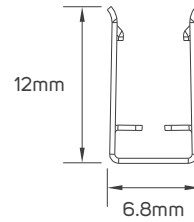

## TECHNICAL OPERATING & ELECTRICAL DATA

IP Rating	IP67 for strip, Silicon material
Power	9W/M
Lumen	from 320-420lm/M+/-10%
LED Quantity	126pcs/meter
Input	DC24V
Maximum Length	5M/Reel
Cutting Unit	50mm
Size	6x10mm
Packaging	Male & female DC connector, 5m/reel into a anti-static bag, 20 bags into a master carton

## DIMENSIONS

611896 - 611897 - 611898- 611899 - 611900 - 611901

## ACCESSORIES

LED FLEXIBLE LINEAR LIGHT CONNECTOR  
AVAILABLE AS AN ACCESSORY

Code No.	Model No.	IP	Power	Input	Output	Frequency	Dimensions
611959	ILSLVNFALMFCH05						7.1x30x11.8mm
611963	ILSLVNFALMFCH09						6.8x308x12mm
611964	ILSLVNFALMFCH10						6.8x596x12mm
611965	ILSLVNFALMFCH11						6.8x886x12mm
611979	ILSLVNF2HFC01						L=300mm
611948	ILS75W24VCG01	20	75W	AC220-240V	DC24V	50/60Hz	78x110x36mm
611949	ILS100W24VCG01	20	100W	AC220-240V	DC24V	50/60Hz	98x130x41mm
611950	ILS150W24VCG01	20	150W	AC220-240V	DC24V	50/60Hz	98x160x50mm

# ACCESSORIES DIMENSIONS

611959

611963 - 611964 - 611965

611979

611948

611949

611950

This image is for display purpose only, the image may differ from the actual product, as the product is subject to modification provided without prior notice.