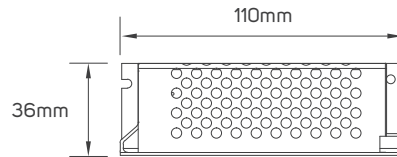

## TECHNICAL OPERATING & ELECTRICAL DATA

IP Rating	IP67 for strip, Silicon material
Power	9W/M
Lumen	from 320-420lm/M+/-10%
LED Quantity	126pcs/meter
Input	DC24V
Maximum Length	5M/Reel
Cutting Unit	50mm
Size	6x10mm
Packaging	Male & female DC connector, 5m/reel into a anti-static bag, 20 bags into a master carton

## DIMENSIONS

611896 - 611897 - 611898- 611899 - 611900 - 611901

## ACCESSORIES

LED FLEXIBLE LINEAR LIGHT CONNECTOR  
AVAILABLE AS AN ACCESSORY

Code No.	Model No.	IP	Power	Input	Output	Frequency	Dimensions
611959	ILSLVNFALMFCH05						7.1x30x11.8mm
611963	ILSLVNFALMFCH09						6.8x308x12mm
611964	ILSLVNFALMFCH10						6.8x596x12mm
611965	ILSLVNFALMFCH11						6.8x886x12mm
611979	ILSLVNF2HFC01						L=300mm
611948	ILS75W24VCG01	20	75W	AC220-240V	DC24V	50/60Hz	78x110x36mm
611949	ILS100W24VCG01	20	100W	AC220-240V	DC24V	50/60Hz	98x130x41mm
611950	ILS150W24VCG01	20	150W	AC220-240V	DC24V	50/60Hz	98x160x50mm

# ACCESSORIES DIMENSIONS

611959

611963 - 611964 - 611965

611979

611948

611949

611950

This image is for display purpose only, the image may differ from the actual product, as the product is subject to modification provided without prior notice.