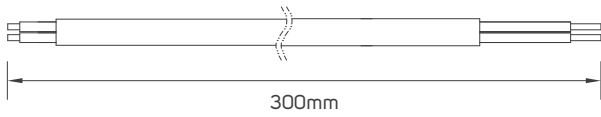

611959

611963 - 611964 - 611965