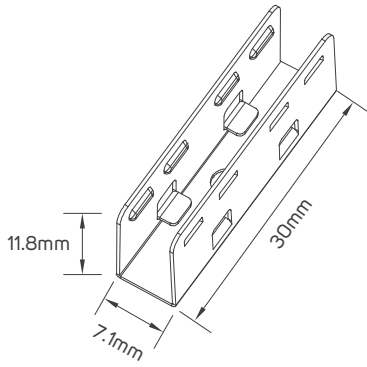

## TECHNICAL OPERATING & ELECTRICAL DATA

IP Rating	IP67 for strip, Silicon material
Power	9W/M
Lumen	from 320-420lm/M+/-10%
LED Quantity	126pcs/meter
Input	DC24V
Maximum Length	5M/Reel
Cutting Unit	50mm
Size	6x10mm
Packaging	Male & female DC connector, 5m/reel into a anti-static bag, 20 bags into a master carton

## DIMENSIONS

611896 - 611897 - 611898- 611899 - 611900 - 611901

# ACCESSORIES DIMENSIONS

611959

611963 - 611964 - 611965

611979

611948

611949

611950

This image is for display purpose only, the image may differ from the actual product, as the product is subject to modification provided without prior notice.