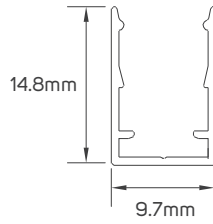

Commercial

Educational Center

TECHNICAL OPERATING & ELECTRICAL DATA

IP Rating	IP67 for strip, silicon material
Power	9W/M
Lumen	from 320-420lm/M+/-10%
LED Quantity	126pcs/meter
Input	DC24V
Maximum Length	5M/Reel
Cutting Unit	50mm
Size	8x12mm
Packaging	Male & female DC connector, 5m/reel into a anti-static bag, 20 bags into a master carton

DIMENSIONS

611903 - 611904 - 611905 - 611906 - 611907 - 611908

ACCESSORIES

LED FLEXIBLE LINEAR LIGHT CONNECTOR
AVAILABLE AS AN ACCESSORY

Code No.	Model No.	IP	Power	Input	Output	Frequency	Dimensions
611960	ILSLVNFALMFCH06						8.8x30x13.8mm
611953	ILSLVNFALMFCH02						9.7x1000x14.8mm
611966	ILSLVNFALMFCH12						8.8x308x13.8mm
611967	ILSLVNFALMFCH13						8.8x596x13.8mm
611968	ILSLVNFALMFCH14						8.8x886x13.8mm
611980	ILSLVNF2HFC01						L=300mm
611948	ILS75W24VCG01	20	75W	AC220-240V	DC24V	50/60Hz	78x110x36mm
611949	ILS100W24VCG01	20	100W	AC220-240V	DC24V	50/60Hz	98x130x41mm
611950	ILS150W24VCG01	20	150W	AC220-240V	DC24V	50/60Hz	98x160x50mm

ACCESSORIES DIMENSIONS

611960

611953

611966 - 611967 - 611968

611980

611948

611949

611950