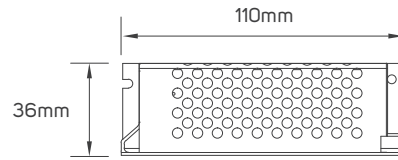

Commercial

Educational Center

TECHNICAL OPERATING & ELECTRICAL DATA

IP Rating	IP67 for strip, silicon material
Power	9W/M
Lumen	from 320-420lm/M+/-10%
LED Quantity	126pcs/meter
Input	DC24V
Maximum Length	5M/Reel
Cutting Unit	50mm
Size	8x12mm
Packaging	Male & female DC connector, 5m/reel into a anti-static bag, 20 bags into a master carton

DIMENSIONS

611903 - 611904 - 611905 - 611906 - 611907 - 611908

ACCESSORIES

LED FLEXIBLE LINEAR LIGHT CONNECTOR
AVAILABLE AS AN ACCESSORY

Code No.	Model No.	IP	Power	Input	Output	Frequency	Dimensions
611960	ILSLVNFALMFCH06						8.8x30x13.8mm
611953	ILSLVNFALMFCH02						9.7x1000x14.8mm
611966	ILSLVNFALMFCH12						8.8x308x13.8mm
611967	ILSLVNFALMFCH13						8.8x596x13.8mm
611968	ILSLVNFALMFCH14						8.8x886x13.8mm
611980	ILSLVNF2HFC01						L=300mm
611948	ILS75W24VCG01	20	75W	AC220-240V	DC24V	50/60Hz	78x110x36mm
611949	ILS100W24VCG01	20	100W	AC220-240V	DC24V	50/60Hz	98x130x41mm
611950	ILS150W24VCG01	20	150W	AC220-240V	DC24V	50/60Hz	98x160x50mm

ACCESSORIES DIMENSIONS

611960

611953

611966 - 611967 - 611968

611980

611948

611949

611950