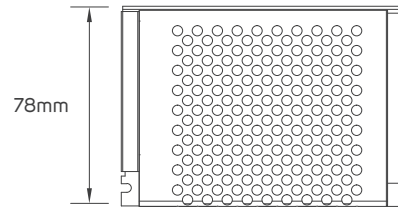

Commercial

Educational Center

TECHNICAL OPERATING & ELECTRICAL DATA

IP Rating	IP67 for strip, silicon material
Power	9W/M
Lumen	from 320-420lm/M+/-10%
LED Quantity	126pcs/meter
Input	DC24V
Maximum Length	5M/Reel
Cutting Unit	50mm
Size	8x12mm
Packaging	Male & female DC connector, 5m/reel into a anti-static bag, 20 bags into a master carton

DIMENSIONS

611903 - 611904 - 611905 - 611906 - 611907 - 611908

ACCESSORIES

LED FLEXIBLE LINEAR LIGHT CONNECTOR
AVAILABLE AS AN ACCESSORY

Code No.	Model No.	IP	Power	Input	Output	Frequency	Dimensions
611960	ILSLVNFALMFCH06						8.8x30x13.8mm
611953	ILSLVNFALMFCH02						9.7x1000x14.8mm
611966	ILSLVNFALMFCH12						8.8x308x13.8mm
611967	ILSLVNFALMFCH13						8.8x596x13.8mm
611968	ILSLVNFALMFCH14						8.8x886x13.8mm
611980	ILSLVNF2HFC01						L=300mm
611948	ILS75W24VCG01	20	75W	AC220-240V	DC24V	50/60Hz	78x110x36mm
611949	ILS100W24VCG01	20	100W	AC220-240V	DC24V	50/60Hz	98x130x41mm
611950	ILS150W24VCG01	20	150W	AC220-240V	DC24V	50/60Hz	98x160x50mm

ACCESSORIES DIMENSIONS

611960

611953

611966 - 611967 - 611968

611980

611948

611949

611950