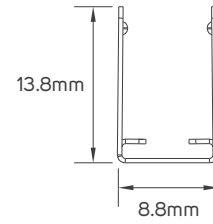

Commercial

Educational Center

TECHNICAL OPERATING & ELECTRICAL DATA

IP Rating	IP67 for strip, silicon material
Power	9W/M
Lumen	from 320-420lm/M+/-10%
LED Quantity	126pcs/meter
Input	DC24V
Maximum Length	5M/Reel
Cutting Unit	50mm
Size	8x12mm
Packaging	Male & female DC connector, 5m/reel into a anti-static bag, 20 bags into a master carton

DIMENSIONS

611903 - 611904 - 611905 - 611906 - 611907 - 611908

ACCESSORIES

LED FLEXIBLE LINEAR LIGHT CONNECTOR
AVAILABLE AS AN ACCESSORY

Code No.	Model No.	IP	Power	Input	Output	Frequency	Dimensions
611960	ILSLVNFALMFCH06						8.8x30x13.8mm
611953	ILSLVNFALMFCH02						9.7x1000x14.8mm
611966	ILSLVNFALMFCH12						8.8x308x13.8mm
611967	ILSLVNFALMFCH13						8.8x596x13.8mm
611968	ILSLVNFALMFCH14						8.8x886x13.8mm
611980	ILSLVNF2HFC01						L=300mm
611948	ILS75W24VCG01	20	75W	AC220-240V	DC24V	50/60Hz	78x110x36mm
611949	ILS100W24VCG01	20	100W	AC220-240V	DC24V	50/60Hz	98x130x41mm
611950	ILS150W24VCG01	20	150W	AC220-240V	DC24V	50/60Hz	98x160x50mm

ACCESSORIES DIMENSIONS

611960

611953

611966 - 611967 - 611968

611980

611948

611949

611950