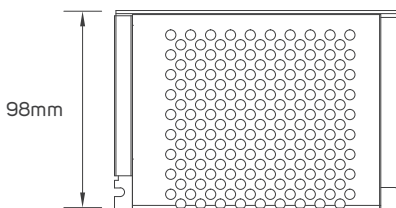

Commercial

Educational Center

TECHNICAL OPERATING & ELECTRICAL DATA

IP Rating	IP67 for strip, silicon material
Power	9W/M
Lumen	from 320-420lm/M+/-10%
LED Quantity	126pcs/meter
Input	DC24V
Maximum Length	5M/Reel
Cutting Unit	50mm
Size	8x12mm
Packaging	Male & female DC connector, 5m/reel into a anti-static bag, 20 bags into a master carton

DIMENSIONS

611903 - 611904 - 611905 - 611906 - 611907 - 611908

ACCESSORIES

LED FLEXIBLE LINEAR LIGHT CONNECTOR
AVAILABLE AS AN ACCESSORY

Code No.	Model No.	IP	Power	Input	Output	Frequency	Dimensions
611960	ILSLVNFALMFCH06						8.8x30x13.8mm
611953	ILSLVNFALMFCH02						9.7x1000x14.8mm
611966	ILSLVNFALMFCH12						8.8x308x13.8mm
611967	ILSLVNFALMFCH13						8.8x596x13.8mm
611968	ILSLVNFALMFCH14						8.8x886x13.8mm
611980	ILSLVNF2HFC01						L=300mm
611948	ILS75W24VCG01	20	75W	AC220-240V	DC24V	50/60Hz	78x110x36mm
611949	ILS100W24VCG01	20	100W	AC220-240V	DC24V	50/60Hz	98x130x41mm
611950	ILS150W24VCG01	20	150W	AC220-240V	DC24V	50/60Hz	98x160x50mm

ACCESSORIES DIMENSIONS

611960

611953

611966 - 611967 - 611968

611980

611948

611949

611950