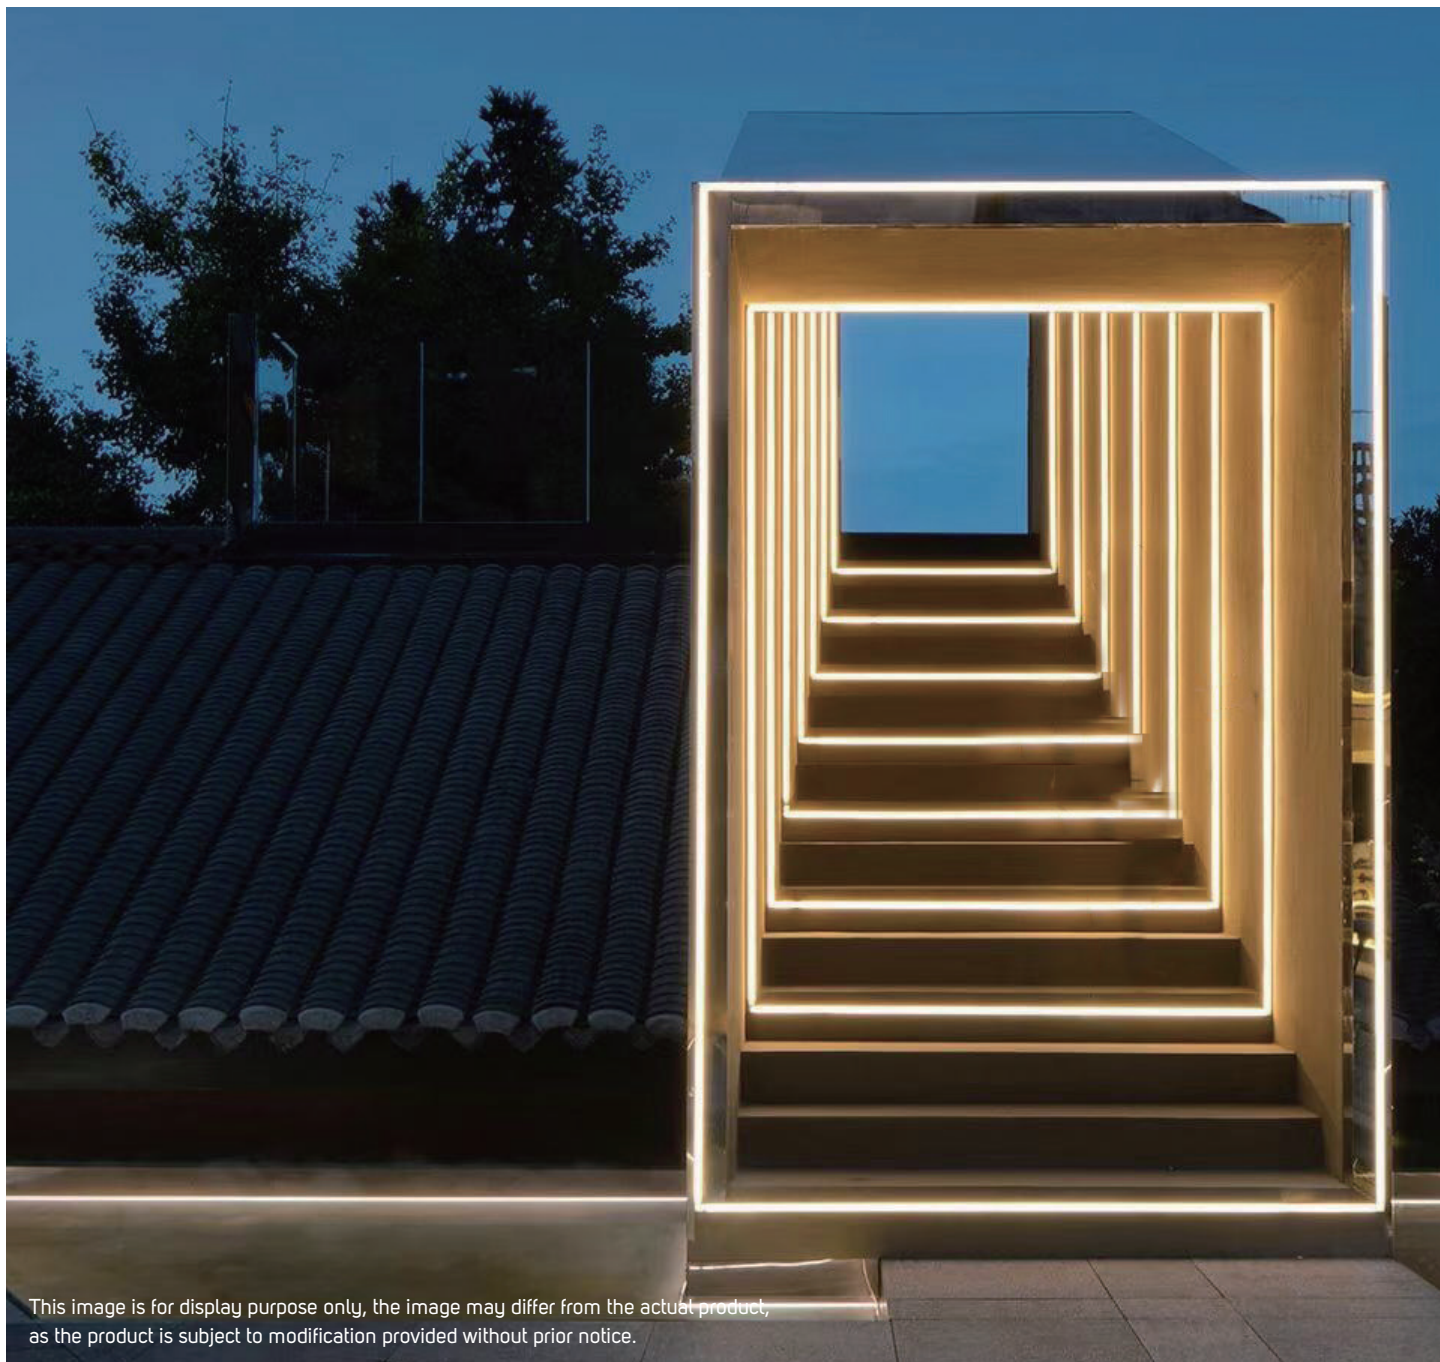

This image is for display purpose only, the image may differ from the actual product, as the product is subject to modification provided without prior notice.

**LED
FLEXIBLE
LINEAR LIGHT**

**BEYOND LIGHT..
TO THE LAST DETAILS!**