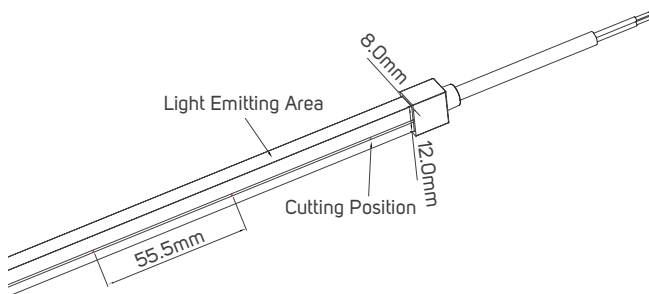

Commercial

Educational Center

TECHNICAL OPERATING & ELECTRICAL DATA

IP Rating	IP67 for strip, silicon material
Power	9W/M
Lumen	from 320-420lm/M+/-10%
LED Quantity	126pcs/meter
Input	DC24V
Maximum Length	5M/Reel
Cutting Unit	50mm
Size	8x12mm
Packaging	Male & female DC connector, 5m/reel into a anti-static bag, 20 bags into a master carton

DIMENSIONS

611903 - 611904 - 611905 - 611906 - 611907 - 611908

ACCESSORIES

LED FLEXIBLE LINEAR LIGHT CONNECTOR
AVAILABLE AS AN ACCESSORY

Code No.	Model No.	IP	Power	Input	Output	Frequency	Dimensions
611960	ILSLVNFALMFCH06						8.8x30x13.8mm
611953	ILSLVNFALMFCH02						9.7x1000x14.8mm
611966	ILSLVNFALMFCH12						8.8x308x13.8mm
611967	ILSLVNFALMFCH13						8.8x596x13.8mm
611968	ILSLVNFALMFCH14						8.8x886x13.8mm
611980	ILSLVNF2HFC01						L=300mm
611948	ILS75W24VCG01	20	75W	AC220-240V	DC24V	50/60Hz	78x110x36mm
611949	ILS100W24VCG01	20	100W	AC220-240V	DC24V	50/60Hz	98x130x41mm
611950	ILS150W24VCG01	20	150W	AC220-240V	DC24V	50/60Hz	98x160x50mm

ACCESSORIES DIMENSIONS

611960

611953

611966 - 611967 - 611968

611980

611948

611949

611950