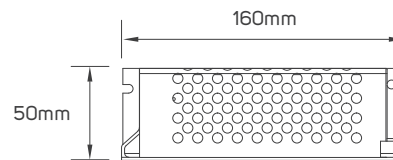

Commercial

Educational Center

TECHNICAL OPERATING & ELECTRICAL DATA

IP Rating	IP67 for strip, silicon material
Power	9W/M
Lumen	from 320-420lm/M+/-10%
LED Quantity	126pcs/meter
Input	DC24V
Maximum Length	5M/Reel
Cutting Unit	50mm
Size	8x12mm
Packaging	Male & female DC connector, 5m/reel into a anti-static bag, 20 bags into a master carton

DIMENSIONS

611903 - 611904 - 611905 - 611906 - 611907 - 611908

ACCESSORIES

LED FLEXIBLE LINEAR LIGHT CONNECTOR
AVAILABLE AS AN ACCESSORY

Code No.	Model No.	IP	Power	Input	Output	Frequency	Dimensions
611960	ILSLVNFALMFCH06						8.8x30x13.8mm
611953	ILSLVNFALMFCH02						9.7x1000x14.8mm
611966	ILSLVNFALMFCH12						8.8x308x13.8mm
611967	ILSLVNFALMFCH13						8.8x596x13.8mm
611968	ILSLVNFALMFCH14						8.8x886x13.8mm
611980	ILSLVNF2HFC01						L=300mm
611948	ILS75W24VCG01	20	75W	AC220-240V	DC24V	50/60Hz	78x110x36mm
611949	ILS100W24VCG01	20	100W	AC220-240V	DC24V	50/60Hz	98x130x41mm
611950	ILS150W24VCG01	20	150W	AC220-240V	DC24V	50/60Hz	98x160x50mm

ACCESSORIES DIMENSIONS

611960

611953

611966 - 611967 - 611968

611980

611948

611949

611950