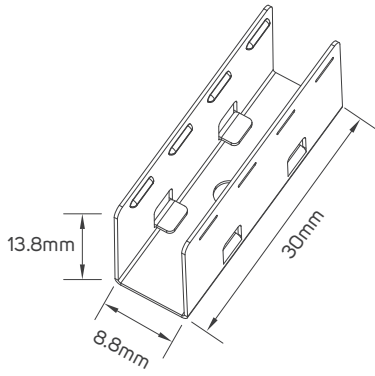

Commercial

Educational Center

TECHNICAL OPERATING & ELECTRICAL DATA

IP Rating	IP67 for strip, silicon material
Power	9W/M
Lumen	from 320-420lm/M+/-10%
LED Quantity	126pcs/meter
Input	DC24V
Maximum Length	5M/Reel
Cutting Unit	50mm
Size	8x12mm
Packaging	Male & female DC connector, 5m/reel into a anti-static bag, 20 bags into a master carton

DIMENSIONS

611903 - 611904 - 611905 - 611906 - 611907 - 611908

ACCESSORIES

LED FLEXIBLE LINEAR LIGHT CONNECTOR
AVAILABLE AS AN ACCESSORY

Code No.	Model No.	IP	Power	Input	Output	Frequency	Dimensions
611960	ILSLVNFALMFCH06						8.8x30x13.8mm
611953	ILSLVNFALMFCH02						9.7x1000x14.8mm
611966	ILSLVNFALMFCH12						8.8x308x13.8mm
611967	ILSLVNFALMFCH13						8.8x596x13.8mm
611968	ILSLVNFALMFCH14						8.8x886x13.8mm
611980	ILSLVNF2HFC01						L=300mm
611948	ILS75W24VCG01	20	75W	AC220-240V	DC24V	50/60Hz	78x110x36mm
611949	ILS100W24VCG01	20	100W	AC220-240V	DC24V	50/60Hz	98x130x41mm
611950	ILS150W24VCG01	20	150W	AC220-240V	DC24V	50/60Hz	98x160x50mm

ACCESSORIES DIMENSIONS

611960

611953

611966 - 611967 - 611968

611980

611948

611949

611950