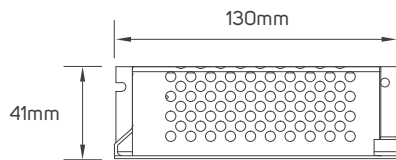

Commercial

Educational Center

TECHNICAL OPERATING & ELECTRICAL DATA

IP Rating	IP67 for strip, silicon material
Power	9W/M
Lumen	from 320-420lm/M+/-10%
LED Quantity	126pcs/meter
Input	DC24V
Maximum Length	5M/Reel
Cutting Unit	50mm
Size	8x12mm
Packaging	Male & female DC connector, 5m/reel into a anti-static bag, 20 bags into a master carton

DIMENSIONS

611903 - 611904 - 611905 - 611906 - 611907 - 611908

ACCESSORIES

LED FLEXIBLE LINEAR LIGHT CONNECTOR
AVAILABLE AS AN ACCESSORY

Code No.	Model No.	IP	Power	Input	Output	Frequency	Dimensions
611960	ILSLVNFALMFCH06						8.8x30x13.8mm
611953	ILSLVNFALMFCH02						9.7x1000x14.8mm
611966	ILSLVNFALMFCH12						8.8x308x13.8mm
611967	ILSLVNFALMFCH13						8.8x596x13.8mm
611968	ILSLVNFALMFCH14						8.8x886x13.8mm
611980	ILSLVNF2HFC01						L=300mm
611948	ILS75W24VCG01	20	75W	AC220-240V	DC24V	50/60Hz	78x110x36mm
611949	ILS100W24VCG01	20	100W	AC220-240V	DC24V	50/60Hz	98x130x41mm
611950	ILS150W24VCG01	20	150W	AC220-240V	DC24V	50/60Hz	98x160x50mm

ACCESSORIES DIMENSIONS

611960

611953

611966 - 611967 - 611968

611980

611948

611949

611950