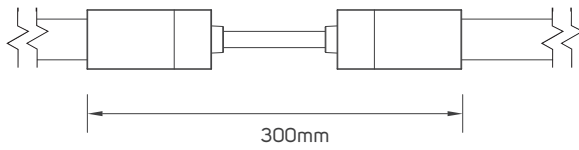

611960

611953

611966 - 611967 - 611968