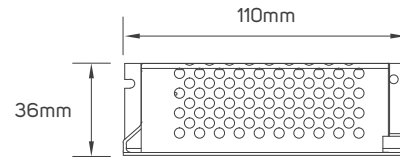

Commercial

Educational Center

TECHNICAL OPERATING & ELECTRICAL DATA

IP Rating	IP67 for strip, Silicon material
Power	9W/M
Lumen	from 560-700lm/M+/-10%
LED Quantity	126pcs/meter
Input	DC24V
Maximum Length	5M/Reel
Cutting Unit	50mm
Size	10x10mm
Packaging	Male & female DC connector, 5m/reel into a anti-static bag, 20 bags into a master carton

DIMENSIONS

611910 - 611911 - 611912- 611913 - 611914 - 611915

ACCESSORIES

LED FLEXIBLE LINEAR LIGHT CONNECTOR
AVAILABLE AS AN ACCESSORY

Code No.	Model No.	IP	Power	Input	Output	Frequency	Dimensions
611961	ILSLVNFALMFCH07						10.8x30x10.8mm
611954	ILSLVNFALMFCH03						11.7x1000x12.2mm
611969	ILSLVNFALMFCH15						10.8x308x11.1mm
611970	ILSLVNFALMFCH16						10.8x596x11.1mm
611971	ILSLVNFALMFCH17						10.8x886x11.1mm
611981	ILSLVNF2HFC01						L=300mm
611948	ILS75W24VCG01	20	75W	AC220-240V	DC24V	50/60Hz	78x110x36mm
611949	ILS100W24VCG01	20	100W	AC220-240V	DC24V	50/60Hz	98x130x41mm
611950	ILS150W24VCG01	20	150W	AC220-240V	DC24V	50/60Hz	98x160x50mm

ACCESSORIES DIMENSIONS

611961

611954

611969 - 611970 - 611971

611981

611948

611949

611950