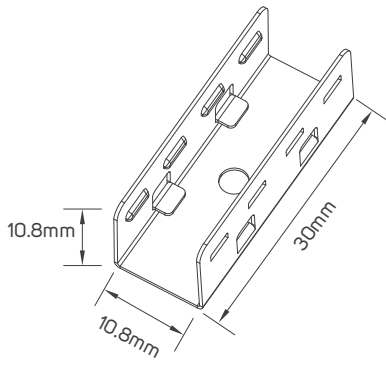

Commercial

Educational Center

TECHNICAL OPERATING & ELECTRICAL DATA

IP Rating	IP67 for strip, Silicon material
Power	9W/M
Lumen	from 560-700lm/M+/-10%
LED Quantity	126pcs/meter
Input	DC24V
Maximum Length	5M/Reel
Cutting Unit	50mm
Size	10x10mm
Packaging	Male & female DC connector, 5m/reel into a anti-static bag, 20 bags into a master carton

DIMENSIONS

611910 - 611911 - 611912- 611913 - 611914 - 611915

ACCESSORIES

LED FLEXIBLE LINEAR LIGHT CONNECTOR
AVAILABLE AS AN ACCESSORY

Code No.	Model No.	IP	Power	Input	Output	Frequency	Dimensions
611961	ILSLVNFALMFCH07						10.8x30x10.8mm
611954	ILSLVNFALMFCH03						11.7x1000x12.2mm
611969	ILSLVNFALMFCH15						10.8x308x11.1mm
611970	ILSLVNFALMFCH16						10.8x596x11.1mm
611971	ILSLVNFALMFCH17						10.8x886x11.1mm
611981	ILSLVNF2HFC01						L=300mm
611948	ILS75W24VCG01	20	75W	AC220-240V	DC24V	50/60Hz	78x110x36mm
611949	ILS100W24VCG01	20	100W	AC220-240V	DC24V	50/60Hz	98x130x41mm
611950	ILS150W24VCG01	20	150W	AC220-240V	DC24V	50/60Hz	98x160x50mm

ACCESSORIES DIMENSIONS

611961

611954

611969 - 611970 - 611971

611981

611948

611949

611950