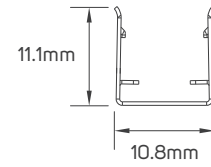

Commercial

Educational Center

TECHNICAL OPERATING & ELECTRICAL DATA

IP Rating	IP67 for strip, Silicon material
Power	9W/M
Lumen	from 560-700lm/M+/-10%
LED Quantity	126pcs/meter
Input	DC24V
Maximum Length	5M/Reel
Cutting Unit	50mm
Size	10x10mm
Packaging	Male & female DC connector, 5m/reel into a anti-static bag, 20 bags into a master carton

DIMENSIONS

611910 - 611911 - 611912- 611913 - 611914 - 611915

ACCESSORIES

LED FLEXIBLE LINEAR LIGHT CONNECTOR
AVAILABLE AS AN ACCESSORY

Code No.	Model No.	IP	Power	Input	Output	Frequency	Dimensions
611961	ILSLVNFALMFCH07						10.8x30x10.8mm
611954	ILSLVNFALMFCH03						11.7x1000x12.2mm
611969	ILSLVNFALMFCH15						10.8x308x11.1mm
611970	ILSLVNFALMFCH16						10.8x596x11.1mm
611971	ILSLVNFALMFCH17						10.8x886x11.1mm
611981	ILSLVNF2HFC01						L=300mm
611948	ILS75W24VCG01	20	75W	AC220-240V	DC24V	50/60Hz	78x110x36mm
611949	ILS100W24VCG01	20	100W	AC220-240V	DC24V	50/60Hz	98x130x41mm
611950	ILS150W24VCG01	20	150W	AC220-240V	DC24V	50/60Hz	98x160x50mm

ACCESSORIES DIMENSIONS

611961

611954

611969 - 611970 - 611971

611981

611948

611949

611950