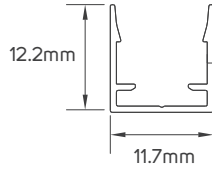

Commercial

Educational Center

TECHNICAL OPERATING & ELECTRICAL DATA

IP Rating	IP67 for strip, Silicon material
Power	9W/M
Lumen	from 560-700lm/M+/-10%
LED Quantity	126pcs/meter
Input	DC24V
Maximum Length	5M/Reel
Cutting Unit	50mm
Size	10x10mm
Packaging	Male & female DC connector, 5m/reel into a anti-static bag, 20 bags into a master carton

DIMENSIONS

611910 - 611911 - 611912- 611913 - 611914 - 611915

ACCESSORIES

LED FLEXIBLE LINEAR LIGHT CONNECTOR
AVAILABLE AS AN ACCESSORY

Code No.	Model No.	IP	Power	Input	Output	Frequency	Dimensions
611961	ILSLVNFALMFCH07						10.8x30x10.8mm
611954	ILSLVNFALMFCH03						11.7x1000x12.2mm
611969	ILSLVNFALMFCH15						10.8x308x11.1mm
611970	ILSLVNFALMFCH16						10.8x596x11.1mm
611971	ILSLVNFALMFCH17						10.8x886x11.1mm
611981	ILSLVNF2HFC01						L=300mm
611948	ILS75W24VCG01	20	75W	AC220-240V	DC24V	50/60Hz	78x110x36mm
611949	ILS100W24VCG01	20	100W	AC220-240V	DC24V	50/60Hz	98x130x41mm
611950	ILS150W24VCG01	20	150W	AC220-240V	DC24V	50/60Hz	98x160x50mm

ACCESSORIES DIMENSIONS

611961

611954

611969 - 611970 - 611971

611981

611948

611949

611950