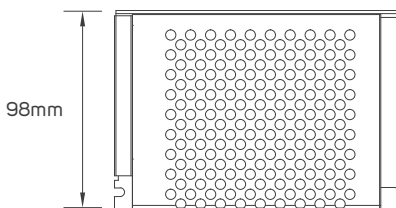

Commercial

Educational Center

TECHNICAL OPERATING & ELECTRICAL DATA

IP Rating	IP67 for strip, Silicon material
Power	9W/M
Lumen	from 560-700lm/M+/-10%
LED Quantity	126pcs/meter
Input	DC24V
Maximum Length	5M/Reel
Cutting Unit	50mm
Size	10x10mm
Packaging	Male & female DC connector, 5m/reel into a anti-static bag, 20 bags into a master carton

DIMENSIONS

611910 - 611911 - 611912- 611913 - 611914 - 611915

ACCESSORIES

LED FLEXIBLE LINEAR LIGHT CONNECTOR
AVAILABLE AS AN ACCESSORY

Code No.	Model No.	IP	Power	Input	Output	Frequency	Dimensions
611961	ILSLVNFALMFCH07						10.8x30x10.8mm
611954	ILSLVNFALMFCH03						11.7x1000x12.2mm
611969	ILSLVNFALMFCH15						10.8x308x11.1mm
611970	ILSLVNFALMFCH16						10.8x596x11.1mm
611971	ILSLVNFALMFCH17						10.8x886x11.1mm
611981	ILSLVNF2HFC01						L=300mm
611948	ILS75W24VCG01	20	75W	AC220-240V	DC24V	50/60Hz	78x110x36mm
611949	ILS100W24VCG01	20	100W	AC220-240V	DC24V	50/60Hz	98x130x41mm
611950	ILS150W24VCG01	20	150W	AC220-240V	DC24V	50/60Hz	98x160x50mm

ACCESSORIES DIMENSIONS

611961

611954

611969 - 611970 - 611971

611981

611948

611949

611950