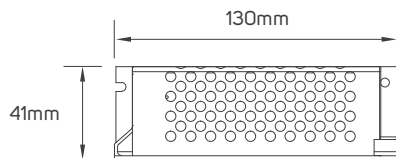

Commercial

Educational Center

TECHNICAL OPERATING & ELECTRICAL DATA

IP Rating	IP67 for strip, Silicon material
Power	9W/M
Lumen	from 560-700lm/M+/-10%
LED Quantity	126pcs/meter
Input	DC24V
Maximum Length	5M/Reel
Cutting Unit	50mm
Size	10x10mm
Packaging	Male & female DC connector, 5m/reel into a anti-static bag, 20 bags into a master carton

DIMENSIONS

611910 - 611911 - 611912- 611913 - 611914 - 611915

ACCESSORIES

LED FLEXIBLE LINEAR LIGHT CONNECTOR
AVAILABLE AS AN ACCESSORY

Code No.	Model No.	IP	Power	Input	Output	Frequency	Dimensions
611961	ILSLVNFALMFCH07						10.8x30x10.8mm
611954	ILSLVNFALMFCH03						11.7x1000x12.2mm
611969	ILSLVNFALMFCH15						10.8x308x11.1mm
611970	ILSLVNFALMFCH16						10.8x596x11.1mm
611971	ILSLVNFALMFCH17						10.8x886x11.1mm
611981	ILSLVNF2HFC01						L=300mm
611948	ILS75W24VCG01	20	75W	AC220-240V	DC24V	50/60Hz	78x110x36mm
611949	ILS100W24VCG01	20	100W	AC220-240V	DC24V	50/60Hz	98x130x41mm
611950	ILS150W24VCG01	20	150W	AC220-240V	DC24V	50/60Hz	98x160x50mm

ACCESSORIES DIMENSIONS

611961

611954

611969 - 611970 - 611971

611981

611948

611949

611950