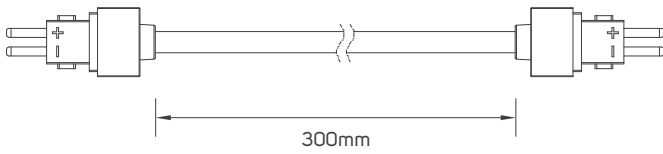

Commercial

Educational Center

TECHNICAL OPERATING & ELECTRICAL DATA

IP Rating	IP67 for strip, Silicon material
Power	9W/M
Lumen	from 560-700lm/M+/-10%
LED Quantity	126pcs/meter
Input	DC24V
Maximum Length	5M/Reel
Cutting Unit	50mm
Size	10x10mm
Packaging	Male & female DC connector, 5m/reel into a anti-static bag, 20 bags into a master carton

DIMENSIONS

611910 - 611911 - 611912- 611913 - 611914 - 611915

ACCESSORIES

LED FLEXIBLE LINEAR LIGHT CONNECTOR
AVAILABLE AS AN ACCESSORY

Code No.	Model No.	IP	Power	Input	Output	Frequency	Dimensions
611961	ILSLVNFALMFCH07						10.8x30x10.8mm
611954	ILSLVNFALMFCH03						11.7x1000x12.2mm
611969	ILSLVNFALMFCH15						10.8x308x11.1mm
611970	ILSLVNFALMFCH16						10.8x596x11.1mm
611971	ILSLVNFALMFCH17						10.8x886x11.1mm
611981	ILSLVNF2HFC01						L=300mm
611948	ILS75W24VCG01	20	75W	AC220-240V	DC24V	50/60Hz	78x110x36mm
611949	ILS100W24VCG01	20	100W	AC220-240V	DC24V	50/60Hz	98x130x41mm
611950	ILS150W24VCG01	20	150W	AC220-240V	DC24V	50/60Hz	98x160x50mm

ACCESSORIES DIMENSIONS

611961

611954

611969 - 611970 - 611971

611981

611948

611949

611950

This image is for display purpose only, the image may differ from the actual product, as the product is subject to modification provided without prior notice.

**LED
FLEXIBLE
LINEAR LIGHT**

**BEYOND LIGHT..
TO THE LAST DETAILS!**