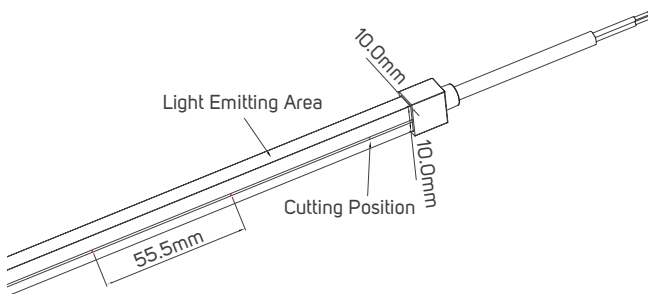

Commercial

Educational Center

TECHNICAL OPERATING & ELECTRICAL DATA

IP Rating	IP67 for strip, Silicon material
Power	9W/M
Lumen	from 560-700lm/M+/-10%
LED Quantity	126pcs/meter
Input	DC24V
Maximum Length	5M/Reel
Cutting Unit	50mm
Size	10x10mm
Packaging	Male & female DC connector, 5m/reel into a anti-static bag, 20 bags into a master carton

DIMENSIONS

611910 - 611911 - 611912- 611913 - 611914 - 611915

ACCESSORIES

LED FLEXIBLE LINEAR LIGHT CONNECTOR
AVAILABLE AS AN ACCESSORY

Code No.	Model No.	IP	Power	Input	Output	Frequency	Dimensions
611961	ILSLVNFALMFCH07						10.8x30x10.8mm
611954	ILSLVNFALMFCH03						11.7x1000x12.2mm
611969	ILSLVNFALMFCH15						10.8x308x11.1mm
611970	ILSLVNFALMFCH16						10.8x596x11.1mm
611971	ILSLVNFALMFCH17						10.8x886x11.1mm
611981	ILSLVNF2HFC01						L=300mm
611948	ILS75W24VCG01	20	75W	AC220-240V	DC24V	50/60Hz	78x110x36mm
611949	ILS100W24VCG01	20	100W	AC220-240V	DC24V	50/60Hz	98x130x41mm
611950	ILS150W24VCG01	20	150W	AC220-240V	DC24V	50/60Hz	98x160x50mm