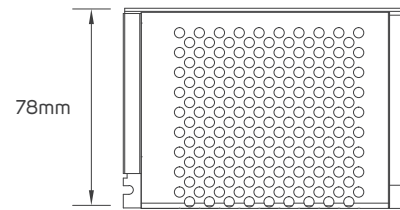

Commercial

Educational Center

TECHNICAL OPERATING & ELECTRICAL DATA

IP Rating	IP67 for strip, Silicon material
Power	9W/M
Lumen	from 560-700lm/M+/-10%
LED Quantity	126pcs/meter
Input	DC24V
Maximum Length	5M/Reel
Cutting Unit	50mm
Size	10x10mm
Packaging	Male & female DC connector, 5m/reel into a anti-static bag, 20 bags into a master carton

DIMENSIONS

611910 - 611911 - 611912- 611913 - 611914 - 611915

ACCESSORIES

LED FLEXIBLE LINEAR LIGHT CONNECTOR
AVAILABLE AS AN ACCESSORY

Code No.	Model No.	IP	Power	Input	Output	Frequency	Dimensions
611961	ILSLVNFALMFCH07						10.8x30x10.8mm
611954	ILSLVNFALMFCH03						11.7x1000x12.2mm
611969	ILSLVNFALMFCH15						10.8x308x11.1mm
611970	ILSLVNFALMFCH16						10.8x596x11.1mm
611971	ILSLVNFALMFCH17						10.8x886x11.1mm
611981	ILSLVNF2HFC01						L=300mm
611948	ILS75W24VCG01	20	75W	AC220-240V	DC24V	50/60Hz	78x110x36mm
611949	ILS100W24VCG01	20	100W	AC220-240V	DC24V	50/60Hz	98x130x41mm
611950	ILS150W24VCG01	20	150W	AC220-240V	DC24V	50/60Hz	98x160x50mm

ACCESSORIES DIMENSIONS

611961

611954

611969 - 611970 - 611971

611981

611948

611949

611950

This image is for display purpose only, the image may differ from the actual product, as the product is subject to modification provided without prior notice.

**LED
FLEXIBLE
LINEAR LIGHT**

**BEYOND LIGHT..
TO THE LAST DETAILS!**