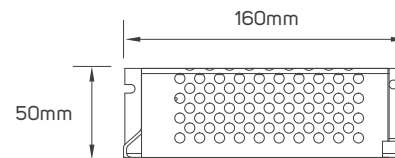

Commercial

Educational Center

TECHNICAL OPERATING & ELECTRICAL DATA

IP Rating	IP67 for strip, Silicon material
Power	9W/M
Lumen	from 560-700lm/M+/-10%
LED Quantity	126pcs/meter
Input	DC24V
Maximum Length	5M/Reel
Cutting Unit	50mm
Size	10x10mm
Packaging	Male & female DC connector, 5m/reel into a anti-static bag, 20 bags into a master carton

DIMENSIONS

611910 - 611911 - 611912- 611913 - 611914 - 611915

ACCESSORIES

LED FLEXIBLE LINEAR LIGHT CONNECTOR
AVAILABLE AS AN ACCESSORY

Code No.	Model No.	IP	Power	Input	Output	Frequency	Dimensions
611961	ILSLVNFALMFCH07						10.8x30x10.8mm
611954	ILSLVNFALMFCH03						11.7x1000x12.2mm
611969	ILSLVNFALMFCH15						10.8x308x11.1mm
611970	ILSLVNFALMFCH16						10.8x596x11.1mm
611971	ILSLVNFALMFCH17						10.8x886x11.1mm
611981	ILSLVNF2HFC01						L=300mm
611948	ILS75W24VCG01	20	75W	AC220-240V	DC24V	50/60Hz	78x110x36mm
611949	ILS100W24VCG01	20	100W	AC220-240V	DC24V	50/60Hz	98x130x41mm
611950	ILS150W24VCG01	20	150W	AC220-240V	DC24V	50/60Hz	98x160x50mm

ACCESSORIES DIMENSIONS

611961

611954

611969 - 611970 - 611971

611981

611948

611949

611950