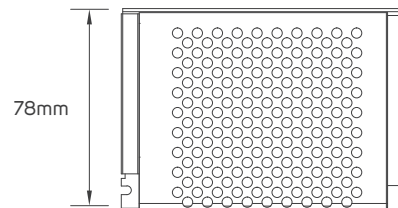

## TECHNICAL OPERATING & ELECTRICAL DATA

IP rating	IP20
Power	10W/M
Lumen	from 450 to 760lm/M+/-10%
LED Quantity	384pcs/meter
Input	DC24V
Maximum Length	5M/Reel (Max connection L=5M)
Cutting Unit	41.67mm per cut
FPC Board	8mm
Copper Thickness	35um+35um (30Z)
Tape	3M adhesive tape at back of strip
Packging	5m/roll with 15cm male & female DC connector into a anti-static bag, then 40 bags into a master carton

## DIMENSIONS

612497 - 612498 - 612499 - 612500 - 612501 - 612502 - 612503

## ACCESSORIES DIMENSIONS

612587

612588

612589

## ACCESSORIES DIMENSIONS

612590

611948

611949

611950