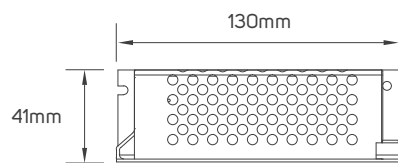

## TECHNICAL OPERATING & ELECTRICAL DATA

IP rating	IP20
Power	10W/M
Lumen	from 450 to 760lm/M+/-10%
LED Quantity	384pcs/meter
Input	DC24V
Maximum Length	5M/Reel (Max connection L=5M)
Cutting Unit	41.67mm per cut
FPC Board	8mm
Copper Thickness	35um+35um (30Z)
Tape	3M adhesive tape at back of strip
Packging	5m/roll with 15cm male & female DC connector into a anti-static bag, then 40 bags into a master carton

## DIMENSIONS

612497 - 612498 - 612499 - 612500 - 612501 - 612502 - 612503

## ACCESSORIES DIMENSIONS

612587

612588

612589

## ACCESSORIES DIMENSIONS

612590

611948

611949

611950