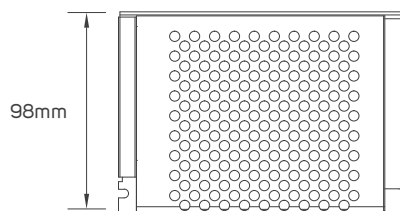

## TECHNICAL OPERATING & ELECTRICAL DATA

IP rating	IP20
Power	10W/M
Lumen	from 450 to 760lm/M+/-10%
LED Quantity	384pcs/meter
Input	DC24V
Maximum Length	5M/Reel (Max connection L=5M)
Cutting Unit	41.67mm per cut
FPC Board	8mm
Copper Thickness	35um+35um (30Z)
Tape	3M adhesive tape at back of strip
Packging	5m/roll with 15cm male & female DC connector into a anti-static bag, then 40 bags into a master carton

## DIMENSIONS

612497 - 612498 - 612499 - 612500 - 612501 - 612502 - 612503

## ACCESSORIES DIMENSIONS

612587

612588

612589

## ACCESSORIES DIMENSIONS

612590

611948

611949

611950