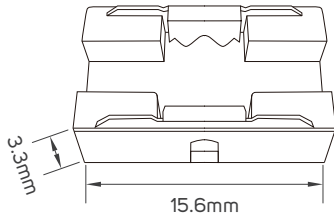

## TECHNICAL OPERATING & ELECTRICAL DATA

IP rating	IP20
Power	10W/M
Lumen	from 450 to 760lm/M+/-10%
LED Quantity	384pcs/meter
Input	DC24V
Maximum Length	5M/Reel (Max connection L=5M)
Cutting Unit	41.67mm per cut
FPC Board	8mm
Copper Thickness	35um+35um (30Z)
Tape	3M adhesive tape at back of strip
Packging	5m/roll with 15cm male & female DC connector into a anti-static bag, then 40 bags into a master carton

## DIMENSIONS

612497 - 612498 - 612499 - 612500 - 612501 - 612502 - 612503

## ACCESSORIES DIMENSIONS

612587

612588

612589

## ACCESSORIES DIMENSIONS

612590

611948

611949

611950