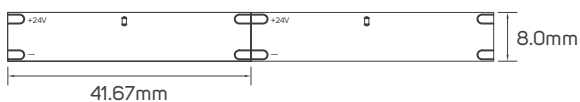

AREAS OF APPLICATION

Hospitality

Shopping Center

Commercial

Educational Center

TECHNICAL OPERATING & ELECTRICAL DATA

IP rating	IP20
Power	10W/M
Lumen	from 450 to 760lm/M+/-10%
LED Quantity	384pcs/meter
Input	DC24V
Maximum Length	5M/Reel (Max connection L=5M)
Cutting Unit	41.67mm per cut
FPC Board	8mm
Copper Thickness	35um+35um (30Z)
Tape	3M adhesive tape at back of strip
Packging	5m/roll with 15cm male & female DC connector into a anti-static bag, then 40 bags into a master carton

SPECIFICATIONS

Code No.	Model No.	Lumen	CRI	CCT
612497	ILS10LVST918WW05	450lm	95	1800K
612498	ILS10LVST922WW05	560lm	95	2200K
612499	ILS10LVST927WW05	660lm	95	2700K
612500	ILS10LVST930WW05	700lm	95	3000K
612501	ILS10LVST935WW05	730lm	95	3500K
612502	ILS10LVST940NW05	740lm	95	4000K
612503	ILS10LVST950DL05	760lm	95	5000K

DIMENSIONS

612497 - 612498 - 612499 - 612500 - 612501 - 612502 - 612503