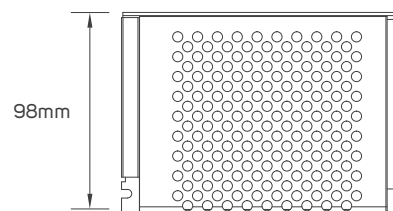

## TECHNICAL OPERATING & ELECTRICAL DATA

IP rating	IP20
Power	10W/M
Lumen	from 450 to 760lm/M+/-10%
LED Quantity	384pcs/meter
Input	DC24V
Maximum Length	5M/Reel (Max connection L=5M)
Cutting Unit	41.67mm per cut
FPC Board	8mm
Copper Thickness	35um+35um (30Z)
Tape	3M adhesive tape at back of strip
Packging	5m/roll with 15cm male & female DC connector into a anti-static bag, then 40 bags into a master carton

## ACCESSORIES DIMENSIONS

612587

612588

612589

## ACCESSORIES DIMENSIONS

612590

611948

611949

611950