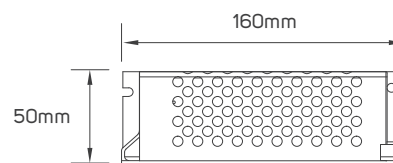

## TECHNICAL OPERATING & ELECTRICAL DATA

IP rating	IP20
Power	10W/M
Lumen	from 450 to 760lm/M+/-10%
LED Quantity	384pcs/meter
Input	DC24V
Maximum Length	5M/Reel (Max connection L=5M)
Cutting Unit	41.67mm per cut
FPC Board	8mm
Copper Thickness	35um+35um (30Z)
Tape	3M adhesive tape at back of strip
Packging	5m/roll with 15cm male & female DC connector into a anti-static bag, then 40 bags into a master carton

## DIMENSIONS

612497 - 612498 - 612499 - 612500 - 612501 - 612502 - 612503

## ACCESSORIES DIMENSIONS

612587

612588

612589

## ACCESSORIES DIMENSIONS

612590

611948

611949

611950