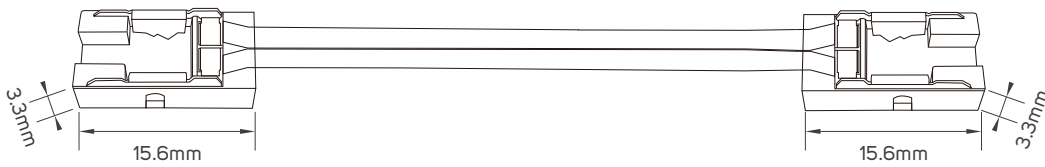

## TECHNICAL OPERATING & ELECTRICAL DATA

IP rating	IP20
Power	10W/M
Lumen	from 450 to 760lm/M+/-10%
LED Quantity	384pcs/meter
Input	DC24V
Maximum Length	5M/Reel (Max connection L=5M)
Cutting Unit	41.67mm per cut
FPC Board	8mm
Copper Thickness	35um+35um (30Z)
Tape	3M adhesive tape at back of strip
Packging	5m/roll with 15cm male & female DC connector into a anti-static bag, then 40 bags into a master carton

## DIMENSIONS

612497 - 612498 - 612499 - 612500 - 612501 - 612502 - 612503

## ACCESSORIES

LED FLEXIBLE LINEAR LIGHT CONNECTOR  
AVAILABLE AS AN ACCESSORY

Code No.	Model No.	IP	Power	Input	Output	Frequency	Dimensions
612587	ILSLVST2HFC07						3.3x15.6mm
612588	ILSLVST1HFC06						3.3x15.6mm
612589	ILSLVST2HFC08						3.3x15.6mm
612590	ILSSLPCCL04						4x21.6mm
611948	ILS75W24VCG01	20	75W	AC220-240V	DC24V	50/60Hz	78x110x36mm
611949	ILS100W24VCG01	20	100W	AC220-240V	DC24V	50/60Hz	98x130x41mm
611950	ILS150W24VCG01	20	150W	AC220-240V	DC24V	50/60Hz	98x160x50mm

## ACCESSORIES DIMENSIONS

612587

612588

612589