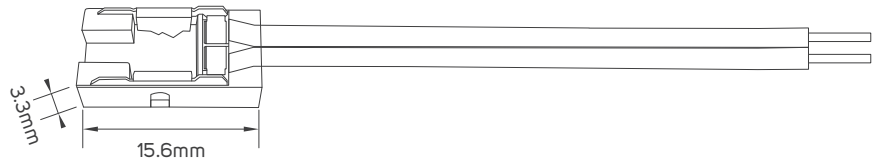

ACCESSORIES

LED FLEXIBLE LINEAR LIGHT CONNECTOR
AVAILABLE AS AN ACCESSORY

Code No.	Model No.	IP	Power	Input	Output	Frequency	Dimensions
612587	ILSLVST2HFC07						3.3x15.6mm
612588	ILSLVST1HFC06						3.3x15.6mm
612589	ILSLVST2HFC08						3.3x15.6mm
612590	ILSSLPCCL04						4x21.6mm
611948	ILS75W24VCG01	20	75W	AC220-240V	DC24V	50/60Hz	78x110x36mm
611949	ILS100W24VCG01	20	100W	AC220-240V	DC24V	50/60Hz	98x130x41mm
611950	ILS150W24VCG01	20	150W	AC220-240V	DC24V	50/60Hz	98x160x50mm

ACCESSORIES DIMENSIONS