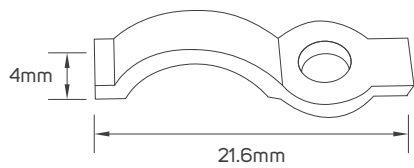

## TECHNICAL OPERATING & ELECTRICAL DATA

IP rating	IP20
Power	10W/M
Lumen	from 450 to 760lm/M+/-10%
LED Quantity	384pcs/meter
Input	DC24V
Maximum Length	5M/Reel (Max connection L=5M)
Cutting Unit	41.67mm per cut
FPC Board	8mm
Copper Thickness	35um+35um (30Z)
Tape	3M adhesive tape at back of strip
Packging	5m/roll with 15cm male & female DC connector into a anti-static bag, then 40 bags into a master carton

## DIMENSIONS

612497 - 612498 - 612499 - 612500 - 612501 - 612502 - 612503

## ACCESSORIES DIMENSIONS

612587

612588

612589

## ACCESSORIES DIMENSIONS

612590

611948

611949

611950