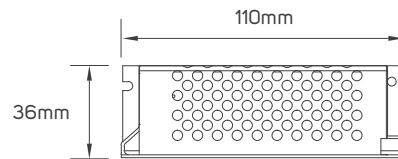

## TECHNICAL OPERATING & ELECTRICAL DATA

IP rating	IP20
Power	10W/M
Lumen	from 450 to 760lm/M+/-10%
LED Quantity	384pcs/meter
Input	DC24V
Maximum Length	5M/Reel (Max connection L=5M)
Cutting Unit	41.67mm per cut
FPC Board	8mm
Copper Thickness	35um+35um (30Z)
Tape	3M adhesive tape at back of strip
Packging	5m/roll with 15cm male & female DC connector into a anti-static bag, then 40 bags into a master carton

## DIMENSIONS

612497 - 612498 - 612499 - 612500 - 612501 - 612502 - 612503

## ACCESSORIES DIMENSIONS

612587

612588

612589

## ACCESSORIES DIMENSIONS

612590

611948

611949

611950