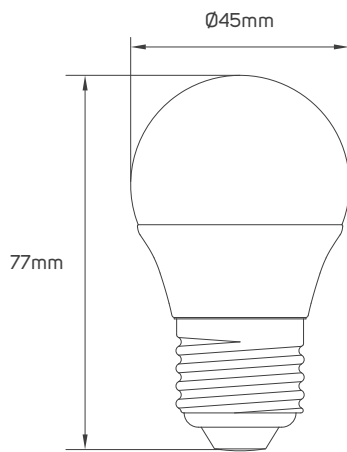

**BEYOND LIGHT..
TO THE LAST DETAILS!**

AREAS OF APPLICATION

Hospitality

Shopping Center

Commercial

Educational Center

TECHNICAL OPERATING & ELECTRICAL DATA

IP rating	IP20
CRI	92
Body Color	White
Body Material	Plastic
Lumen	from 460 to 840lm/M+/-10%
Voltage	AC100-240V
Frequency	50/60Hz
Lamp Holder Type	E27
Beam Angle	150°
Dimmable or not	Non-Dimming
Directional or Non Directional	Non-Directional
Fixed or Adjustable	Fixed
Life span	15,000hrs

SPECIFICATIONS

Code No.	Model No.	Power	Lumen	Efficacy	CCT	Dimensions
612812	ILS4.5G45E27L930WW01	4.5W	460lm	102.22lm/W	3000K	Ø45x77mm
612813	ILS4.5G45E27L940NW01	4.5W	470lm	104.44lm/W	4000K	Ø45x77mm
612814	ILS4.5G45E27L950DL01	4.5W	480lm	106.67lm/W	5000K	Ø45x77mm
612815	ILS6.2G45E27L930WW01	6.2W	820lm	132.26lm/W	3000K	Ø45x77mm
612816	ILS6.2G45E27L940NW01	6.2W	830lm	133.87lm/W	4000K	Ø45x77mm
612817	ILS6.2G45E27L950DL01	6.2W	840lm	135.48lm/W	5000K	Ø45x77mm

I DIMENSIONS

612812 - 612813 - 612814 - 612815 - 612816 - 612817

APPLICATION PICTURE

This image is for display purpose only, the image may differ from the actual product, as the product is subject to modification provided without prior notice.