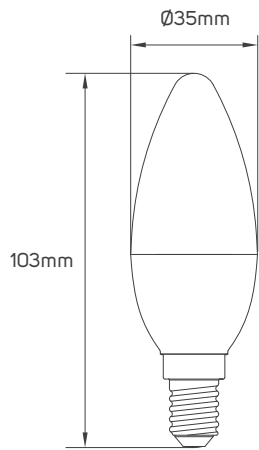

**BEYOND LIGHT..
TO THE LAST DETAILS!**

AREAS OF APPLICATION

Hospitality

Shopping Center

Commercial

Educational Center

TECHNICAL OPERATING & ELECTRICAL DATA

IP rating	IP20
CRI	92
Body Color	White
Body Material	Plastic
Lumen	from 450 to 840lm/M+/-10%
Voltage	AC100-240V
Frequency	50/60Hz
Lamp Holder Type	E14
Beam Angle	250°
Dimmable or not	Non-Dimming
Directional or Non Directional	Non-Directional
Fixed or Adjustable	Fixed
Life span	15,000hrs

SPECIFICATIONS

Code No.	Model No.	Power	Lumen	Efficacy	CCT	Dimensions
612806	ILS4.5C35E14L930WW01	4.5W	450lm	100lm/W	3000K	Ø35x103mm
612807	ILS4.5C35E14L940NW01	4.5W	460lm	102.22lm/W	4000K	Ø35x103mm
612808	ILS4.5C35E14L950DL01	4.5W	470lm	104.44lm/W	5000K	Ø35x103mm
612809	ILS6.2C35E14L930WW01	6.2W	820lm	132.26lm/W	3000K	Ø35x103mm
612810	ILS6.2C35E14L940NW01	6.2W	830lm	133.87lm/W	4000K	Ø35x103mm
612811	ILS6.2C35E14L950DL01	6.2W	840lm	135.48lm/W	5000K	Ø35x103mm

I DIMENSIONS

612806 - 612807 - 612808 - 612809 - 612810 - 612811

APPLICATION PICTURE

This image is for display purpose only, the image may differ from the actual product, as the product is subject to modification provided without prior notice.