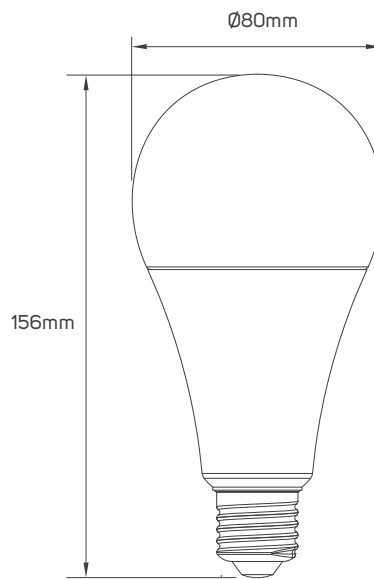

## TECHNICAL OPERATING & ELECTRICAL DATA

IP rating	IP20
CRI	92
Body Color	White
Body Material	Plastic
Lumen	from 820 to 2400lm/M+/-10%
Voltage	AC100-240V
Frequency	50/60Hz
Lamp Holder Type	E27
Beam Angle	150°
Dimmable or not	Non-Dimming
Directional or Non Directional	Non-Directional
Fixed or Adjustable	Fixed
Life span	15,000hrs

## SPECIFICATIONS

Code No.	Model No.	Power	Lumen	Efficacy	CCT	Dimensions
612794	ILS7.5A60E27L930WW01	7.5W	820lm	109.33lm/W	3000K	Ø60x107mm
612795	ILS7.5A60E27L940NW01	7.5W	830lm	110.67lm/W	4000K	Ø60x107mm
612796	ILS7.5A60E27L950DL01	7.5W	840lm	112.00lm/W	5000K	Ø60x107mm
612797	ILS9A60E27L930WW01	9W	1030lm	114.44lm/W	3000K	Ø60x109mm
612798	ILS9A60E27L940NW01	9W	1050lm	116.67lm/W	4000K	Ø60x109mm
612799	ILS9A60E27L950DL01	9W	1060lm	117.78lm/W	5000K	Ø60x109mm
612800	ILS11.5A60E27L930WW01	11.5W	1520lm	132.17lm/W	3000K	Ø60x120mm
612801	ILS11.5A60E27L940NW01	11.5W	1550lm	134.78lm/W	4000K	Ø60x120mm
612802	ILS11.5A60E27L950DL01	11.5W	1600lm	139.13lm/W	5000K	Ø60x120mm
612803	ILS17A80E27L930WW01	17W	2300lm	135.29lm/W	3000K	Ø80x156mm
612804	ILS17A80E27L940NW01	17W	2350lm	138.24lm/W	4000K	Ø80x156mm
612805	ILS17A80E27L950DL01	17W	2400lm	141.18lm/W	5000K	Ø80x156mm

## DIMENSIONS

612794 - 612795 - 612796

612797 - 612798 - 612799

612800 - 612801 - 612802

612803 - 612804 - 612805

## APPLICATION PICTURE

This image is for display purpose only, the image may differ from the actual product, as the product is subject to modification provided without prior notice.