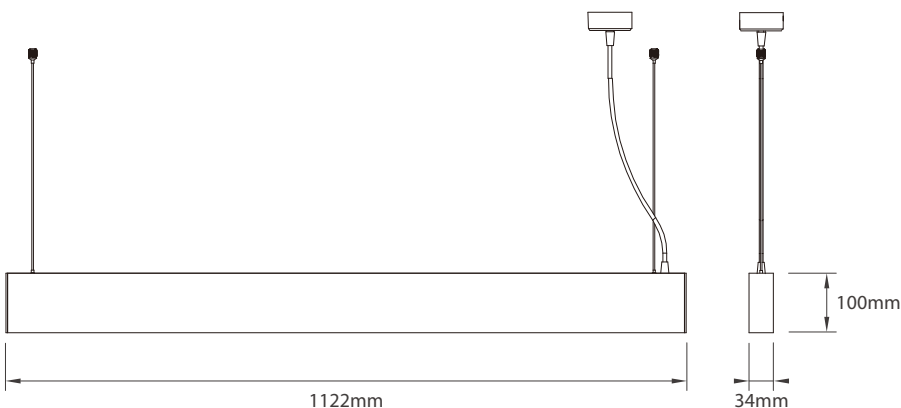

BEYOND LIGHT..
TO THE LAST DETAILS!

AREAS OF APPLICATION

Hospitality

Shopping Center

Commercial

Educational Center

TECHNICAL OPERATING & ELECTRICAL DATA

Body Material	Aluminum+Plastic
Frame Material	Aluminum
IP Rating	IP20
CRI	90
Lumen	2450-2650lm/M+/-10%
Voltage	AC220-240V
Frequency	50/60Hz
Beam Angle	48°
Dimmable or Not	No
Mounting Type	Pendant on ceiling
Directional or Non Directional	Directional
Fixed or Adjustable	Fixed
Life Span	30000h

SPECIFICATIONS

Code No.	Model No.	IP	Power	Lumen	CRI	CCT	Body Color	Dimensions
611589	ILS30DLLLLUDB930WW01	20	30W	2450	90	3000K	black	34x1122x100mm
611590	ILS30DLLLLUDB940NW01	20	30W	2600	90	4000K	black	34x1122x100mm
611591	ILS30DLLLLUDB950DL01	20	30W	2650	90	5000K	black	34x1122x100mm
611592	ILS30DLLLLUDW930WW01	20	30W	2450	90	3000K	white	34x1122x100mm
611593	ILS30DLLLLUDW940NW01	20	30W	2600	90	4000K	white	34x1122x100mm
611594	ILS30DLLLLUDW950DL01	20	30W	2650	90	5000K	white	34x1122x100mm

DIMENSIONS

This image is for display purpose only, the image may differ from the actual product, as the product is subject to modification provided without prior notice.

LED PENDANT LINEAR LUMINAIRE SERIES