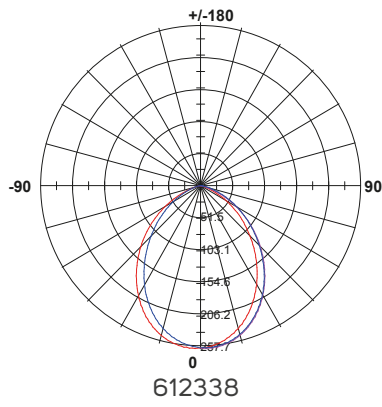

DIMENSIONS

Code No.	Model No.	Dimensions
612337	ILS5.6RCL930WW03	94x94x54mm
612338	ILS5.6RCL940NW03	94x94x54mm
612339	ILS5.6RCL950DL03	94x94x54mm
612340	ILS7.8RCL930WW02	106x106x56mm
612341	ILS7.8RCL940NW02	106x106x56mm
612342	ILS7.8RCL950DL02	106x106x56mm
612343	ILS16RCL930WW03	165x165x75mm
612344	ILS16RCL940NW03	165x165x75mm
612345	ILS16RCL950DL03	165x165x75mm
612346	ILS24RCL930WW03	216x216x90mm
612347	ILS24RCL940NW03	216x216x90mm
612348	ILS24RCL950DL03	216x216x90mm

612339 - 612338 - 612337

612342 - 612341 - 612340

612345 - 612344 - 612343

612348 - 612347 - 612346

PHOTOMETRIC DATA

APPLICATION PICTURE

This image is for display purpose only, the image may differ from the actual product, as the product is subject to modification provided without prior notice.