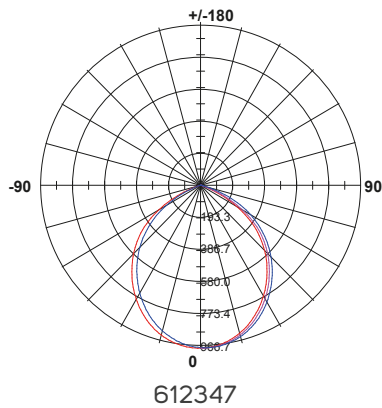

DIMENSIONS

Code No.	Model No.	Dimensions
612337	ILS5.6RCL930WW03	94x94x54mm
612338	ILS5.6RCL940NW03	94x94x54mm
612339	ILS5.6RCL950DL03	94x94x54mm
612340	ILS7.8RCL930WW02	106x106x56mm
612341	ILS7.8RCL940NW02	106x106x56mm
612342	ILS7.8RCL950DL02	106x106x56mm
612343	ILS16RCL930WW03	165x165x75mm
612344	ILS16RCL940NW03	165x165x75mm
612345	ILS16RCL950DL03	165x165x75mm
612346	ILS24RCL930WW03	216x216x90mm
612347	ILS24RCL940NW03	216x216x90mm
612348	ILS24RCL950DL03	216x216x90mm

612339 - 612338 - 612337

612342 - 612341 - 612340

612345 - 612344 - 612343

612348 - 612347 - 612346

PHOTOMETRIC DATA

APPLICATION PICTURE

This image is for display purpose only, the image may differ from the actual product, as the product is subject to modification provided without prior notice.