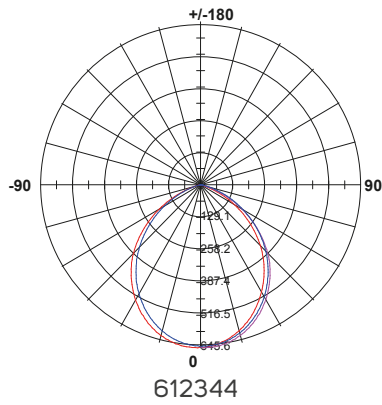

DIMENSIONS

Code No.	Model No.	Dimensions
612337	ILS5.6RCL930WW03	94x94x54mm
612338	ILS5.6RCL940NW03	94x94x54mm
612339	ILS5.6RCL950DL03	94x94x54mm
612340	ILS7.8RCL930WW02	106x106x56mm
612341	ILS7.8RCL940NW02	106x106x56mm
612342	ILS7.8RCL950DL02	106x106x56mm
612343	ILS16RCL930WW03	165x165x75mm
612344	ILS16RCL940NW03	165x165x75mm
612345	ILS16RCL950DL03	165x165x75mm
612346	ILS24RCL930WW03	216x216x90mm
612347	ILS24RCL940NW03	216x216x90mm
612348	ILS24RCL950DL03	216x216x90mm

612339 - 612338 - 612337

612342 - 612341 - 612340

612345 - 612344 - 612343

612348 - 612347 - 612346

PHOTOMETRIC DATA

APPLICATION PICTURE

This image is for display purpose only, the image may differ from the actual product, as the product is subject to modification provided without prior notice.