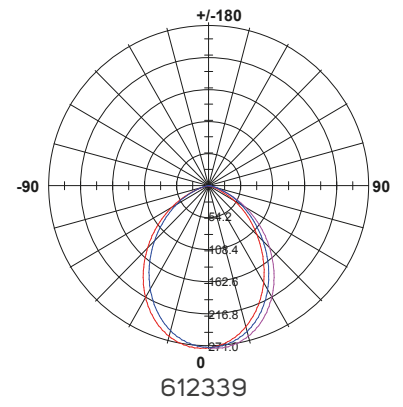

DIMENSIONS

Code No.	Model No.	Dimensions
612337	ILS5.6RCL930WW03	94x94x54mm
612338	ILS5.6RCL940NW03	94x94x54mm
612339	ILS5.6RCL950DL03	94x94x54mm
612340	ILS7.8RCL930WW02	106x106x56mm
612341	ILS7.8RCL940NW02	106x106x56mm
612342	ILS7.8RCL950DL02	106x106x56mm
612343	ILS16RCL930WW03	165x165x75mm
612344	ILS16RCL940NW03	165x165x75mm
612345	ILS16RCL950DL03	165x165x75mm
612346	ILS24RCL930WW03	216x216x90mm
612347	ILS24RCL940NW03	216x216x90mm
612348	ILS24RCL950DL03	216x216x90mm

612339 - 612338 - 612337

612342 - 612341 - 612340

612345 - 612344 - 612343

612348 - 612347 - 612346

PHOTOMETRIC DATA

APPLICATION PICTURE

This image is for display purpose only, the image may differ from the actual product, as the product is subject to modification provided without prior notice.