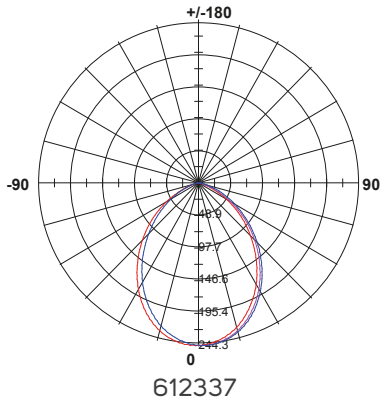

DIMENSIONS

Code No.	Model No.	Dimensions
612337	ILS5.6RCL930WW03	94x94x54mm
612338	ILS5.6RCL940NW03	94x94x54mm
612339	ILS5.6RCL950DL03	94x94x54mm
612340	ILS7.8RCL930WW02	106x106x56mm
612341	ILS7.8RCL940NW02	106x106x56mm
612342	ILS7.8RCL950DL02	106x106x56mm
612343	ILS16RCL930WW03	165x165x75mm
612344	ILS16RCL940NW03	165x165x75mm
612345	ILS16RCL950DL03	165x165x75mm
612346	ILS24RCL930WW03	216x216x90mm
612347	ILS24RCL940NW03	216x216x90mm
612348	ILS24RCL950DL03	216x216x90mm

612339 - 612338 - 612337

612342 - 612341 - 612340

612345 - 612344 - 612343

612348 - 612347 - 612346

PHOTOMETRIC DATA

APPLICATION PICTURE

This image is for display purpose only, the image may differ from the actual product, as the product is subject to modification provided without prior notice.