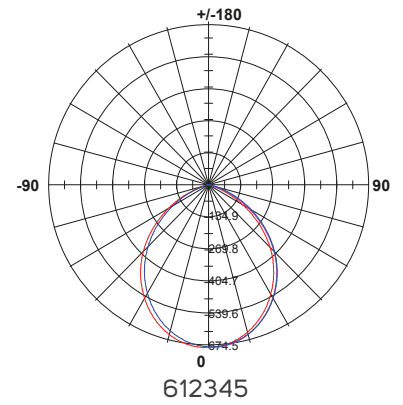

DIMENSIONS

Code No.	Model No.	Dimensions
612337	ILS5.6RCL930WW03	94x94x54mm
612338	ILS5.6RCL940NW03	94x94x54mm
612339	ILS5.6RCL950DL03	94x94x54mm
612340	ILS7.8RCL930WW02	106x106x56mm
612341	ILS7.8RCL940NW02	106x106x56mm
612342	ILS7.8RCL950DL02	106x106x56mm
612343	ILS16RCL930WW03	165x165x75mm
612344	ILS16RCL940NW03	165x165x75mm
612345	ILS16RCL950DL03	165x165x75mm
612346	ILS24RCL930WW03	216x216x90mm
612347	ILS24RCL940NW03	216x216x90mm
612348	ILS24RCL950DL03	216x216x90mm

612339 - 612338 - 612337

612342 - 612341 - 612340

612345 - 612344 - 612343

612348 - 612347 - 612346

PHOTOMETRIC DATA

APPLICATION PICTURE

This image is for display purpose only, the image may differ from the actual product, as the product is subject to modification provided without prior notice.