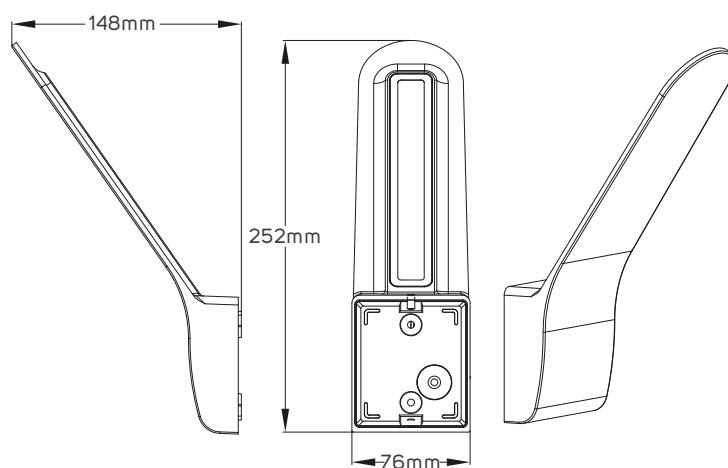

Make your boundaries stand out

LED WALL-MOUNTED LUMINAIRE SERIES

PRODUCT INFORMATION

- Surface mounted, exterior-rated and compact sized architectural LED edge lighting luminaire that is designed for façade and outdoor decorative lighting applications.
- Ideal for edges lighting on windows and doors inner frames, building façades, landmarks and monuments.
- ILLUS LED WALL MOUNTED Luminaire gives the customer the flexibility to choose between 3 models based on their specific need with lumen package from 240 lm to 650 lm.

SPECIFICATIONS

Code No.	Model No.	Power	Body Color	Lumen	Efficacy
521242	ILS6WLWW04	6W	Black	650	108
521263	ILS6WLWW20	6W	White	650	108
521262	ILS4WLWW01	4W	Dark gray	240	60

DIMENSIONS

Code No.	Model No.	Diameter	Height	Length	Width
521242	ILS6WLWW04		148	252	76
521263	ILS6WLWW20		148	252	76
521262	ILS4WLWW01	50		110	110

521262

521242, 521263

illus

illumination

APPLICATION PICTURE

This image is for display purpose only, the image may differ from the actual product, as the product is subject to modification provided without prior notice.