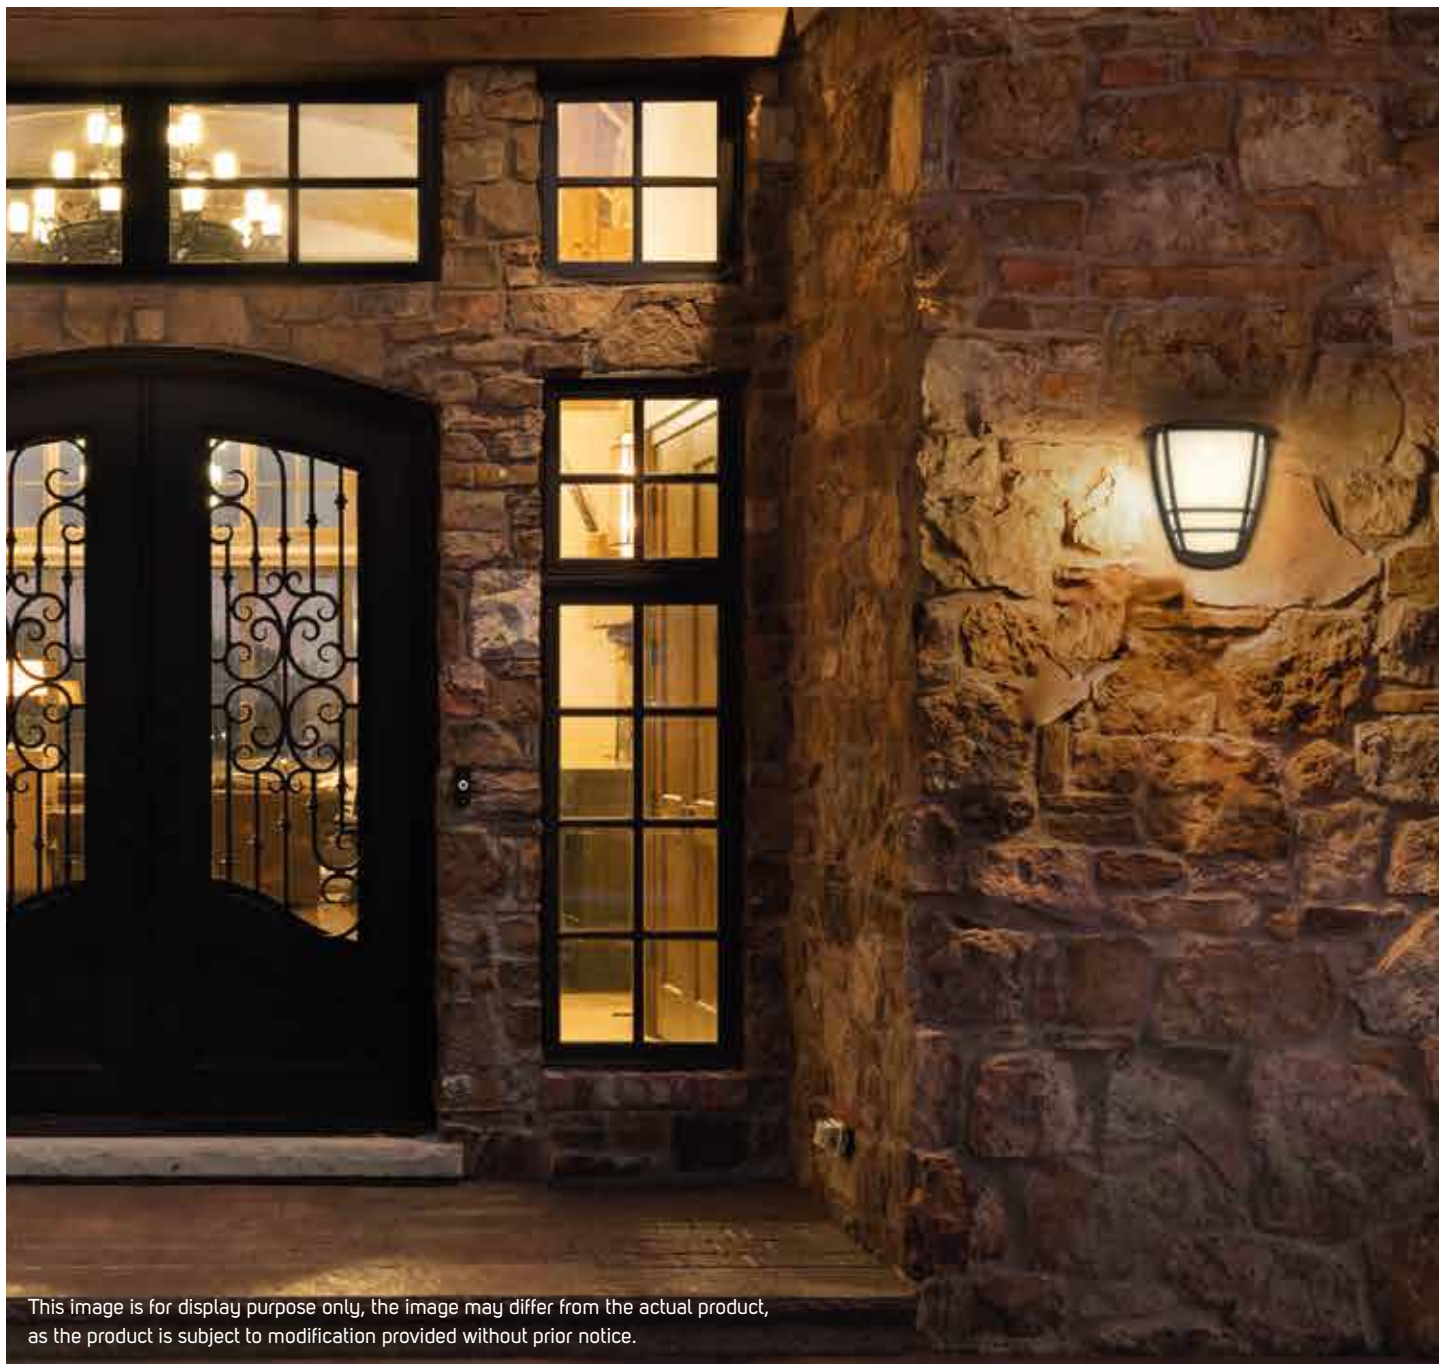

APPLICATION PICTURE

This image is for display purpose only, the image may differ from the actual product, as the product is subject to modification provided without prior notice.

WALL-MOUNTED LUMINAIRE SERIES

**BEYOND LIGHT..
TO THE LAST DETAILS!**

Carrer de la Vall de la Ballestera, 64, 46015 València, Valencia, España, Tel: +34619824456

www.illusillumination.com

illus illumination reserve the right to make dimensional, design and technical alternations without prior notice. illus illumination endeavor to ensure that any advice, recommendation or information it provides in product literature is accurate and correct. However due to the fact that illus do not have direct control on where and how the products are installed, illus illumination cannot accept any liability either direct or indirect arising from the use of illus products whether or not in accordance with any advice, specification, recommendation or information provided by illus illumination or its distributors.