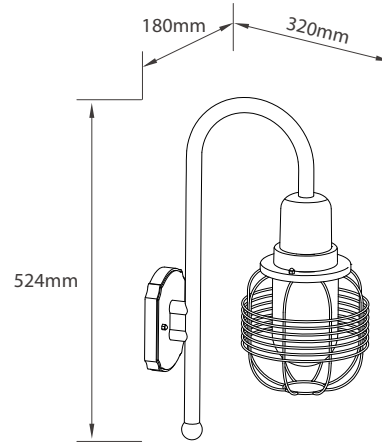

## SPECIFICATIONS

Code No.	Model No.	Body Color	Body Material	Lamp Holder Type	Max. Bulb Wattage
621027	ILSE27WL22	black	Aluminum	E27	Max.18w
621028	ILSE27WL23	black	Aluminum	E27	Max.18w
621029	ILSSMOWF09	black	Aluminum	E27	Max.60w
621030	ILSE27WL25	black	Aluminum	E27	Max.18w

## DIMENSIONS

621027

621028

621029

621030

This image is for display purpose only, the image may differ from the actual product, as the product is subject to modification provided without prior notice.

**SURFACE-MOUNTED  
LUMINAIRE (WALL)  
SERIES**