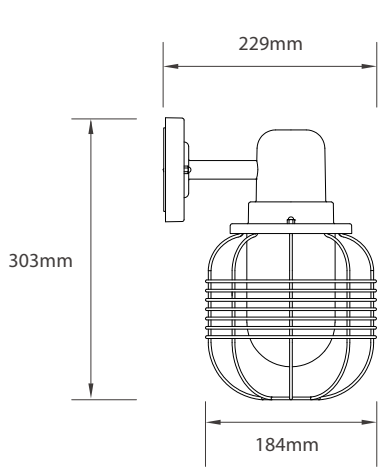

## SPECIFICATIONS

Code No.	Model No.	Body Color	Body Material	Lamp Holder Type	Max. Bulb Wattage
621027	ILSE27WL22	black	Aluminum	E27	Max.18w
621028	ILSE27WL23	black	Aluminum	E27	Max.18w
621029	ILSSMOWF09	black	Aluminum	E27	Max.60w
621030	ILSE27WL25	black	Aluminum	E27	Max.18w

## DIMENSIONS

621027

621028

621029

621030

This image is for display purpose only, the image may differ from the actual product, as the product is subject to modification provided without prior notice.

**SURFACE-MOUNTED  
LUMINAIRE (WALL)  
SERIES**