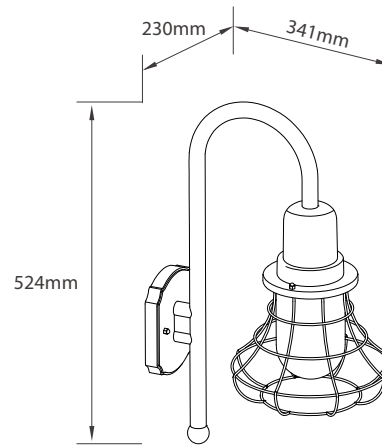

## TECHNICAL OPERATING & ELECTRICAL DATA

IP Ratings	IP44
Body Material	Aluminum
Voltage	AC220-240V
Frequency	50/60Hz
Directional or Non Directional	Non Directional
Fixed or Adjustable	Fixed
Life Span	20000h

## SPECIFICATIONS

Code No.	Model No.	Body Color	Body Material	Lamp Holder Type	Max. Bulb Wattage
621027	ILSE27WL22	black	Aluminum	E27	Max.18w
621028	ILSE27WL23	black	Aluminum	E27	Max.18w
621029	ILSSMOWF09	black	Aluminum	E27	Max.60w
621030	ILSE27WL25	black	Aluminum	E27	Max.18w

## DIMENSIONS

621027

621028

621029

621030

This image is for display purpose only, the image may differ from the actual product, as the product is subject to modification provided without prior notice.

**SURFACE-MOUNTED  
LUMINAIRE (WALL)  
SERIES**