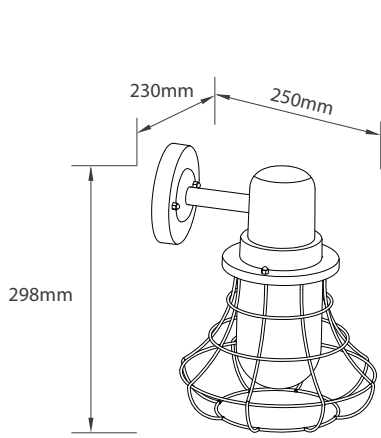

## DIMENSIONS

621027

621028

621029

621030

This image is for display purpose only, the image may differ from the actual product, as the product is subject to modification provided without prior notice.

**SURFACE-MOUNTED  
LUMINAIRE (WALL)  
SERIES**